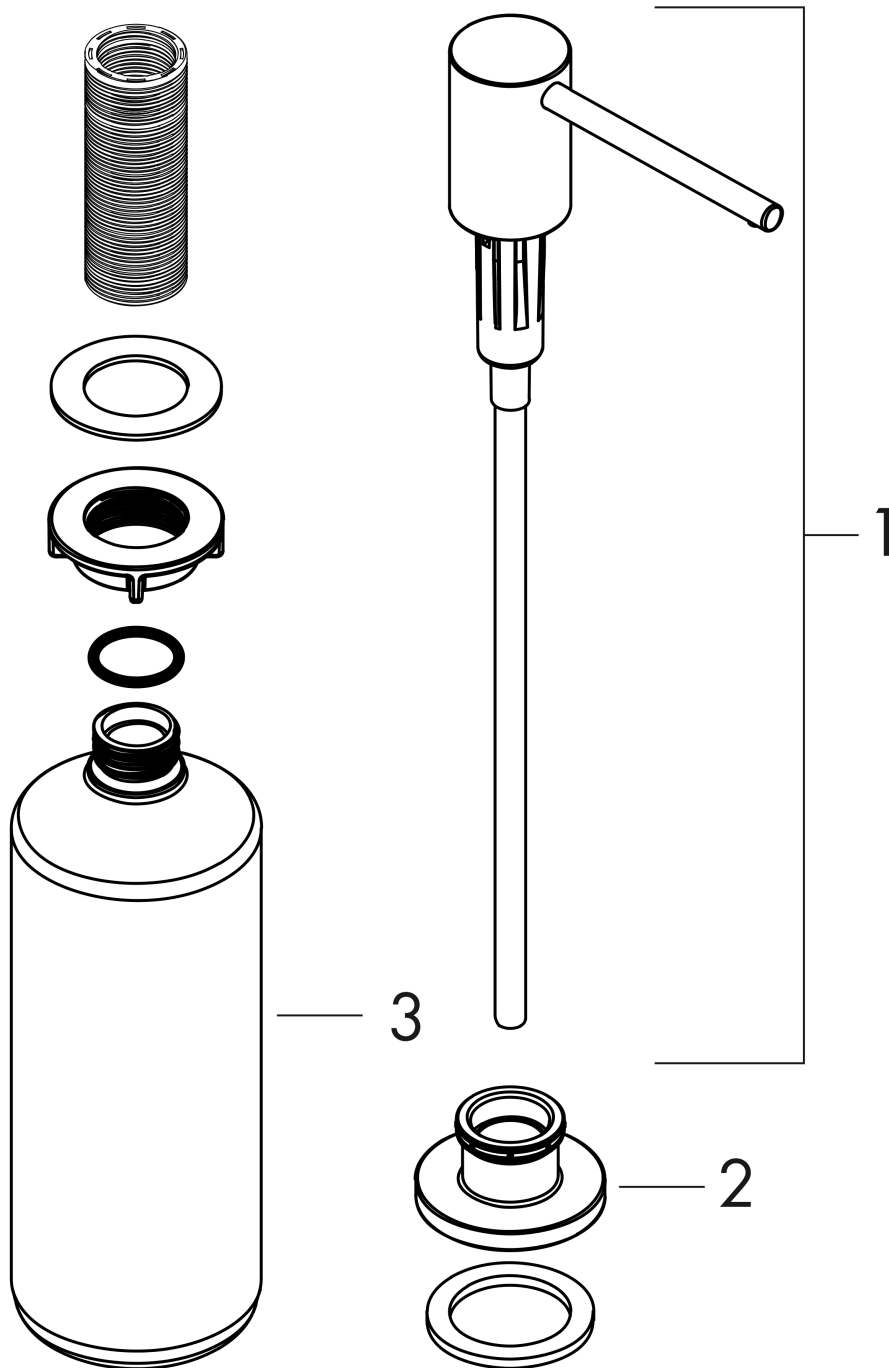

A41 Soap-/ lotion dispenserFinish: **Matt Black** Article Number: **40438670****Description****product features**

- suitable for matched design to selected kitchen mixers
- projection 91 mm
- material: durable metal construction
- non-corroding outlet pipe
- filling capacity 500 ml
- dosage 2 ml
- easy to fill up from the top
- for installation in worktops up to 55 mm
- easy and save installation without tools needed
- mounting hole with 28 - 35 mm diameter needed

Product image**Scale drawing**

A41 Soap-/ lotion dispenser

Finish: **Matt Black** Article Number: **40438670**

Exploded Drawing

Year of production: >10/20

A41 Soap-/ lotion dispenser

Finish: **Matt Black** Article Number: **40438670**

Spare part list

Year of production: >10/20

| Pos. | Description | Article Number | PC | PU |
|------|-----------------------------|----------------|----|----|
| 1 | pump | 93281670 | 60 | 1 |
| 2 | escutcheon | 93282670 | 58 | 1 |
| 3 | bottle for lotion dispenser | 93278000 | 6 | 1 |