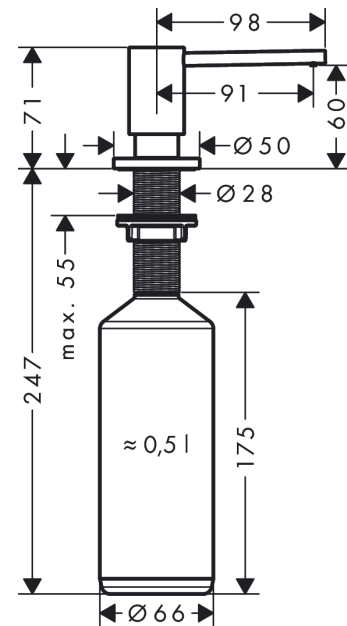

A41 Soap-/ lotion dispenserFinish: **Matt Black** Article Number: **40438670****Description****product features**

- suitable for matched design to selected kitchen mixers
- projection 91 mm
- material: durable metal construction
- non-corroding outlet pipe
- filling capacity 500 ml
- dosage 2 ml
- easy to fill up from the top
- for installation in worktops up to 55 mm
- easy and save installation without tools needed
- mounting hole with 28 - 35 mm diameter needed

Product image**Scale drawing**

A41 Soap-/ lotion dispenser

Finish: **Matt Black** Article Number: **40438670**

Exploded Drawing

Year of production: >10/20

A41 Soap-/ lotion dispenser

Finish: **Matt Black** Article Number: **40438670**

Spare part list

Year of production: >10/20

| Pos. | Description | Article Number | PC | PU |
|------|-----------------------------|----------------|----|----|
| 1 | pump | 93281670 | 60 | 1 |
| 2 | escutcheon | 93282670 | 58 | 1 |
| 3 | bottle for lotion dispenser | 93278000 | 6 | 1 |