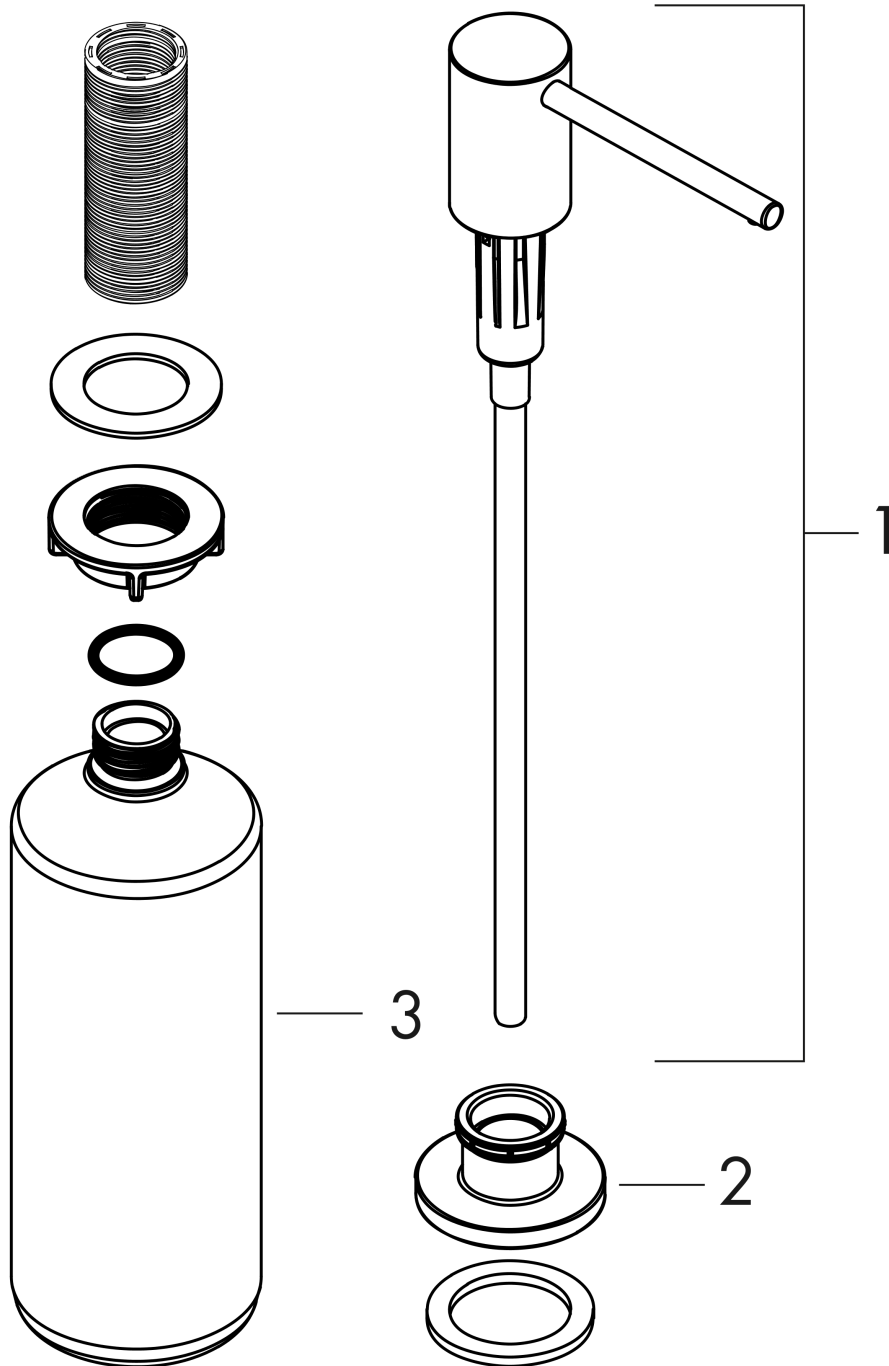

**A41 Soap-/ lotion dispenser**Finish: **Stainless Steel Finish** Article Number: **40438800****Description****product features**

- suitable for matched design to selected kitchen mixers
- projection 91 mm
- material: durable metal construction
- non-corroding outlet pipe
- filling capacity 500 ml
- dosage 2 ml
- easy to fill up from the top
- for installation in worktops up to 55 mm
- easy and save installation without tools needed
- mounting hole with 28 - 35 mm diameter needed

**Product image****Scale drawing**

**A41 Soap-/ lotion dispenser**  
 Finish: **Stainless Steel Finish**

Article Number: **40438800**

**Exploded Drawing**

Year of production: >10/18

**A41 Soap-/ lotion dispenser**

Finish: **Stainless Steel Finish** Article Number: **40438800**

**Spare part list**

Year of production: >10/18

<b>Pos.</b>	<b>Description</b>	<b>Article Number</b>	<b>PC</b>	<b>PU</b>
1	pump	93281800	60	1
2	escutcheon	93282800	58	1
3	bottle for lotion dispenser	93278000	6	1