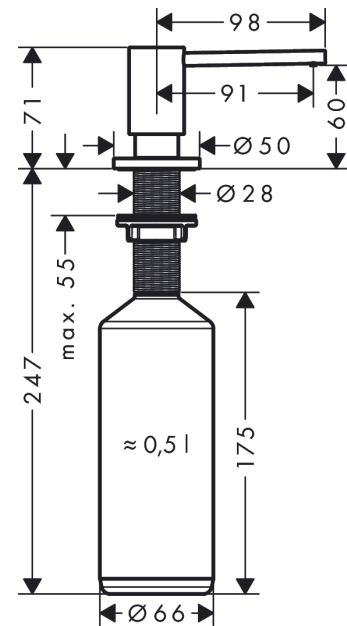

**A41 Soap-/ lotion dispenser**Finish: **Stainless Steel Finish** Article Number: **40438800****Description****product features**

- suitable for matched design to selected kitchen mixers
- projection 91 mm
- material: durable metal construction
- non-corroding outlet pipe
- filling capacity 500 ml
- dosage 2 ml
- easy to fill up from the top
- for installation in worktops up to 55 mm
- easy and save installation without tools needed
- mounting hole with 28 - 35 mm diameter needed

**Product image****Scale drawing**

**A41 Soap-/ lotion dispenser**  
 Finish: **Stainless Steel Finish**

Article Number: **40438800**

**Exploded Drawing**

Year of production: >10/18

**A41 Soap-/ lotion dispenser**

Finish: **Stainless Steel Finish** Article Number: **40438800**

**Spare part list**

Year of production: >10/18

<b>Pos.</b>	<b>Description</b>	<b>Article Number</b>	<b>PC</b>	<b>PU</b>
1	pump	93281800	60	1
2	escutcheon	93282800	58	1
3	bottle for lotion dispenser	93278000	6	1