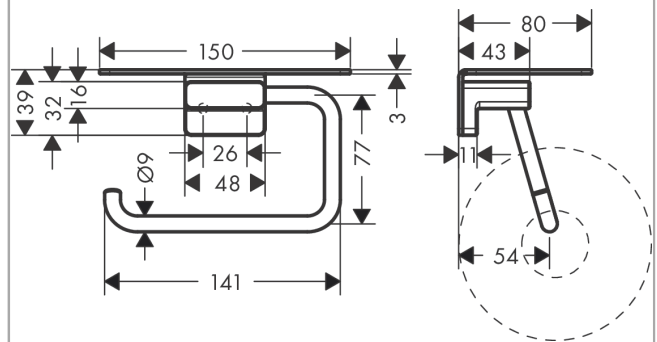

AddStoris

Toilet paper holder with shelf

Finish: **Brushed Black Chrome**

Article Number: **41772340**

Description

product features

- wall-mounted
- material: metal
- with mounting material
- concealed fastening
- drilling distance: 26 mm
- diameter drill hole: 6 mm
- Size of shelf: 150 x 80 mm

Design awards

reddot winner 2021

Product image

Scale drawing

AddStoris

Toilet paper holder with shelf

Finish: **Brushed Black Chrome**

Article Number: **41772340**

Exploded Drawing

Year of production: >02/22

AddStoris

Toilet paper holder with shelf

Finish: **Brushed Black Chrome** Article Number: **41772340**

Spare part list

Year of production: >02/22

Pos.	Description	Article Number	PC	PU
1	support element	94165000	3	1
2	mounting set	40915000	4	1