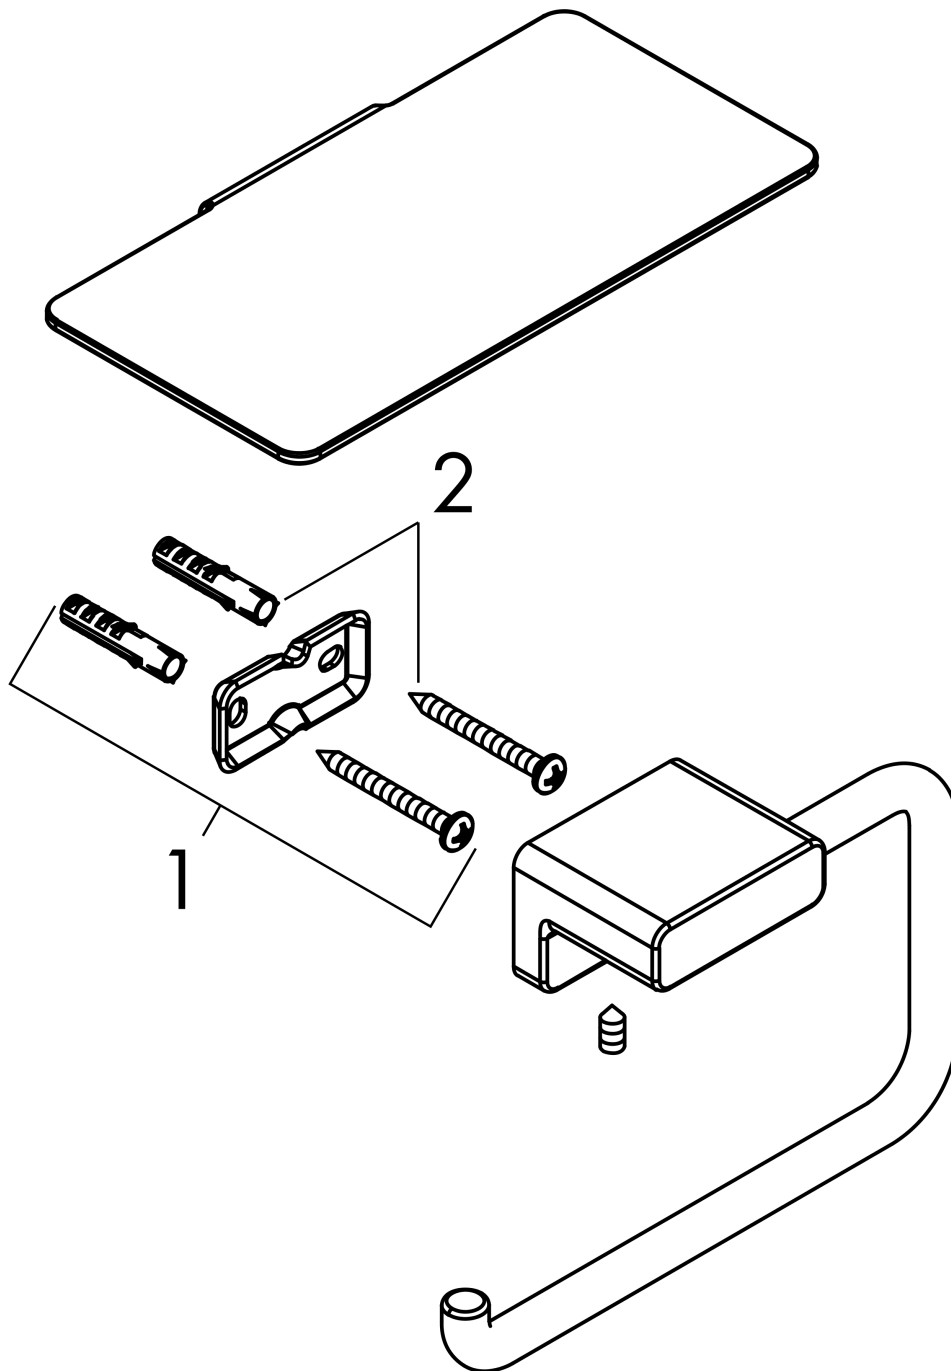

AddStoris

Toilet paper holder with shelf

Finish: **Brushed Black Chrome**

Article Number: **41772340**

Description

product features

- wall-mounted
- material: metal
- with mounting material
- concealed fastening
- drilling distance: 26 mm
- diameter drill hole: 6 mm
- Size of shelf: 150 x 80 mm

Design awards

reddot winner 2021

Product image

Scale drawing

AddStoris

Toilet paper holder with shelf

Finish: **Brushed Black Chrome**

Article Number: **41772340**

Exploded Drawing

Year of production: >02/22

AddStoris

Toilet paper holder with shelf

Finish: **Brushed Black Chrome** Article Number: **41772340**

Spare part list

Year of production: >02/22

Pos.	Description	Article Number	PC	PU
1	support element	94165000	3	1
2	mounting set	40915000	4	1