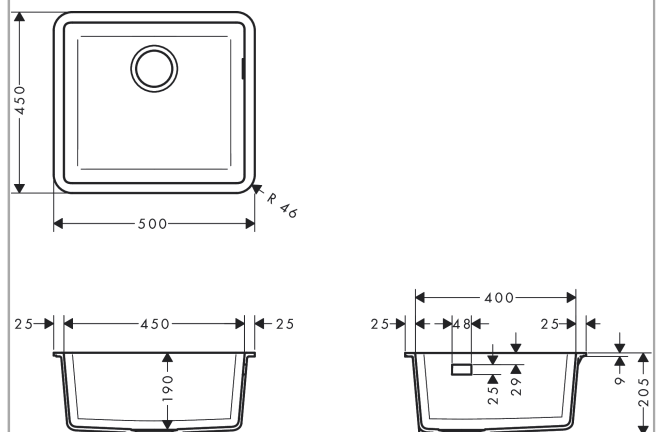

S51

S510-U450 Under-mount sink 450

Finish: **Graphiteblack** Article Number: **43431170**

Description

product features

- cut-out dimensions: 448 x 398 mm
- material: SilicaTec
- number of bowls: 1 main bowl
- without tap hole
- cabinet size: 60 cm
- installation type: undercounter
- position overflow: on the right side of the bowl
- sink depth: 190 mm
- waste set not included - please order one waste set from the required parts

Product image

Scale drawing

S51

S510-U450 Under-mount sink 450

Finish: Graphiteblack Article Number: 43431170

Exploded Drawing

Year of production: >05/18

S51

S510-U450 Under-mount sink 450

Finish: **Graphiteblack** Article Number: **43431170**

Spare part list

Year of production: >**05/18**

Pos.	Description	Article Number	PC	PU
1	mounting kit	40954000	0	1