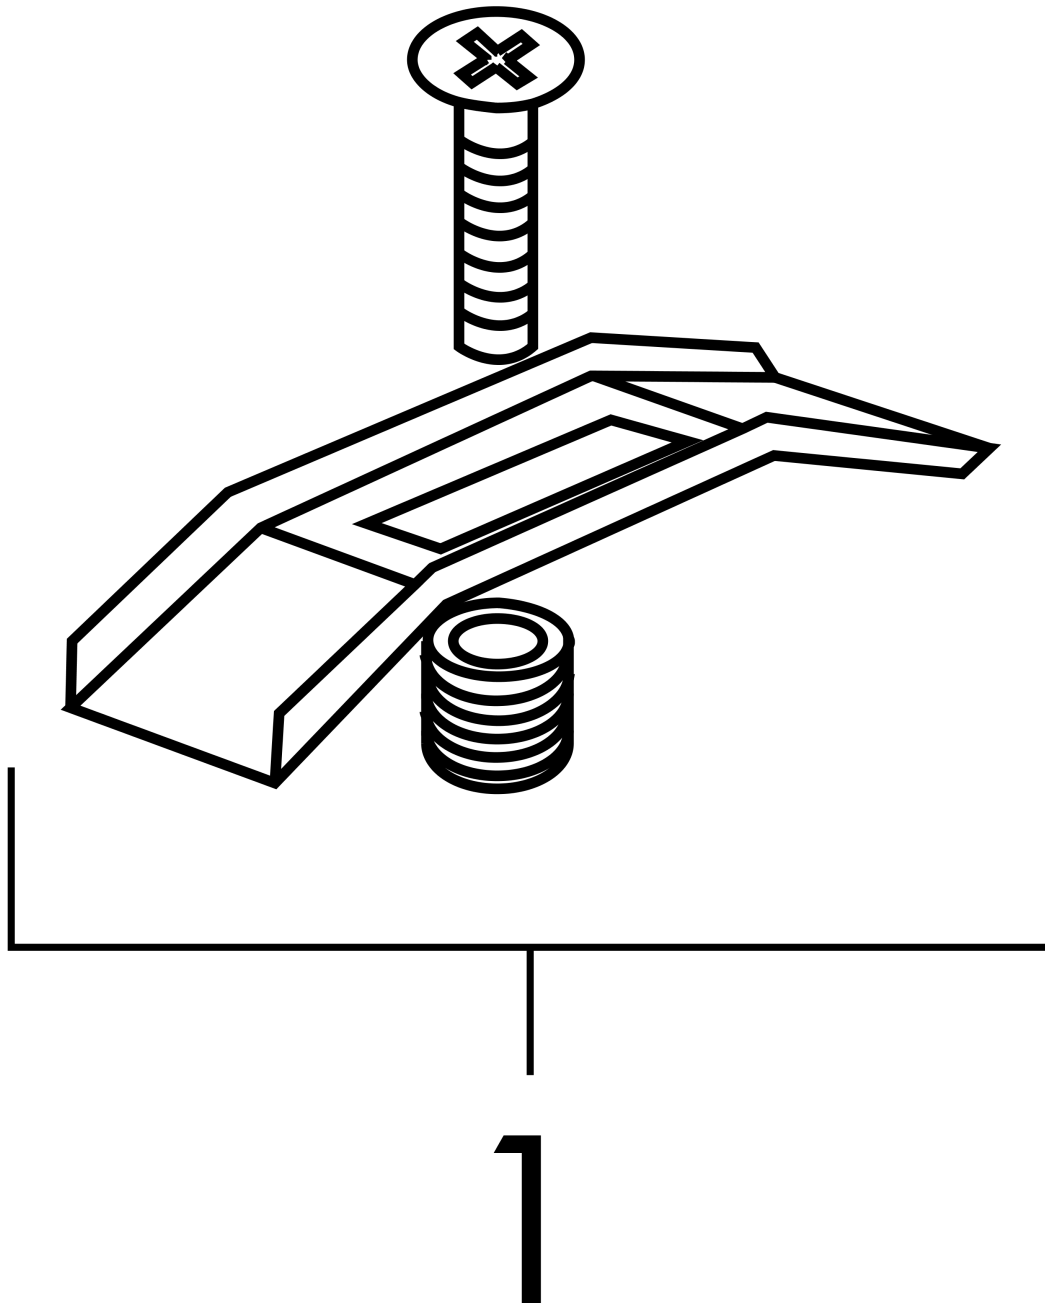

S51

S510-U450 Under-mount sink 450

Finish: **Graphiteblack** Article Number: **43431170**

Description

product features

- cut-out dimensions: 448 x 398 mm
- material: SilicaTec
- number of bowls: 1 main bowl
- without tap hole
- cabinet size: 60 cm
- installation type: undercounter
- position overflow: on the right side of the bowl
- sink depth: 190 mm
- waste set not included - please order one waste set from the required parts

Product image

Scale drawing

S51

S510-U450 Under-mount sink 450

Finish: Graphiteblack Article Number: 43431170

Exploded Drawing

Year of production: >05/18

S51