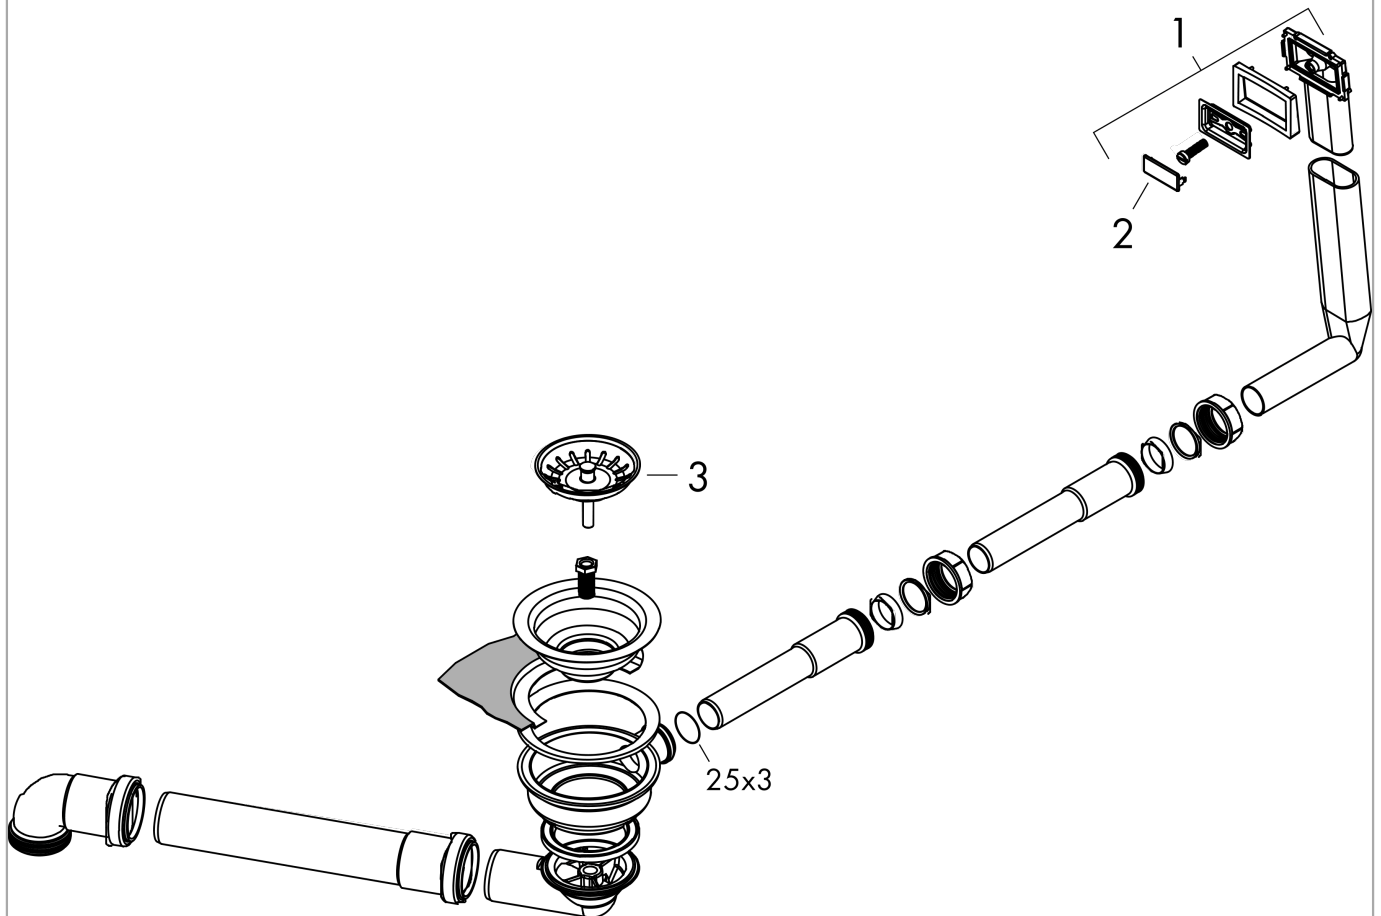

D14-10 Manual waste and overflow set for single bowlFinish: **Stainless Steel** Article Number: **43921800****Description****product features**

- consists of: waste and overflow set, screen basket, trap
- drain system: drain operation via pushing/pulling screen basket
- diameter 40 / 50
- 1 1/2" with space-saving drain pipe and odor trap
- screen basket: 3 1/2"

Product image

D14-10 Manual waste and overflow set for single bowl
 Finish: **Stainless Steel** Article Number: **43921800**

Exploded Drawing

Year of production: >09/19

D14-10 Manual waste and overflow set for single bowl
 Finish: **Stainless Steel** Article Number: **43921800**

Spare part list

Year of production: >09/19

Pos.	Description	Article Number	PC	PU
1	waste	94750800	7	1
2	plug	93471800	11	1