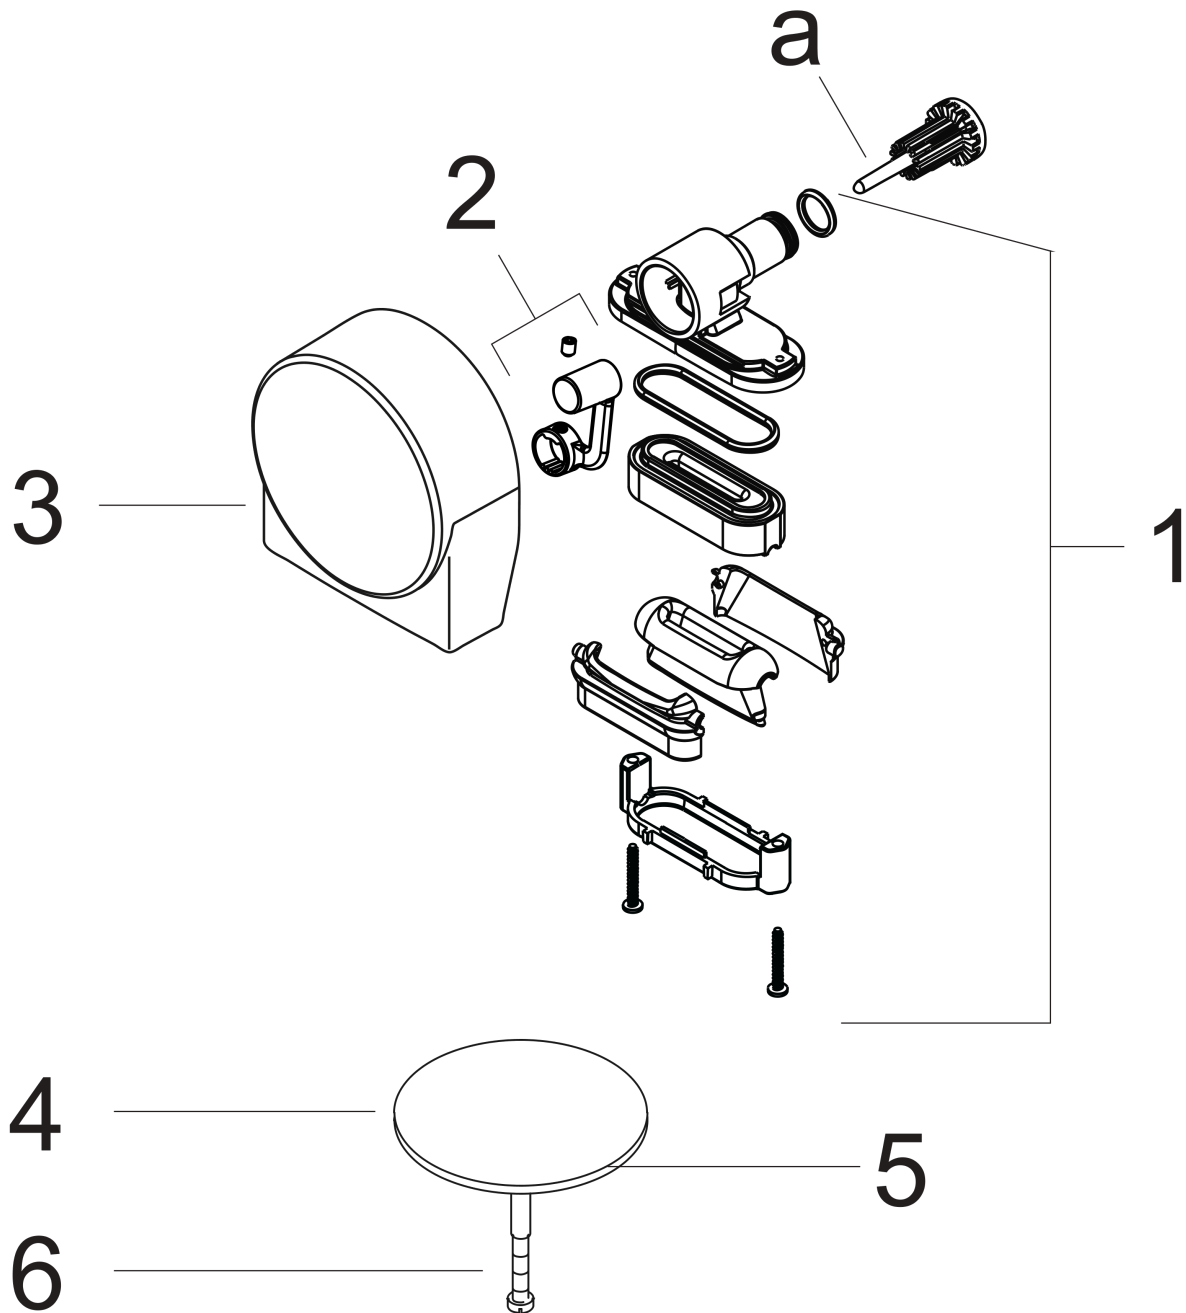

### Scale drawing

### Flowchart

**Exafill S**  
**Finish set bath filler, waste and overflow set**  
 Surfaces: **Matt White** Article Number: **58117700**

Exploded Drawing

Year of production: >11/19

**Exafill S****Finish set bath filler, waste and overflow set**Surfaces: **Matt White** Article Number: **58117700****Spare part list**

Year of production: &gt;11/19

<b>Pos.</b>	<b>Description</b>	<b>Article Number</b>	<b>Price</b>	<b>PU</b>
1	spout body	97576000	€ 57,12	1
2	support	95968700	€ 42,36	1
3	cover	97575700	€ 42,36	1
4	plug	96153700	€ 42,36	1
5	O-ring 36x3,5	98066000	€ 3,21	1
6	hexagon socket screw M5x25	97658000	€ 8,45	1
a	laminator	95742000	-	1