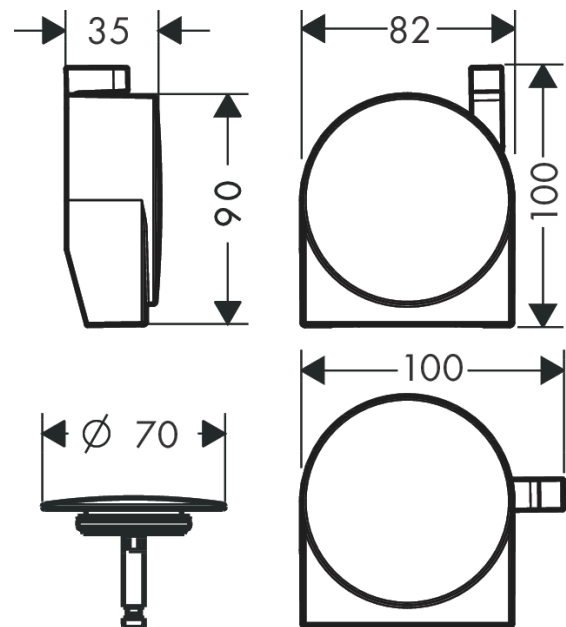

#### product features

- consists of: cover, security plug
- TÜV certified
- suitable for standard and special bath tubs
- wide flood jet
- jet former can be adjusted by 30°
- maximum flow rate at 3 bar: 19 l/min

### Scale drawing

Year of production: &gt;11/19

<b>Pos.</b>	<b>Description</b>	<b>Article Number</b>	<b>Price</b>	<b>PU</b>
1	spout body	97576000	€ 57,12	1
2	support	95968700	€ 42,36	1
3	cover	97575700	€ 42,36	1
4	plug	96153700	€ 42,36	1
5	O-ring 36x3,5	98066000	€ 3,21	1
6	hexagon socket screw M5x25	97658000	€ 8,45	1
a	laminator	95742000	-	1