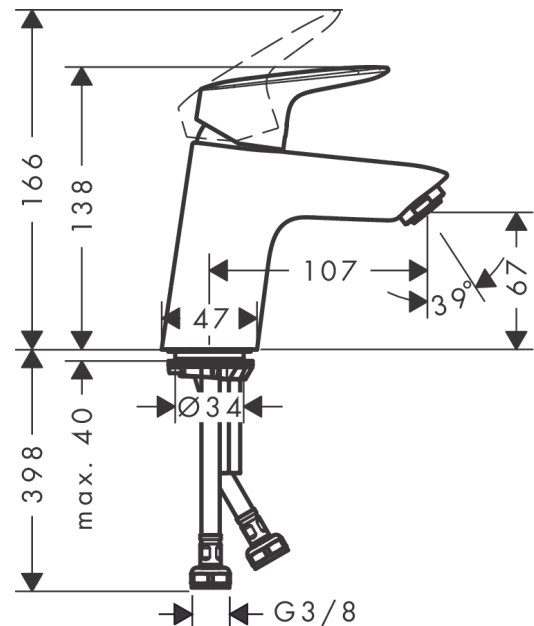

Logis

Single lever basin mixer 70 without waste set

Surfaces: **Chrome** Article Number: **71071000**

Description

product features

- ComfortZone 70
- projection 107 mm
- normal spray
- flow rate at 3 bar: 5 l/min
- ceramic cartridge
- temperature limitation adjustable
- suitable for continuous flow water heaters
- connection type: G 3/8 connections
- connection dimension: DN15

Technology

Product image

Scale drawing

Flowchart