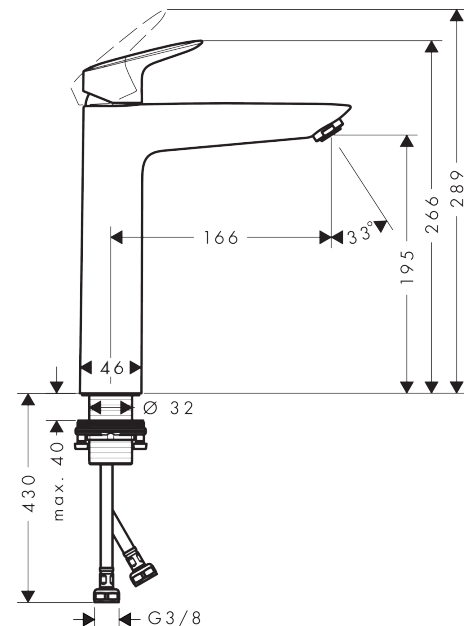

Logis

Single lever basin mixer 190 without waste set

Surfaces: **Chrome** Article Number: **71091000**

Description

product features

- ComfortZone 190
- projection 166 mm
- normal spray
- flow rate at 3 bar: 5 l/min
- ceramic cartridge
- temperature limitation adjustable
- suitable for continuous flow water heaters
- connection type: G 3/8 connections
- connection dimension: DN15

Technology

Product image

Scale drawing

Flowchart