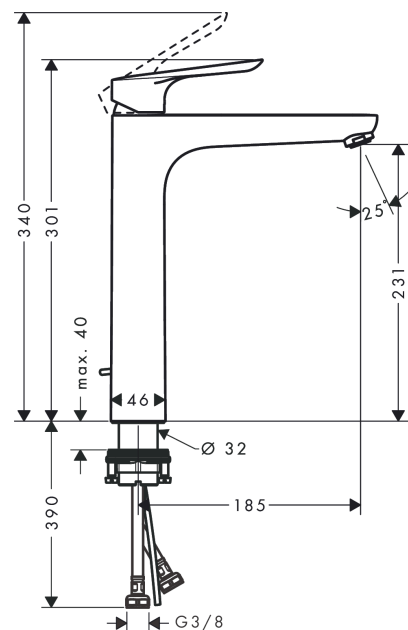

Logis E

Single lever basin mixer 230 with pop-up waste set

Surfaces: **Chrome** Article Number: **71162000**

Description

product features

- consists of: single lever basin mixer, waste set
- ComfortZone 230
- projection 185 mm
- normal spray
- flow rate at 3 bar: 5 l/min
- ceramic cartridge
- temperature limitation adjustable
- suitable for continuous flow water heaters
- pop-up waste set G 1¼
- material waste set: synthetic
- connection type: G ¾ connections
- connection dimension: DN15

Technology

Product image

Scale drawing

Flowchart