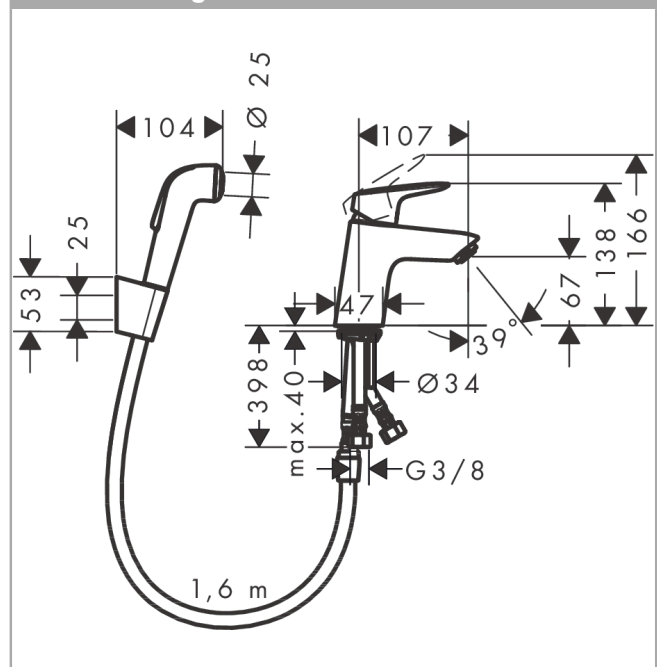

Logis

Single lever basin mixer with bidette hand shower and shower hose 160 cm

Surfaces: **Chrome** Article Number: **71290000**

Description

product features

- consists of: single lever basin mixer, bidette hand shower, shower holder, shower hose
- ComfortZone 70
- flow rate at 3 bar: 5 l/min
- ceramic cartridge
- temperature limitation adjustable
- suitable for continuous flow water heaters
- connection type: G 3/8 connections
- connection dimension: DN15

Technology

Product image

Scale drawing

Flowchart