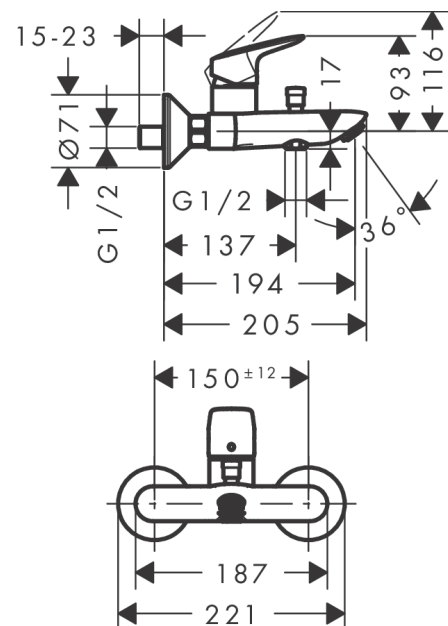

Logis

Single lever bath mixer for exposed installation

Surfaces: **Chrome** Article Number: **71400000**

Description

product features

- projection 194 mm
- connection type: s-shaped connections
- centre distance: 150 ± 12 mm
- spray type mixer: normal spray
- flow rate for bath spout at 3 bar: 20 l/min
- flow rate of hand shower at 3 bar: 17 l/min
- ceramic cartridge
- temperature limitation adjustable
- diverter with automatic resetting
- non-return valve
- with silencer
- suitable for continuous flow water heaters
- connection dimension: DN15

Technology

Product image

Scale drawing

Logis
Single lever bath mixer for exposed installation
 Surfaces: **Chrome** Article Number: **71400000**

Flowchart