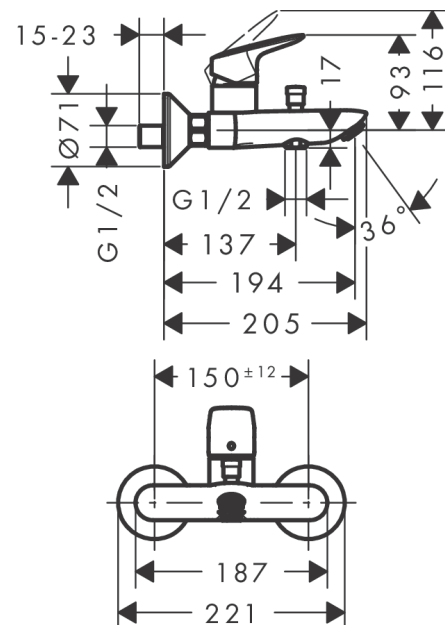

Logis

Single lever bath mixer for exposed installation

Finish: **Matt Black** Article Number: **71400670**

Description

product features

- 2 functions
- projection: 194 mm
- centre distance: 150 ± 12 mm
- spray type mixer: normal spray
- maximum flow rate at 3 bar: 20 l/min
- flow rate for bath spout at 3 bar: 20 l/min
- flow rate of hand shower at 3 bar: 17 l/min
- ceramic cartridge
- temperature limitation adjustable
- diverter with automatic resetting
- non-return valve
- with silencer
- suitable for continuous flow water heaters
- connection dimension: DN15
- connection type: s-shaped connections
- wall-mounted
- min. operating pressure: 1 bar
- max. operating pressure: 10 bar

Technology

Product image

Scale drawing

Logis
Single lever bath mixer for exposed installation
 Finish: **Matt Black** Article Number: **71400670**

Flowchart