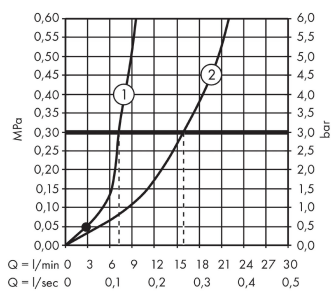

Logis

Single lever bath mixer with long spout

Surfaces: **Chrome** Article Number: **71402000**

Description

product features

- projection 300 mm
- connection type: s-shaped connections
- centre distance: 150 ± 12 mm
- spray type mixer: normal spray
- flow rate at 3 bar: 22 l/min
- ceramic cartridge
- temperature limitation adjustable
- diverter with automatic resetting
- suitable for continuous flow water heaters
- connection dimension: DN15

Technology

Product image

Scale drawing

Flowchart

- ① Shower outlet with IB-resistance
- ② Bath Spout