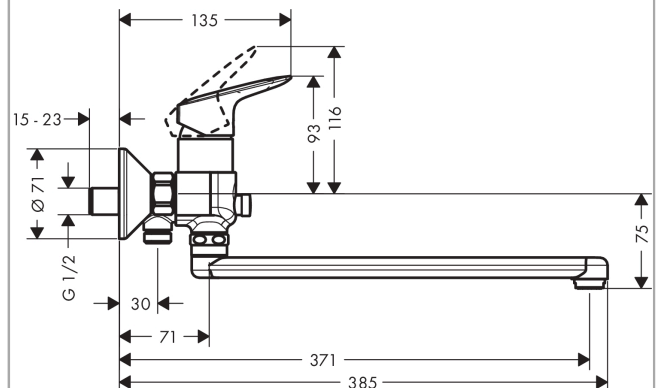

Logis

Single lever bath mixer with long spout

Surfaces: **Chrome** Article Number: **71402000**

Description

product features

- projection 300 mm
- connection type: s-shaped connections
- centre distance: 150 ± 12 mm
- spray type mixer: normal spray
- flow rate at 3 bar: 22 l/min
- ceramic cartridge
- temperature limitation adjustable
- diverter with automatic resetting
- suitable for continuous flow water heaters
- connection dimension: DN15

Technology

Product image

Scale drawing

Flowchart

- ① Shower outlet with IB-resistance
- ② Bath Spout