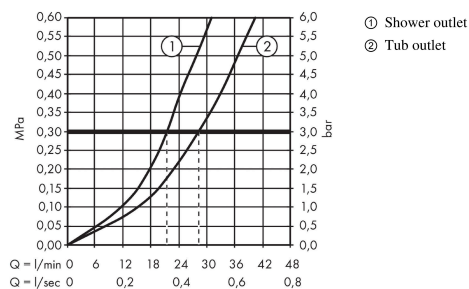

Vernis Blend

Single lever bath mixer for concealed installation for iBox universal

Finish: **Matt Black** Article Number: **71466670**

Description

product features

- 2 functions
- flow rate upper outlet: 21 l/min
- flow rate lower outlet: 29 l/min
- maximum flow rate at 3 bar: 29 l/min
- ceramic cartridge
- temperature limitation adjustable
- diverter with automatic resetting
- suitable for continuous flow water heaters
- connection type: basic set
- wall-mounted
- min. operating pressure: 1 bar
- max. operating pressure: 10 bar

Product image

Scale drawing

Flowchart