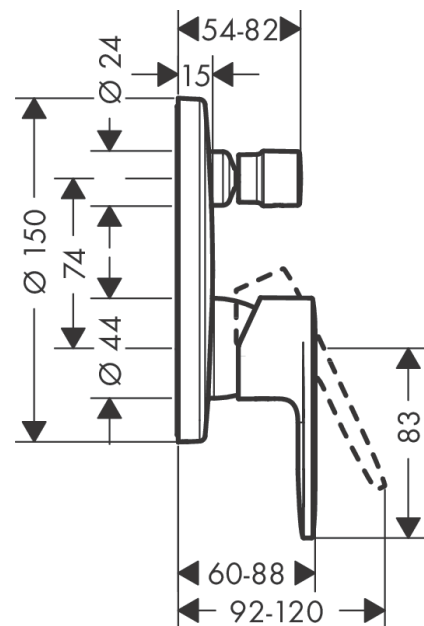

## Vernis Blend

Single lever bath mixer for concealed installation for iBox universal

Finish: **Matt Black** Article Number: **71466670**

### Description

#### product features

- 2 functions
- flow rate upper outlet: 21 l/min
- flow rate lower outlet: 29 l/min
- maximum flow rate at 3 bar: 29 l/min
- ceramic cartridge
- temperature limitation adjustable
- diverter with automatic resetting
- suitable for continuous flow water heaters
- connection type: basic set
- wall-mounted
- min. operating pressure: 1 bar
- max. operating pressure: 10 bar

### Scale drawing