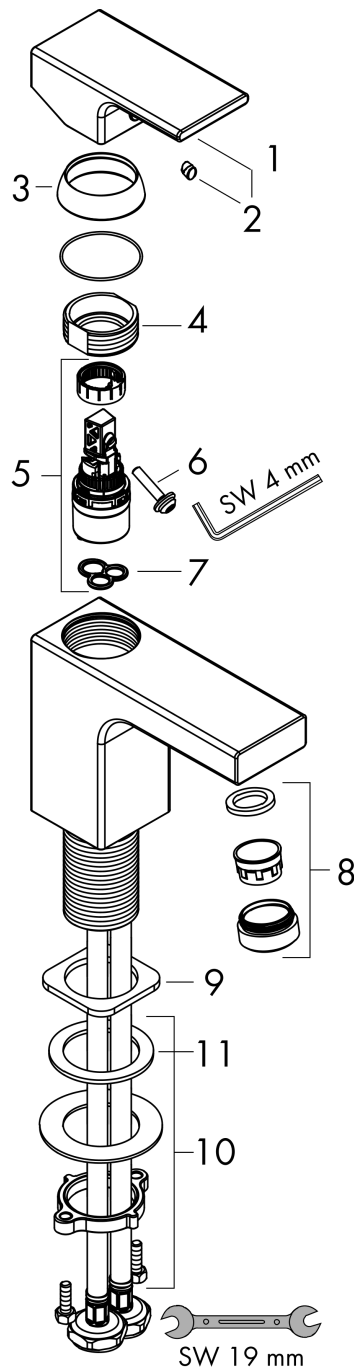

Vernis Shape

Single lever basin mixer 100 with isolated water conduction without waste set

Finish: **Chrome** Article Number: **71569000**

Exploded Drawing

Year of production: >04/21

Vernis Shape

Single lever basin mixer 100 with isolated water conduction without waste set

Finish: **Chrome** Article Number: **71569000**

Spare part list

Year of production: >04/21

Pos.	Description	Article Number	PC	PU
1	handle	93684000	8	1
2	screw cover	96338000	1	1
3	flange	93680000	3	1
4	nut	93686000	7	1
5	cartridge, assy	97685000	11	1
6	locking screw for handle	95140000	2	1
7	seal	98865000	8	1
8	aerator swivelling M24x1 (5 l/min)	93834000	6	1
9	seal	93687000	1	1
10	fixing set (Ø 32)	13961000	7	1
11	lever collar	97548000	1	1
a	fixation extension 35 mm	13898000	12	1