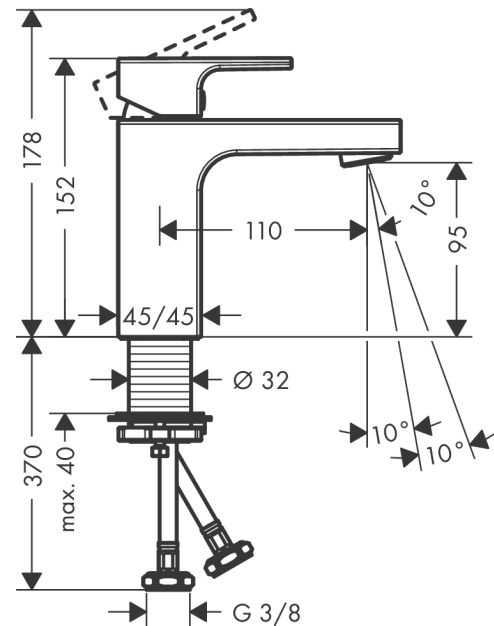

##### product features

- ComfortZone 100
- projection: 110 mm
- spout height: 95 mm
- handle variant: lever handle
- spray type: normal spray
- maximum flow rate at 3 bar: 5 l/min
- ceramic cartridge
- temperature limitation adjustable
- with isolated water conduction - without contact with nickel and lead
- suitable for continuous flow water heaters
- connection type: G 3/8 connections
- connection dimension: DN15
- EU taxonomy: max. 6 l/min - Substantial Contribution (SC) possible
- EPD\_20220300\_Basin\_faucets

#### Scale drawing

**Vernis Shape**

**Single lever basin mixer 100 with isolated water conduction without waste set**

Finish: **Chrome** Article Number: **71569000**

**Flowchart**

Vernis Shape

Single lever basin mixer 100 with isolated water conduction without waste set

Finish: **Chrome** Article Number: **71569000**

Exploded Drawing

Year of production: >04/21

**Vernis Shape**

**Single lever basin mixer 100 with isolated water conduction without waste set**

Finish: **Chrome** Article Number: **71569000**

**Spare part list**

Year of production: >04/21

Pos.	Description	Article Number	PC	PU
1	handle	93684000	8	1
2	screw cover	96338000	1	1
3	flange	93680000	3	1
4	nut	93686000	7	1
5	cartridge, assy	97685000	11	1
6	locking screw for handle	95140000	2	1
7	seal	98865000	8	1
8	aerator swivelling M24x1 (5 l/min)	93834000	6	1
9	seal	93687000	1	1
10	fixing set (Ø 32)	13961000	7	1
11	lever collar	97548000	1	1
a	fixation extension 35 mm	13898000	12	1