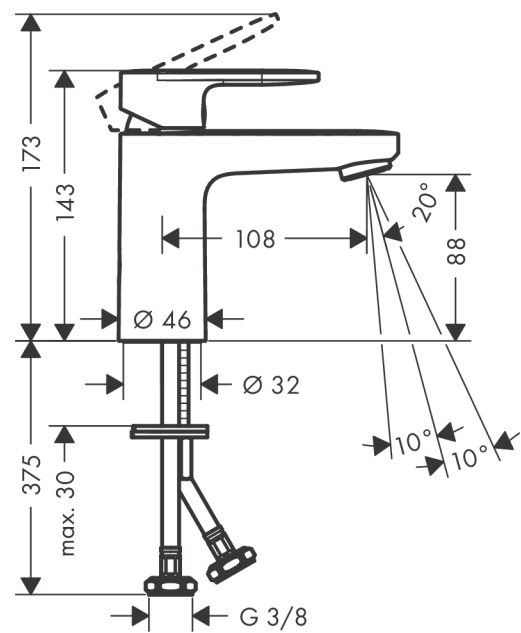

### Description

**product features**

- ComfortZone 100
- projection: 108 mm
- spout height: 88 mm
- handle variant: lever handle
- spray type: normal spray
- swiveling spray former
- maximum flow rate at 3 bar: 5 l/min
- ceramic cartridge
- temperature limitation adjustable
- suitable for continuous flow water heaters
- connection type: G 3/8 connections
- connection dimension: DN15
- EU taxonomy: max. 6 l/min - Substantial Contribution (SC) possible

### Scale drawing

**Vernis Blend**  
**Single lever basin mixer 100 without waste set**  
 Finish: **Matt Black** Article Number: **71580670**

**Flowchart**

**Vernis Blend**  
**Single lever basin mixer 100 without waste set**  
 Finish: **Matt Black** Article Number: **71580670**

**Exploded Drawing**

Year of production: >10/22

**Vernis Blend**

**Single lever basin mixer 100 without waste set**

Finish: **Matt Black** Article Number: **71580670**

**Spare part list**

Year of production: >10/22

Pos.	Description	Article Number	PC	PU
1	handle	93678670	58	1
2	screw cover	96338610	51	1
3	flange	93680670	53	1
4	nut	93681000	6	1
5	O-ring 24x1,5	98434000	1	1
6	cartridge, assy	97685000	11	1
7	locking screw for handle	95140000	2	1
8	seal	98865000	8	1
9	adapter for cartridge	98866000	8	1
10	O-ring 23x2	98398000	1	1
11	aerator swivelling M24x1 (5 l/min)	93834670	56	1
12	seal Ø 42	98722000	2	1
13	fixing set	96016000	8	1
14	connection hose 600 mm M8x0,75 G3/8	96556000	7	1
15	O-ring 7x1,5	98422000	1	1