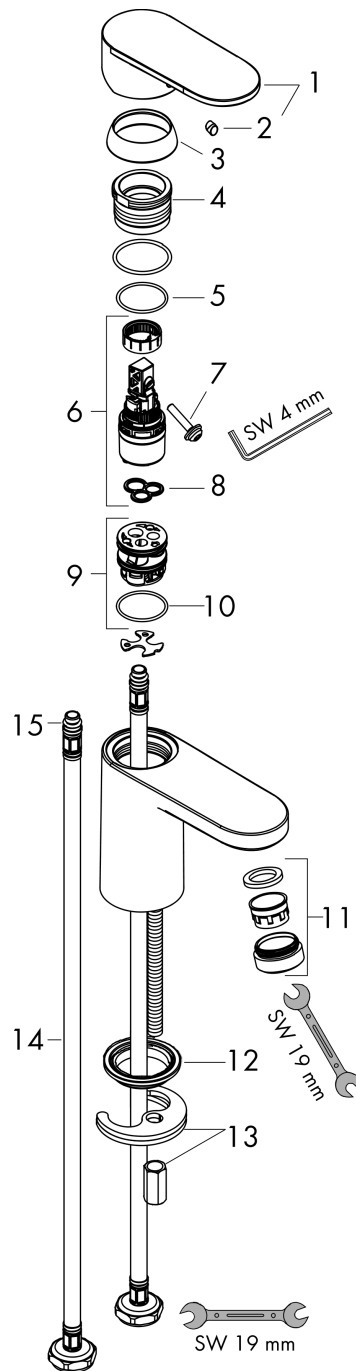

### Description

**product features**

- ComfortZone 100
- projection: 108 mm
- spout height: 88 mm
- handle variant: lever handle
- spray type: normal spray
- swiveling spray former
- maximum flow rate at 3 bar: 5 l/min
- ceramic cartridge
- temperature limitation adjustable
- suitable for continuous flow water heaters
- connection type: G 3/8 connections
- connection dimension: DN15
- EU taxonomy: max. 6 l/min - Substantial Contribution (SC) possible

### Scale drawing

**Vernis Blend**  
**Single lever basin mixer 100 without waste set**  
 Finish: **Matt Black** Article Number: **71580670**

**Flowchart**

**Vernis Blend**  
**Single lever basin mixer 100 without waste set**  
 Finish: **Matt Black** Article Number: **71580670**

**Exploded Drawing**

Year of production: >10/22

**Vernis Blend**

**Single lever basin mixer 100 without waste set**

Finish: **Matt Black** Article Number: **71580670**

**Spare part list**

Year of production: >10/22

Pos.	Description	Article Number	PC	PU
1	handle	93678670	58	1
2	screw cover	96338610	51	1
3	flange	93680670	53	1
4	nut	93681000	6	1
5	O-ring 24x1,5	98434000	1	1
6	cartridge, assy	97685000	11	1
7	locking screw for handle	95140000	2	1
8	seal	98865000	8	1
9	adapter for cartridge	98866000	8	1
10	O-ring 23x2	98398000	1	1
11	aerator swivelling M24x1 (5 l/min)	93834670	56	1
12	seal Ø 42	98722000	2	1
13	fixing set	96016000	8	1
14	connection hose 600 mm M8x0,75 G3/8	96556000	7	1
15	O-ring 7x1,5	98422000	1	1