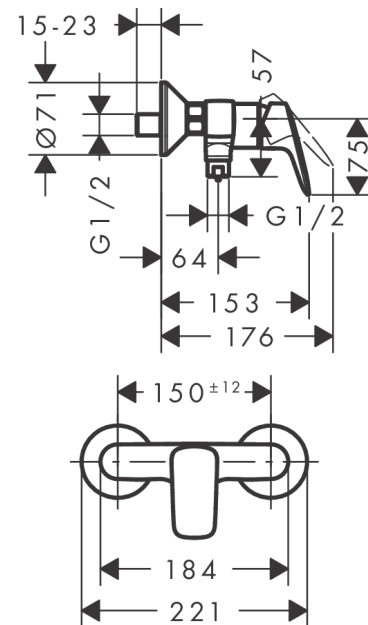

Logis

Single lever shower mixer for exposed installation

Finish: **Matt Black** Article Number: **71600670**

Description

product features

- 1 function
- centre distance: 150 ± 12 mm
- maximum flow rate at 3 bar: 28 l/min
- flow rate of hand shower at 3 bar: 17 l/min
- ceramic cartridge
- temperature limitation adjustable
- non-return valve
- with silencer
- hose connection DN15
- connection dimension: DN15
- min. operating pressure: 1 bar
- max. operating pressure: 10 bar
- connection type: s-shaped connections

Product image

Scale drawing

Logis
Single lever shower mixer for exposed installation
 Finish: **Matt Black** Article Number: **71600670**

Flowchart