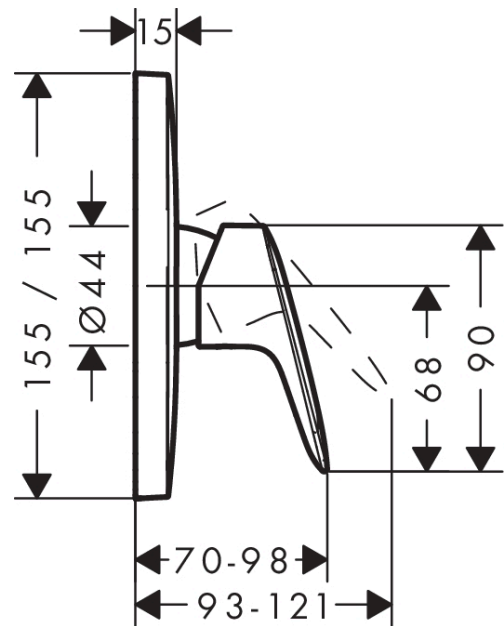

Logis

Single lever shower mixer for concealed installation

Surfaces: **Chrome** Article Number: **71605000**

Description

product features

- 1 function
- connection type: basic set
- flow rate at 3 bar: 29.3 l/min
- ceramic cartridge
- temperature limitation adjustable

Product image

Scale drawing

Flowchart