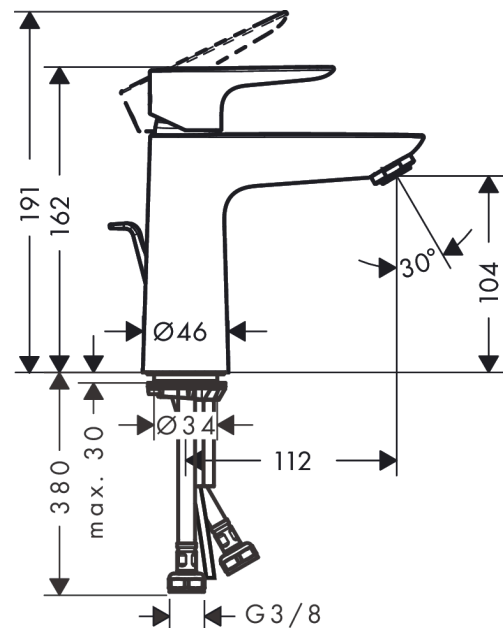

Talis E

Single lever basin mixer 110 with pop-up waste set

Surfaces: **Matt Black** Article Number: **71710670**

Description

product features

- consists of: single lever basin mixer, waste set
- ComfortZone 110
- projection: 112 mm
- spray type: normal spray
- maximum flow rate at 3 bar: 5 l/min
- ceramic cartridge
- temperature limitation adjustable
- suitable for continuous flow water heaters
- pop-up waste set G 1¼
- material waste set: metal
- connection type: G ¾ connections
- connection dimension: DN15

Technology

Design awards

Product image

Scale drawing

Flowchart

Talis E
Single lever basin mixer 110 with pop-up waste set
 Surfaces: **Matt Black** Article Number: **71710670**

Exploded Drawing

Year of production: >08/19

Talis E**Single lever basin mixer 110 with pop-up waste set**Surfaces: **Matt Black** Article Number: **71710670****Spare part list**

Year of production: >08/19

Pos.	Description	Article Number	Price	PU
1	handle	92687670	-	1
2	screw cover	95704000	-	1
3	flange	92625670	-	1
4	nut	92689000	-	1
5	O-ring 25x1,5	98146000	-	1
6	O-ring 27x1,5	92527000	-	1
7	cartridge, assy	97685000	-	1
8	seal	98865000	-	1
9	adapter for cartridge	92628000	-	1
10	adapter for cartridge	98866000	-	1
11	O-ring 23x2	98398000	-	1
12	aerator M24x1 (5 l/min)	13185670	-	1
13	screw M8 x 68	97736000	-	1
14	seal	97608000	-	1
15	fixing set	96016000	-	1
16	pull rod	96657670	-	1
17	connection hose 450 mm M8x0,75 G3/8	97206000	-	1
18	O-ring 7x1,5	98422000	-	1
a	pop up waste	94139670	-	1