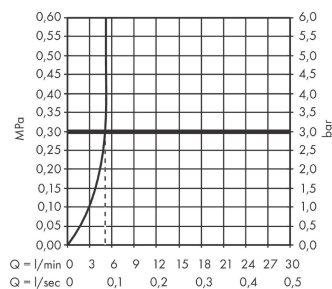

Talis E

Single lever basin mixer 110 with pop-up waste set

Surfaces: **Matt Black** Article Number: **71710670**

Description

product features

- consists of: single lever basin mixer, waste set
- ComfortZone 110
- projection: 112 mm
- spray type: normal spray
- maximum flow rate at 3 bar: 5 l/min
- ceramic cartridge
- temperature limitation adjustable
- suitable for continuous flow water heaters
- pop-up waste set G 1¼
- material waste set: metal
- connection type: G ¾ connections
- connection dimension: DN15

Technology

Design awards

Product image

Scale drawing

Flowchart

Talis E
Single lever basin mixer 110 with pop-up waste set
 Surfaces: **Matt Black** Article Number: **71710670**

Exploded Drawing

Year of production: >08/19