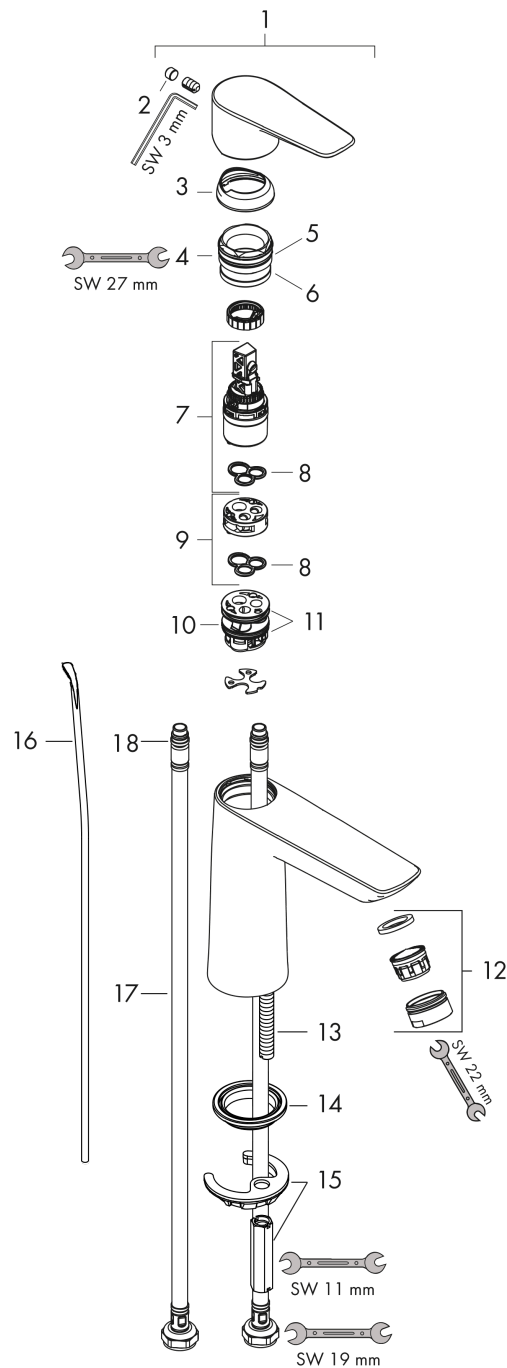

Talis E

Single lever basin mixer 110 with pop-up waste set

Surfaces: **Matt Black** Article Number: **71710670**

Description

product features

- consists of: single lever basin mixer, waste set
- ComfortZone 110
- projection: 112 mm
- spray type: normal spray
- maximum flow rate at 3 bar: 5 l/min
- ceramic cartridge
- temperature limitation adjustable
- suitable for continuous flow water heaters
- pop-up waste set G 1¼
- material waste set: metal
- connection type: G ¾ connections
- connection dimension: DN15

Technology

Design awards

Product image

Scale drawing

Flowchart

Talis E
Single lever basin mixer 110 with pop-up waste set
 Surfaces: **Matt Black** Article Number: **71710670**

Exploded Drawing

Year of production: >08/19

Talis E**Single lever basin mixer 110 with pop-up waste set**Surfaces: **Matt Black** Article Number: **71710670****Spare part list**

Year of production: >08/19

Pos.	Description	Article Number	Price	PU
1	handle	92687670	-	1
2	screw cover	95704000	-	1
3	flange	92625670	-	1
4	nut	92689000	-	1
5	O-ring 25x1,5	98146000	-	1
6	O-ring 27x1,5	92527000	-	1
7	cartridge, assy	97685000	-	1
8	seal	98865000	-	1
9	adapter for cartridge	92628000	-	1
10	adapter for cartridge	98866000	-	1
11	O-ring 23x2	98398000	-	1
12	aerator M24x1 (5 l/min)	13185670	-	1
13	screw M8 x 68	97736000	-	1
14	seal	97608000	-	1
15	fixing set	96016000	-	1
16	pull rod	96657670	-	1
17	connection hose 450 mm M8x0,75 G3/8	97206000	-	1
18	O-ring 7x1,5	98422000	-	1
a	pop up waste	94139670	-	1