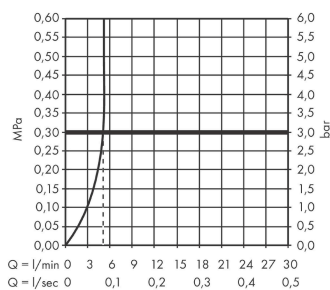

Talis E

Single lever basin mixer 110 without waste set

Finish: **Matt Black** Article Number: **71712670**

Description

product features

- ComfortZone 110
- projection: 112 mm
- spout height: 104 mm
- handle variant: lever handle
- spray type: normal spray
- maximum flow rate at 3 bar: 5 l/min
- ceramic cartridge
- temperature limitation adjustable
- suitable for continuous flow water heaters
- connection type: G 3/8 connections
- connection dimension: DN15
- EU taxonomy: max. 6 l/min - Substantial Contribution (SC) possible

Technology

Design awards

Product image

Scale drawing

Flowchart

Talis E
Single lever basin mixer 110 without waste set
 Finish: **Matt Black** Article Number: **71712670**

Exploded Drawing

Year of production: >06/20

Talis E
Single lever basin mixer 110 without waste set
 Finish: **Matt Black** Article Number: **71712670**

Spare part list

Year of production: >06/20

Pos.	Description	Article Number	PC	PU
1	handle	92687670	60	1
2	hollow set screw M6x10 DIN 916	96029000	1	1
3	screw cover	95704000	1	1
4	flange	92625670	58	1
5	nut	92689000	7	1
6	O-ring 25x1,5	98146000	1	1
7	O-ring 27x1,5	92527000	4	1
8	cartridge, assy	97685000	11	1
9	seal	98865000	8	1
10	adapter for cartridge	92628000	6	1
11	adapter for cartridge	98866000	8	1
12	O-ring 23x2	98398000	1	1
13	aerator M24x1 (5 l/min)	13185670	56	1
14	screw M8 x 68	97736000	2	1
15	seal	97608000	2	1
16	fixing set	96016000	8	1
17	connection hose 450 mm M8x0,75 G3/8	97206000	8	1
18	O-ring 6,6x1,6	93019000	1	1