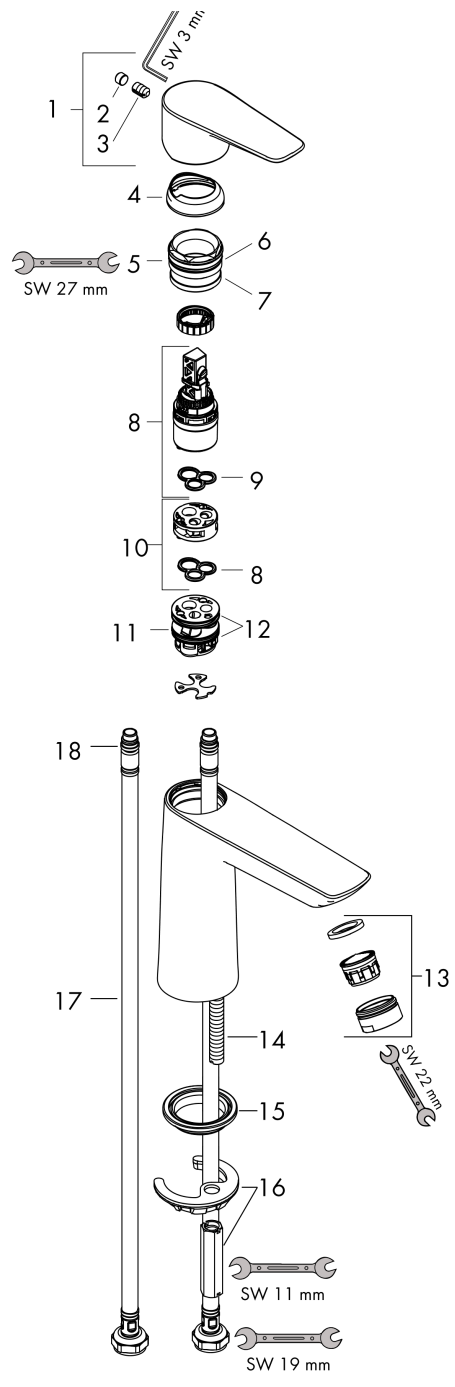

Talis E

Single lever basin mixer 110 without waste set

Finish: **Matt Black** Article Number: **71712670**

Description

product features

- ComfortZone 110
- projection: 112 mm
- spout height: 104 mm
- handle variant: lever handle
- spray type: normal spray
- maximum flow rate at 3 bar: 5 l/min
- ceramic cartridge
- temperature limitation adjustable
- suitable for continuous flow water heaters
- connection type: G 3/8 connections
- connection dimension: DN15
- EU taxonomy: max. 6 l/min - Substantial Contribution (SC) possible

Technology

Design awards

Product image

Scale drawing

Flowchart

Talis E
Single lever basin mixer 110 without waste set
 Finish: **Matt Black** Article Number: **71712670**

Exploded Drawing

Year of production: >06/20

Talis E
Single lever basin mixer 110 without waste set
 Finish: **Matt Black** Article Number: **71712670**

Spare part list

Year of production: >06/20

Pos.	Description	Article Number	PC	PU
1	handle	92687670	60	1
2	hollow set screw M6x10 DIN 916	96029000	1	1
3	screw cover	95704000	1	1
4	flange	92625670	58	1
5	nut	92689000	7	1
6	O-ring 25x1,5	98146000	1	1
7	O-ring 27x1,5	92527000	4	1
8	cartridge, assy	97685000	11	1
9	seal	98865000	8	1
10	adapter for cartridge	92628000	6	1
11	adapter for cartridge	98866000	8	1
12	O-ring 23x2	98398000	1	1
13	aerator M24x1 (5 l/min)	13185670	56	1
14	screw M8 x 68	97736000	2	1
15	seal	97608000	2	1
16	fixing set	96016000	8	1
17	connection hose 450 mm M8x0,75 G3/8	97206000	8	1
18	O-ring 6,6x1,6	93019000	1	1