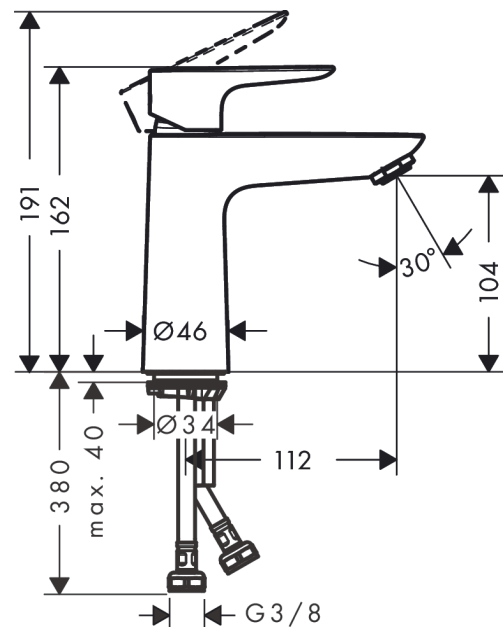

Talis E

Single lever basin mixer 110 without waste set

Finish: **Matt Black** Article Number: **71712670**

Description

product features

- ComfortZone 110
- projection: 112 mm
- spout height: 104 mm
- handle variant: lever handle
- spray type: normal spray
- maximum flow rate at 3 bar: 5 l/min
- ceramic cartridge
- temperature limitation adjustable
- suitable for continuous flow water heaters
- connection type: G 3/8 connections
- connection dimension: DN15
- EU taxonomy: max. 6 l/min - Substantial Contribution (SC) possible

Technology

Design awards

Product image

Scale drawing

Flowchart

Talis E
Single lever basin mixer 110 without waste set
 Finish: **Matt Black** Article Number: **71712670**

Exploded Drawing

Year of production: >06/20

Talis E
Single lever basin mixer 110 without waste set
 Finish: **Matt Black** Article Number: **71712670**

Spare part list

Year of production: >06/20

Pos.	Description	Article Number	PC	PU
1	handle	92687670	60	1
2	hollow set screw M6x10 DIN 916	96029000	1	1
3	screw cover	95704000	1	1
4	flange	92625670	58	1
5	nut	92689000	7	1
6	O-ring 25x1,5	98146000	1	1
7	O-ring 27x1,5	92527000	4	1
8	cartridge, assy	97685000	11	1
9	seal	98865000	8	1
10	adapter for cartridge	92628000	6	1
11	adapter for cartridge	98866000	8	1
12	O-ring 23x2	98398000	1	1
13	aerator M24x1 (5 l/min)	13185670	56	1
14	screw M8 x 68	97736000	2	1
15	seal	97608000	2	1
16	fixing set	96016000	8	1
17	connection hose 450 mm M8x0,75 G3/8	97206000	8	1
18	O-ring 6,6x1,6	93019000	1	1