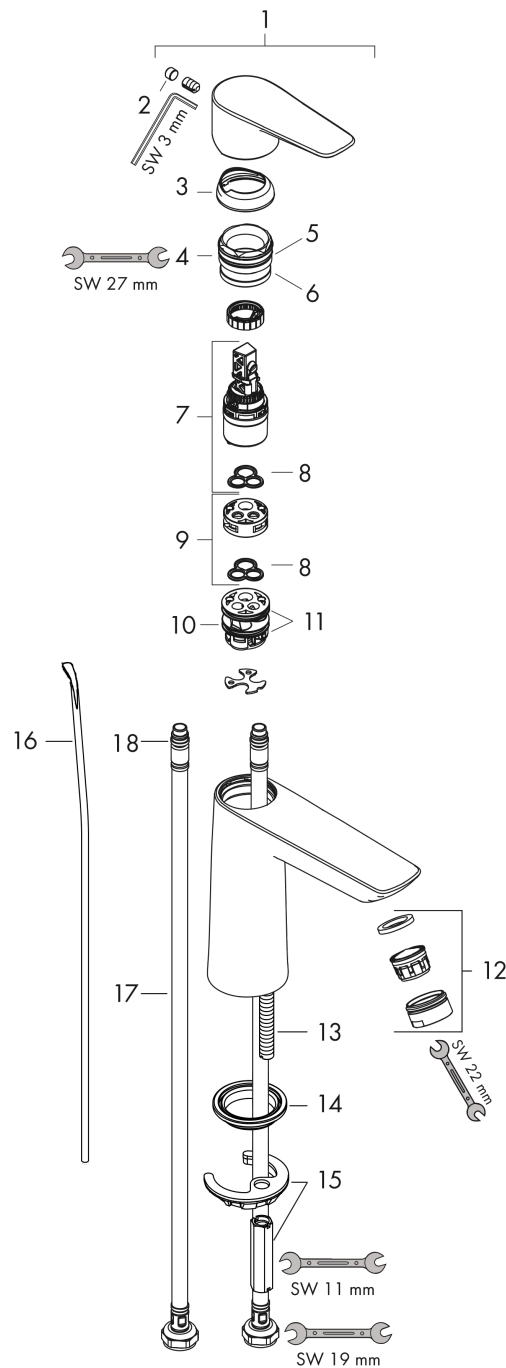

Talis E

Single lever basin mixer 110 CoolStart with pop-up waste set

Finish: **Chrome** Article Number: **71713000**

Description

product features

- consists of: single lever basin mixer, waste set
- ComfortZone 110
- projection: 112 mm
- spout height: 104 mm
- handle variant: lever handle
- spray type: normal spray
- maximum flow rate at 3 bar: 5 l/min
- ceramic cartridge
- temperature limitation adjustable
- suitable for continuous flow water heaters
- pop-up waste set G 1¼
- material waste set: metal
- connection type: G ¾ connections
- connection dimension: DN15
- cold water in basic handle position
- EU taxonomy: max. 6 l/min - Substantial Contribution (SC) possible
- EPD_20220300_Basin_faucets

Technology

Design awards

Certificates / Sustainability

Product image

Scale drawing

Talis E
Single lever basin mixer 110 CoolStart with pop-up waste set
 Finish: **Chrome** Article Number: **71713000**

Flowchart

Talis E
Single lever basin mixer 110 CoolStart with pop-up waste set
 Finish: **Chrome** Article Number: **71713000**

Exploded Drawing

Year of production: >05/17

Talis E

Single lever basin mixer 110 CoolStart with pop-up waste set

Finish: **Chrome** Article Number: **71713000**

Spare part list

Year of production: >05/17

Pos.	Description	Article Number	PC	PU
1	handle	92688000	10	1
2	screw cover	95704000	1	1
3	flange	92625000	8	1
4	nut	92689000	7	1
5	O-ring 25x1,5	98146000	1	1
6	O-ring 27x1,5	92527000	4	1
7	cartridge, assy	97685000	11	1
8	seal	98865000	8	1
9	adapter for cartridge	92628000	6	1
10	adapter for cartridge	95975000	3	1
11	O-ring 23x2	98398000	1	1
12	aerator M24x1 (5 l/min)	13185000	98	1
13	screw M8 x 68	97736000	2	1
14	seal	97608000	2	1
15	fixing set	96016000	8	1
16	pull rod	96657000	4	1
17	connection hose 450 mm M8x0,75 G3/8	97206000	8	1
18	O-ring 6,6x1,6	93019000	1	1
a	pop up waste	94139000	98	1