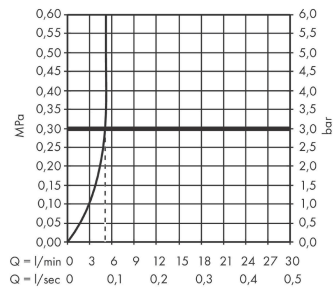

Talis E

Single lever basin mixer 110 CoolStart with pop-up waste set

Finish: **Chrome** Article Number: **71713000**

Description

product features

- consists of: single lever basin mixer, waste set
- ComfortZone 110
- projection: 112 mm
- spout height: 104 mm
- handle variant: lever handle
- spray type: normal spray
- maximum flow rate at 3 bar: 5 l/min
- ceramic cartridge
- temperature limitation adjustable
- suitable for continuous flow water heaters
- pop-up waste set G 1¼
- material waste set: metal
- connection type: G ¾ connections
- connection dimension: DN15
- cold water in basic handle position
- EU taxonomy: max. 6 l/min - Substantial Contribution (SC) possible
- EPD_20220300_Basin_faucets

Technology

Design awards

Certificates / Sustainability

Product image

Scale drawing

Talis E
Single lever basin mixer 110 CoolStart with pop-up waste set
 Finish: **Chrome** Article Number: **71713000**

Flowchart

Talis E
Single lever basin mixer 110 CoolStart with pop-up waste set
 Finish: **Chrome** Article Number: **71713000**

Exploded Drawing

Year of production: >05/17

Talis E

Single lever basin mixer 110 CoolStart with pop-up waste set