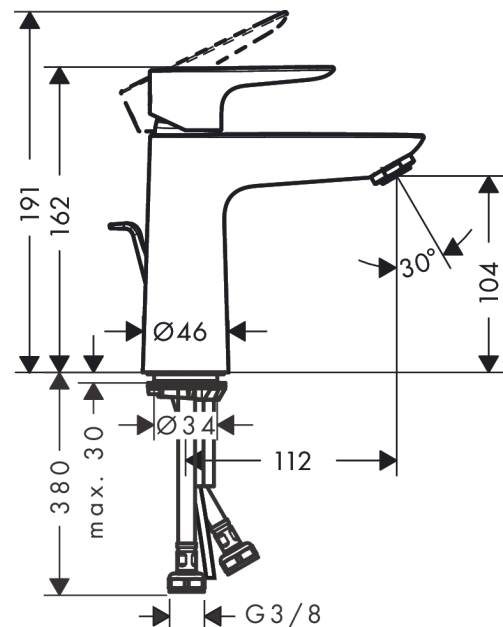

Talis E

Single lever basin mixer 110 CoolStart with pop-up waste set

Finish: **Chrome** Article Number: **71713000**

Description

product features

- consists of: single lever basin mixer, waste set
- ComfortZone 110
- projection: 112 mm
- spout height: 104 mm
- handle variant: lever handle
- spray type: normal spray
- maximum flow rate at 3 bar: 5 l/min
- ceramic cartridge
- temperature limitation adjustable
- suitable for continuous flow water heaters
- pop-up waste set G 1¼
- material waste set: metal
- connection type: G ¾ connections
- connection dimension: DN15
- cold water in basic handle position
- EU taxonomy: max. 6 l/min - Substantial Contribution (SC) possible
- EPD_20220300_Basin_faucets

Technology

Design awards

Certificates / Sustainability

Product image

Scale drawing

Talis E
Single lever basin mixer 110 CoolStart with pop-up waste set
 Finish: **Chrome** Article Number: **71713000**

Flowchart

Talis E
Single lever basin mixer 110 CoolStart with pop-up waste set
 Finish: **Chrome** Article Number: **71713000**

Exploded Drawing

Year of production: >05/17

Talis E

Single lever basin mixer 110 CoolStart with pop-up waste set

Finish: **Chrome** Article Number: **71713000**

Spare part list

Year of production: >05/17

Pos.	Description	Article Number	PC	PU
1	handle	92688000	10	1
2	screw cover	95704000	1	1
3	flange	92625000	8	1
4	nut	92689000	7	1
5	O-ring 25x1,5	98146000	1	1
6	O-ring 27x1,5	92527000	4	1
7	cartridge, assy	97685000	11	1
8	seal	98865000	8	1
9	adapter for cartridge	92628000	6	1
10	adapter for cartridge	95975000	3	1
11	O-ring 23x2	98398000	1	1
12	aerator M24x1 (5 l/min)	13185000	98	1
13	screw M8 x 68	97736000	2	1
14	seal	97608000	2	1
15	fixing set	96016000	8	1
16	pull rod	96657000	4	1
17	connection hose 450 mm M8x0,75 G3/8	97206000	8	1
18	O-ring 6,6x1,6	93019000	1	1
a	pop up waste	94139000	98	1