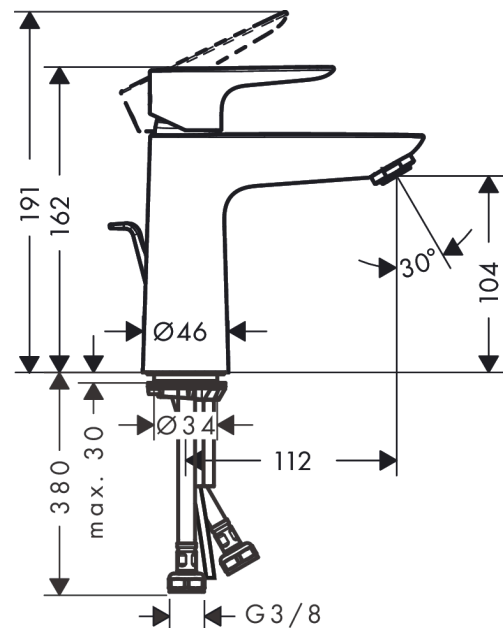

Scale drawing