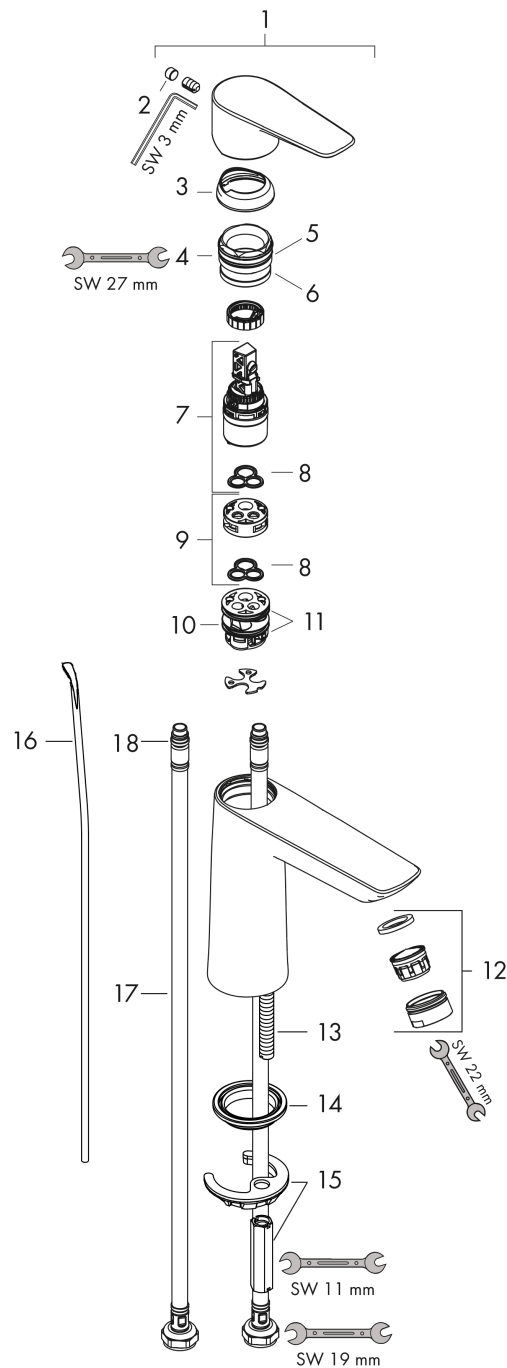

##### product features

- consists of: single lever basin mixer, waste set
- ComfortZone 110
- projection: 112 mm
- spout height: 104 mm
- handle variant: lever handle
- spray type: normal spray
- maximum flow rate at 3 bar: 5 l/min
- ceramic cartridge
- temperature limitation adjustable
- suitable for continuous flow water heaters
- pop-up waste set G 1¼
- material waste set: metal
- connection type: G ¾ connections
- connection dimension: DN15
- cold water in basic handle position
- EU taxonomy: max. 6 l/min - Substantial Contribution (SC) possible

#### Scale drawing

**Talis E**  
**Single lever basin mixer 110 CoolStart with pop-up waste set**  
 Finish: **Matt Black** Article Number: **71713670**

**Flowchart**

**Talis E**  
**Single lever basin mixer 110 CoolStart with pop-up waste set**  
 Finish: **Matt Black** Article Number: **71713670**

**Exploded Drawing**

Year of production: >08/19

**Talis E****Single lever basin mixer 110 CoolStart with pop-up waste set**Finish: **Matt Black** Article Number: **71713670****Spare part list**

Year of production: &gt;08/19

Pos.	Description	Article Number	PC	PU
1	handle	92688670	60	1
2	screw cover	95704000	1	1
3	flange	92625670	58	1
4	nut	92689000	7	1
5	O-ring 25x1,5	98146000	1	1
6	O-ring 27x1,5	92527000	4	1
7	cartridge, assy	97685000	11	1
8	seal	98865000	8	1
9	adapter for cartridge	92628000	6	1
10	adapter for cartridge	95975000	3	1
11	O-ring 23x2	98398000	1	1
12	aerator M24x1 (5 l/min)	13185670	56	1
13	screw M8 x 68	97736000	2	1
14	seal	97608000	2	1
15	fixing set	96016000	8	1
16	pull rod	96657670	54	1
17	connection hose 450 mm M8x0,75 G3/8	97206000	8	1
18	O-ring 6,6x1,6	93019000	1	1
a	pop up waste	94139670	64	1