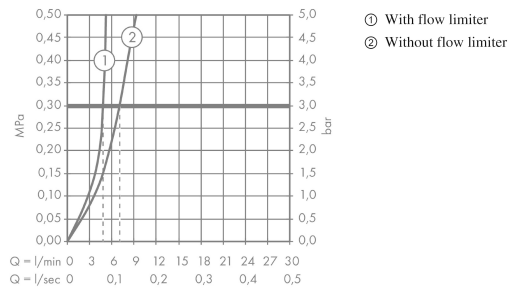

Talis E
Single lever basin mixer 240 for wash bowls with pop-up waste set
Finish: **Chrome** Article Number: **71716000**

Flowchart