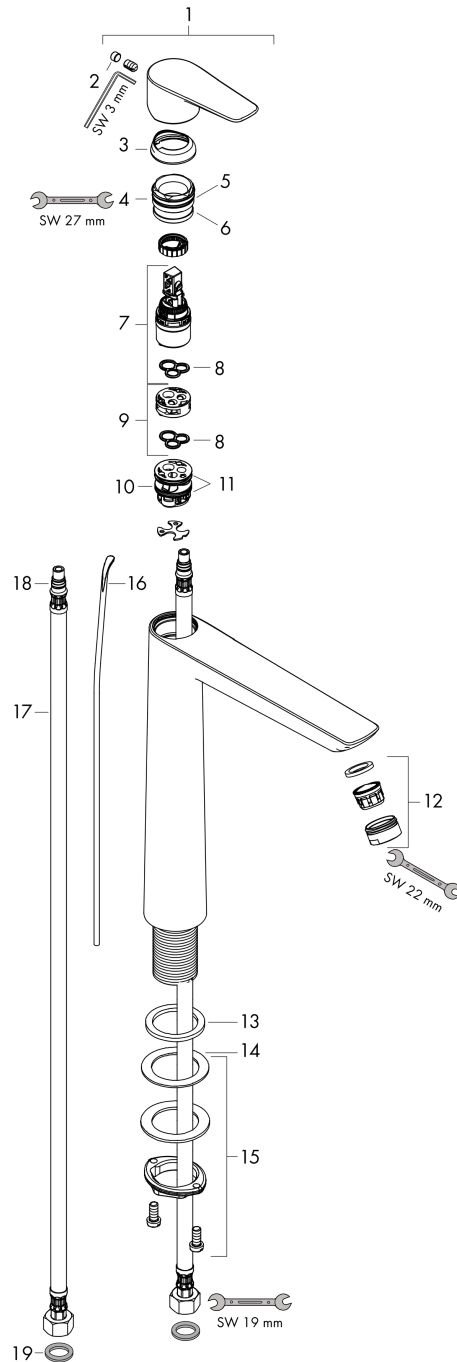

Talis E

Single lever basin mixer 240 for wash bowls with pop-up waste set

Finish: **Chrome** Article Number: **71716000**

Description

product features

- consists of: single lever basin mixer, waste set
- ComfortZone 240
- projection: 183 mm
- spout height: 234 mm
- handle variant: lever handle
- spray type: normal spray
- maximum flow rate at 3 bar: 5 l/min
- ceramic cartridge
- temperature limitation adjustable
- suitable for continuous flow water heaters
- pop-up waste set G 1¼
- material waste set: metal
- connection type: G ¾ connections
- connection dimension: DN15
- EU taxonomy: max. 6 l/min - Substantial Contribution (SC) possible
- EPD_20220300_Basin_faucets

Technology

Design awards

Certificates / Sustainability

Product image

Scale drawing

Talis E
Single lever basin mixer 240 for wash bowls with pop-up waste set
 Finish: **Chrome** Article Number: **71716000**

Flowchart

Talis E
Single lever basin mixer 240 for wash bowls with pop-up waste set
 Finish: **Chrome** Article Number: **71716000**

Exploded Drawing

Year of production: >10/15

Talis E

Single lever basin mixer 240 for wash bowls with pop-up waste set

Finish: **Chrome** Article Number: **71716000**

Spare part list

Year of production: >10/15

Pos.	Description	Article Number	PC	PU
1	handle	92687000	10	1
2	screw cover	95704000	1	1
3	flange	92625000	8	1
4	nut	92689000	7	1
5	O-ring 25x1,5	98146000	1	1
6	O-ring 27x1,5	92527000	4	1
7	cartridge, assy	97685000	11	1
8	seal	98865000	8	1
9	adapter for cartridge	92628000	6	1
10	adapter for cartridge	98866000	8	1
11	O-ring 23x2	98398000	1	1
12	aerator M24x1 (5 l/min)	13185000	98	1
13	flat seal	98749000	2	1
14	lever collar	97548000	1	1
15	fixing set (Ø 32)	13961000	7	1
16	pull rod	96657000	4	1
17	connection hose 600 mm M8x0,75 G3/8	96556000	7	1
18	O-ring 7x1,5	98422000	1	1
19	sealing set	95581000	2	1
a	pop up waste	94139000	98	1
b	fixation extension 35 mm	13898000	12	1