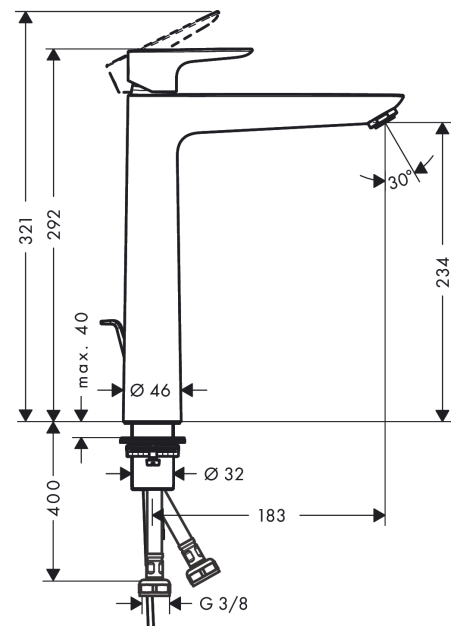

Talis E

Single lever basin mixer 240 for wash bowls with pop-up waste set

Finish: **Chrome** Article Number: **71716000**

Description

product features

- consists of: single lever basin mixer, waste set
- ComfortZone 240
- projection: 183 mm
- spout height: 234 mm
- handle variant: lever handle
- spray type: normal spray
- maximum flow rate at 3 bar: 5 l/min
- ceramic cartridge
- temperature limitation adjustable
- suitable for continuous flow water heaters
- pop-up waste set G 1¼
- material waste set: metal
- connection type: G ¾ connections
- connection dimension: DN15
- EU taxonomy: max. 6 l/min - Substantial Contribution (SC) possible
- EPD_20220300_Basin_faucets

Technology

Design awards

Certificates / Sustainability

Product image

Scale drawing

Talis E
Single lever basin mixer 240 for wash bowls with pop-up waste set
 Finish: **Chrome** Article Number: **71716000**

Flowchart

Talis E
Single lever basin mixer 240 for wash bowls with pop-up waste set
 Finish: **Chrome** Article Number: **71716000**

Exploded Drawing

Year of production: >10/15

Talis E

Single lever basin mixer 240 for wash bowls with pop-up waste set

Finish: **Chrome** Article Number: **71716000**

Spare part list

Year of production: >10/15

Pos.	Description	Article Number	PC	PU
1	handle	92687000	10	1
2	screw cover	95704000	1	1
3	flange	92625000	8	1
4	nut	92689000	7	1
5	O-ring 25x1,5	98146000	1	1
6	O-ring 27x1,5	92527000	4	1
7	cartridge, assy	97685000	11	1
8	seal	98865000	8	1
9	adapter for cartridge	92628000	6	1
10	adapter for cartridge	98866000	8	1
11	O-ring 23x2	98398000	1	1
12	aerator M24x1 (5 l/min)	13185000	98	1
13	flat seal	98749000	2	1
14	lever collar	97548000	1	1
15	fixing set (Ø 32)	13961000	7	1
16	pull rod	96657000	4	1
17	connection hose 600 mm M8x0,75 G3/8	96556000	7	1
18	O-ring 7x1,5	98422000	1	1
19	sealing set	95581000	2	1
a	pop up waste	94139000	98	1
b	fixation extension 35 mm	13898000	12	1