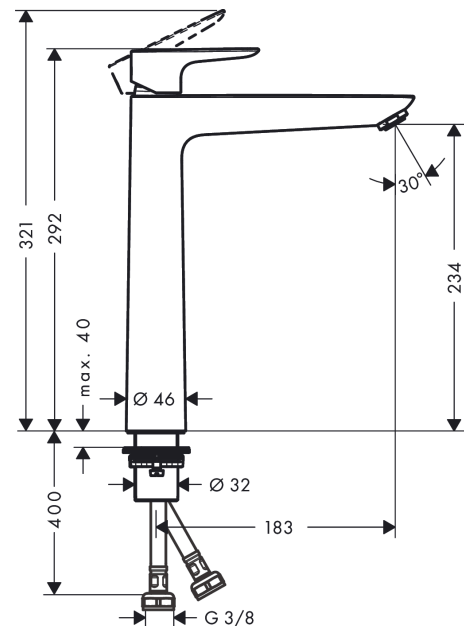

**Talis E**  
**Single lever basin mixer 240 without waste set**  
 Surfaces: **Chrome** Article Number: **71717000**

**Description**

**product features**

- ComfortZone 240
- projection 183 mm
- normal spray
- flow rate at 3 bar: 5 l/min
- ceramic cartridge
- temperature limitation adjustable
- suitable for continuous flow water heaters
- connection type: G 3/8 connections
- connection dimension: DN15

**Technology**

**Product image**

**Scale drawing**

**Flowchart**