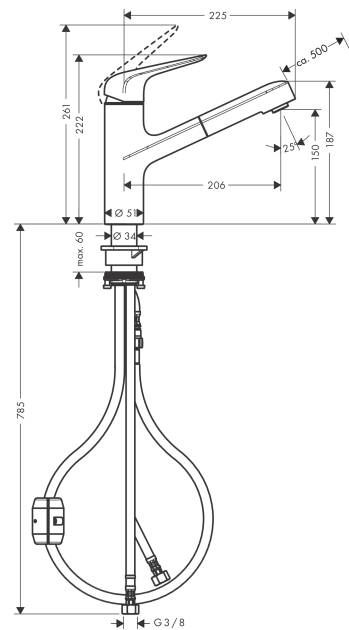

Focus M42

Single lever kitchen mixer 150, pull-out spout, 1jet

Surfaces: **Chrome** Article Number: **71814000**

Description

product features

- ComfortZone 150
- swivel range 120°
- normal spray
- MagFit magnetic shower support
- quick connect hose
- connection dimension: DN15
- maximum flow rate at 3 bar: 8 l/min
- ceramic cartridge
- connection type: G 3/8 connections
- integrated non-return valve
- suitable for continuous flow water heaters

Technology

Product image

Scale drawing

Flowchart