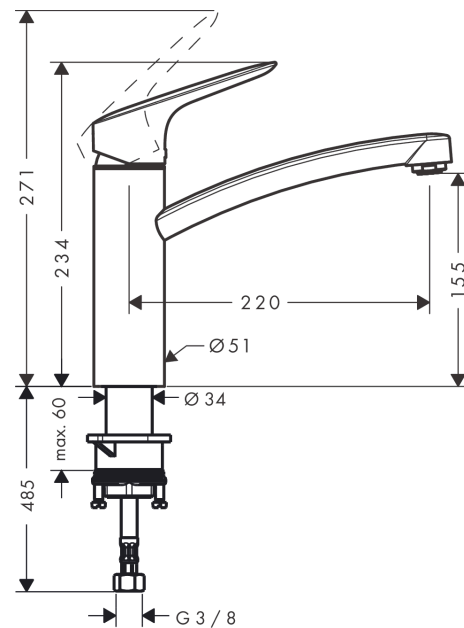

Logis M31

Single lever kitchen mixer 160, 1jet

Surfaces: **Chrome** Article Number: **71832000**

Description

product features

- ComfortZone 160
- swivel range 360°
- normal spray
- connection dimension: DN15
- maximum flow rate at 3 bar: 12 l/min
- ceramic cartridge
- connection type: G 3/8 connections
- suitable for continuous flow water heaters

Technology

Product image

Scale drawing

Flowchart