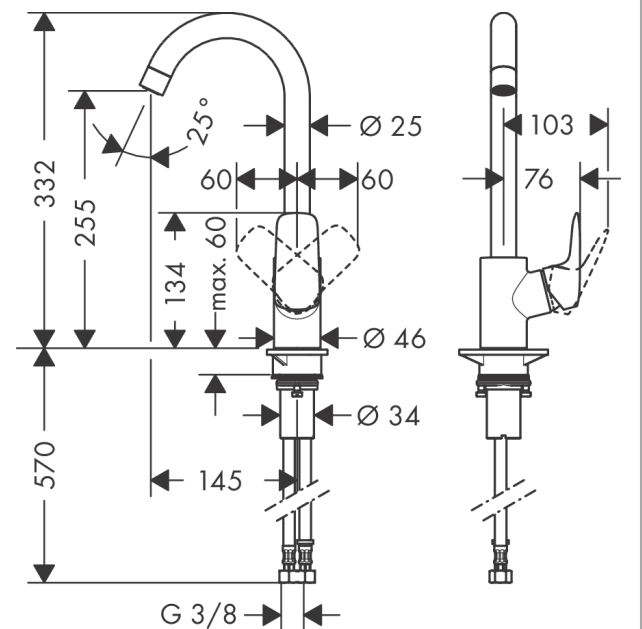

Logis M31

Single lever kitchen mixer 260, 1jet

Surfaces: **Chrome** Article Number: **71835000**

Description

product features

- handle can be positioned on the right or left
- ComfortZone 260
- swivel range adjustable in 3 steps 110°, 150° or 360°
- normal spray
- connection dimension: DN15
- maximum flow rate at 3 bar: 12 l/min
- ceramic cartridge
- connection type: G 3/8 connections
- suitable for continuous flow water heaters

Technology

Product image

Scale drawing

Flowchart