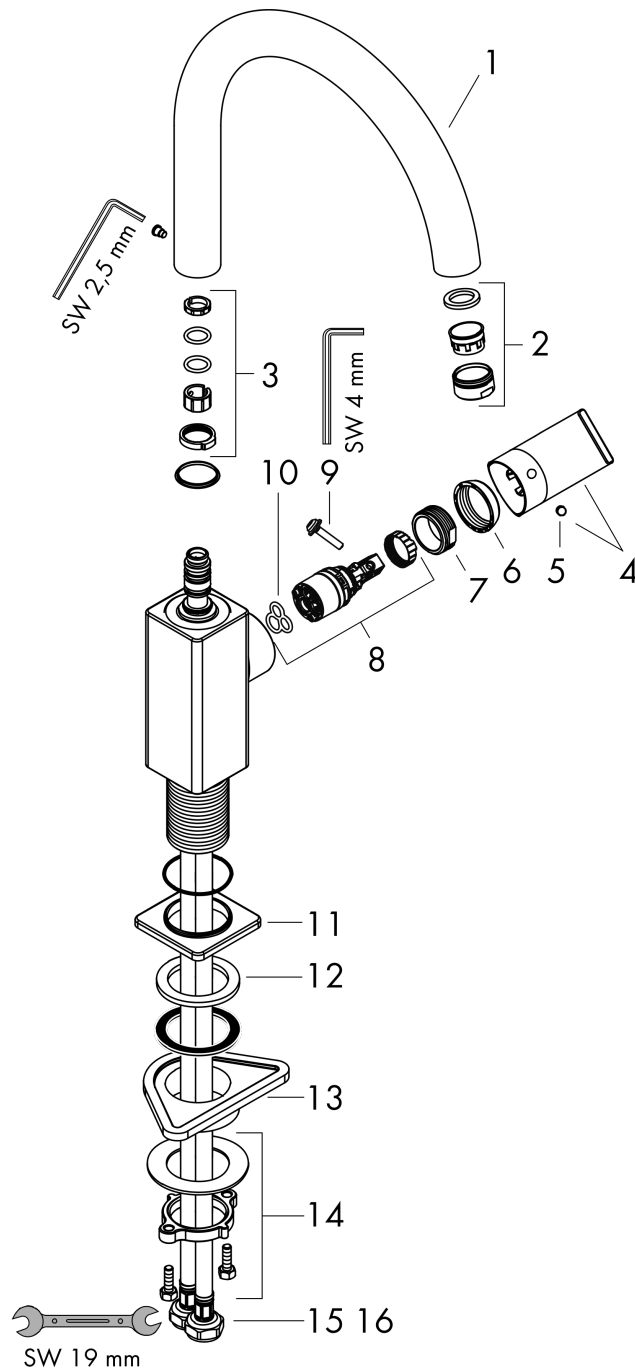

Vernis Shape M35
Single lever kitchen mixer 210 with swivel spout
 Surface: **Chrome** Article Number: **71871000**

Description

product features

- ComfortZone 210
- swivel range adjustable in 2 steps 120° or 360°
- Normal spray
- connection dimension: DN15
- maximum flow rate at 3 bar: 11,1 l/min
- ceramic cartridge
- connection type: G 3/8 connections
- suitable for continuous flow water heaters

Technology

Certificates

Product image

Scale drawing

Flowchart

Vernis Shape M35
Single lever kitchen mixer 210 with swivel spout
 Surface: **Chrome** Article Number: **71871000**

Exploded Drawing

Year of production: >04/21

Vernis Shape M35
Single lever kitchen mixer 210 with swivel spout
 Surface: **Chrome** Article Number: **71871000**

Spare part list

Year of production: >04/21

Pos.	Description	Article Number	Price	PU
1	spout cpl.	93880000	€ 88,54	1
2	aerator M24x1	93881000	€ 8,69	1
3	sealing set	93689000	€ 3,33	1
4	handle	93695000	€ 28,92	1
5	screw cover	96338000	€ 3,33	1
6	flange	93692000	€ 5,36	1
7	nut	93693000	€ 8,69	1
8	cartridge, assy	97685000	€ 58,67	1
9	locking screw for handle	95140000	€ 5,36	1
10	seal	98865000	€ 28,92	1
11	escutcheon	93954000	€ 18,80	1
12	seal	93687000	€ 3,33	1
13	support	97523000	€ 5,36	1
14	fixing set (Ø 32)	13961000	€ 22,97	1
15	connection hose 600 mm M8x0,75 G3/8	96510000	€ 22,97	1
16	O-ring 6,6x1,6	93019000	€ 3,33	1