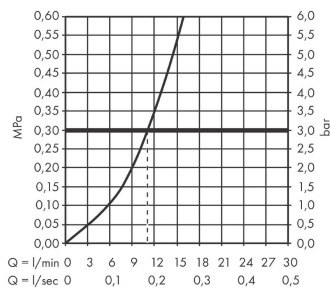

Vernis Shape M35
Single lever kitchen mixer 210 with swivel spout
 Surface: **Chrome** Article Number: **71871000**

Description

product features

- ComfortZone 210
- swivel range adjustable in 2 steps 120° or 360°
- Normal spray
- connection dimension: DN15
- maximum flow rate at 3 bar: 11,1 l/min
- ceramic cartridge
- connection type: G 3/8 connections
- suitable for continuous flow water heaters

Technology

Certificates

Product image

Scale drawing

Flowchart

Vernis Shape M35
Single lever kitchen mixer 210 with swivel spout
 Surface: **Chrome** Article Number: **71871000**

Exploded Drawing

Year of production: >04/21

Vernis Shape M35
Single lever kitchen mixer 210 with swivel spout
 Surface: **Chrome** Article Number: **71871000**

Spare part list

Year of production: >04/21

Pos.	Description	Article Number	Price	PU
1	spout cpl.	93880000	€ 88,54	1
2	aerator M24x1	93881000	€ 8,69	1
3	sealing set	93689000	€ 3,33	1
4	handle	93695000	€ 28,92	1
5	screw cover	96338000	€ 3,33	1
6	flange	93692000	€ 5,36	1
7	nut	93693000	€ 8,69	1
8	cartridge, assy	97685000	€ 58,67	1
9	locking screw for handle	95140000	€ 5,36	1
10	seal	98865000	€ 28,92	1
11	escutcheon	93954000	€ 18,80	1
12	seal	93687000	€ 3,33	1
13	support	97523000	€ 5,36	1
14	fixing set (Ø 32)	13961000	€ 22,97	1
15	connection hose 600 mm M8x0,75 G3/8	96510000	€ 22,97	1
16	O-ring 6,6x1,6	93019000	€ 3,33	1