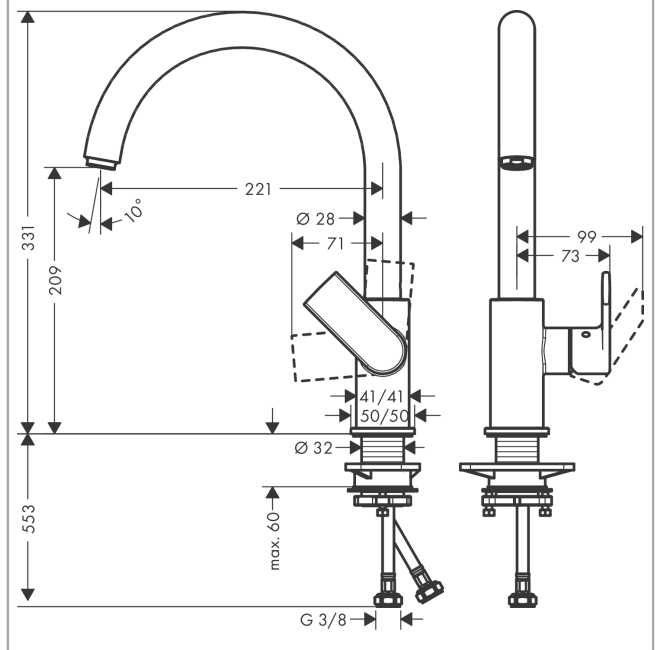

Vernis Shape M35
Single lever kitchen mixer 210 with swivel spout
 Surface: **Chrome** Article Number: **71871000**

Description

product features

- ComfortZone 210
- swivel range adjustable in 2 steps 120° or 360°
- Normal spray
- connection dimension: DN15
- maximum flow rate at 3 bar: 11,1 l/min
- ceramic cartridge
- connection type: G 3/8 connections
- suitable for continuous flow water heaters

Technology

Certificates

Product image

Scale drawing

Flowchart

Vernis Shape M35
Single lever kitchen mixer 210 with swivel spout
 Surface: **Chrome** Article Number: **71871000**

Exploded Drawing

Year of production: >04/21

Vernis Shape M35
Single lever kitchen mixer 210 with swivel spout
 Surface: **Chrome** Article Number: **71871000**

Spare part list

Year of production: >04/21

Pos.	Description	Article Number	Price	PU
1	spout cpl.	93880000	€ 88,54	1
2	aerator M24x1	93881000	€ 8,69	1
3	sealing set	93689000	€ 3,33	1
4	handle	93695000	€ 28,92	1
5	screw cover	96338000	€ 3,33	1
6	flange	93692000	€ 5,36	1
7	nut	93693000	€ 8,69	1
8	cartridge, assy	97685000	€ 58,67	1
9	locking screw for handle	95140000	€ 5,36	1
10	seal	98865000	€ 28,92	1
11	escutcheon	93954000	€ 18,80	1
12	seal	93687000	€ 3,33	1
13	support	97523000	€ 5,36	1
14	fixing set (Ø 32)	13961000	€ 22,97	1
15	connection hose 600 mm M8x0,75 G3/8	96510000	€ 22,97	1
16	O-ring 6,6x1,6	93019000	€ 3,33	1