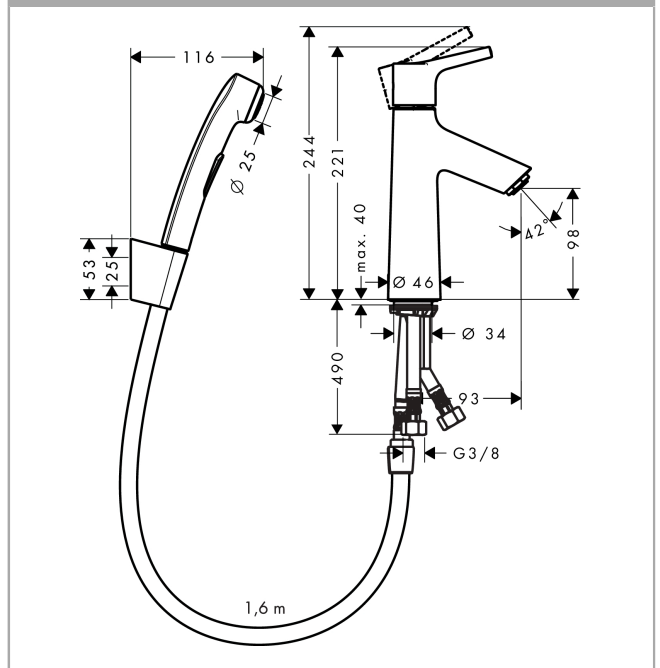

Scale drawing