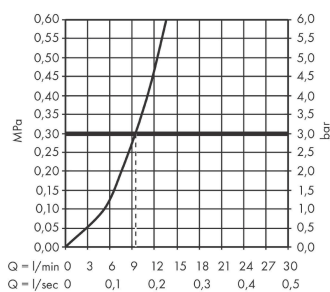

Technology

Design awards

reddot winner 2020

reddot winner 2021

Product image

Scale drawing

Flowchart

Talis M54