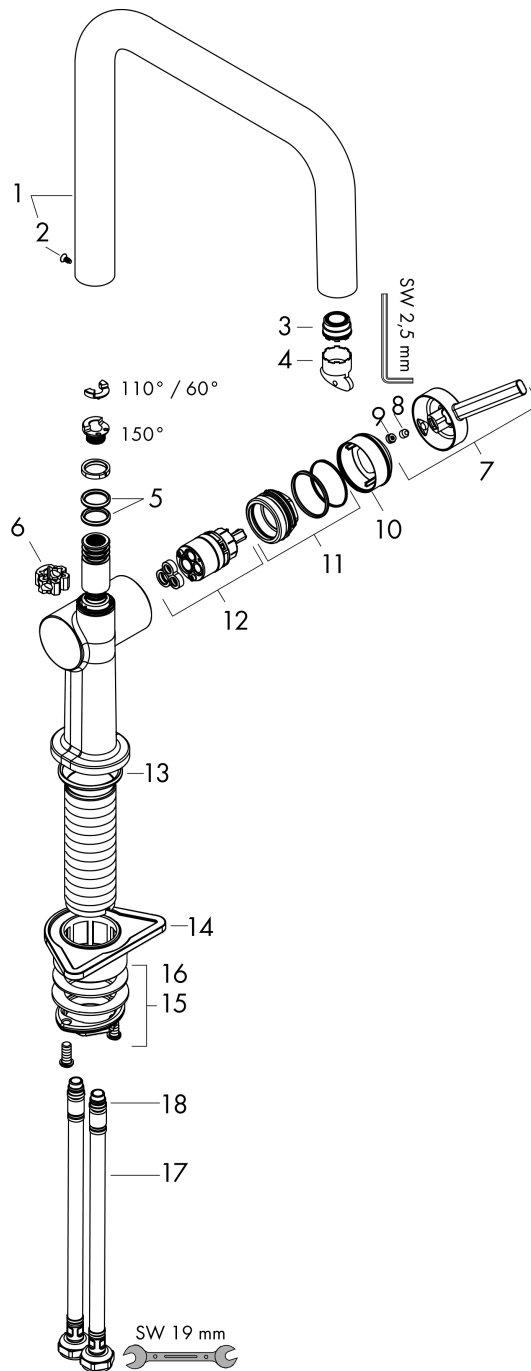

Talis M54

Single lever kitchen mixer U 220, 1jet

Finish: **Matt Black** Article Number: **72806670**

Description

product features

- ComfortZone 220
- swivel range adjustable in 4 steps 60°, 110°, 150° or 360°
- laminar spray
- connection dimension: DN15
- maximum flow rate at 3 bar: 9 l/min
- ceramic cartridge
- connection type: G 3/8 connections
- temperature limitation adjustable
- suitable for continuous flow water heaters
- tap hole with \varnothing 35 mm required

Technology

Design awards

reddot winner 2020

reddot winner 2021

Product image

Scale drawing

Flowchart

Talis M54

Single lever kitchen mixer U 220, 1jet

Finish: **Matt Black** Article Number: **72806670**

Exploded Drawing

Year of production: >04/21

Talis M54

Single lever kitchen mixer U 220, 1jet

Finish: **Matt Black** Article Number: **72806670**

Spare part list

Year of production: >04/21

Pos.	Description	Article Number	PC	PU
1	spout cpl.	93756670	66	1
2	screw	94319000	6	1
3	spray former	93748000	7	1
4	service tool	93750000	3	1
5	O-Ring 14x2,5	98189000	1	1
6	axialring	97558000	1	1
7	handle	93736670	59	1
8	hollow set screw M5x5	98446000	1	1
9	screw cover	93735610	3	1
10	flange	93737670	59	1
11	nut	93738000	10	1
12	cartridge, assy	93760000	13	1
13	O-ring 36x3	98052000	1	1
14	support	97523000	2	1
15	fixing set (Ø 34)	95049000	5	1
16	lever collar	97548000	1	1
17	connection hose 900 mm M8x0,75 G3/8	93746000	9	1
18	O-ring 6,6x1,6	93019000	1	1