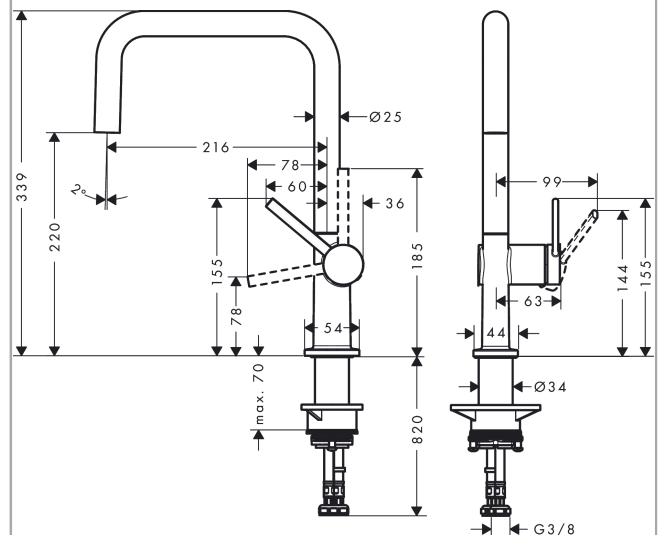

Talis M54

Single lever kitchen mixer U 220, 1jet

Finish: **Matt Black** Article Number: **72806670**

Description

product features

- ComfortZone 220
- swivel range adjustable in 4 steps 60°, 110°, 150° or 360°
- laminar spray
- connection dimension: DN15
- maximum flow rate at 3 bar: 9 l/min
- ceramic cartridge
- connection type: G 3/8 connections
- temperature limitation adjustable
- suitable for continuous flow water heaters
- tap hole with \varnothing 35 mm required

Technology

Design awards

reddot winner 2020

reddot winner 2021

Product image

Scale drawing

Flowchart

Talis M54

Single lever kitchen mixer U 220, 1jet

Finish: **Matt Black** Article Number: **72806670**

Exploded Drawing

Year of production: >04/21

Talis M54

Single lever kitchen mixer U 220, 1jet

Finish: **Matt Black** Article Number: **72806670**

Spare part list

Year of production: >04/21

Pos.	Description	Article Number	PC	PU
1	spout cpl.	93756670	66	1
2	screw	94319000	6	1
3	spray former	93748000	7	1
4	service tool	93750000	3	1
5	O-Ring 14x2,5	98189000	1	1
6	axialring	97558000	1	1
7	handle	93736670	59	1
8	hollow set screw M5x5	98446000	1	1
9	screw cover	93735610	3	1
10	flange	93737670	59	1
11	nut	93738000	10	1
12	cartridge, assy	93760000	13	1
13	O-ring 36x3	98052000	1	1
14	support	97523000	2	1
15	fixing set (Ø 34)	95049000	5	1
16	lever collar	97548000	1	1
17	connection hose 900 mm M8x0,75 G3/8	93746000	9	1
18	O-ring 6,6x1,6	93019000	1	1