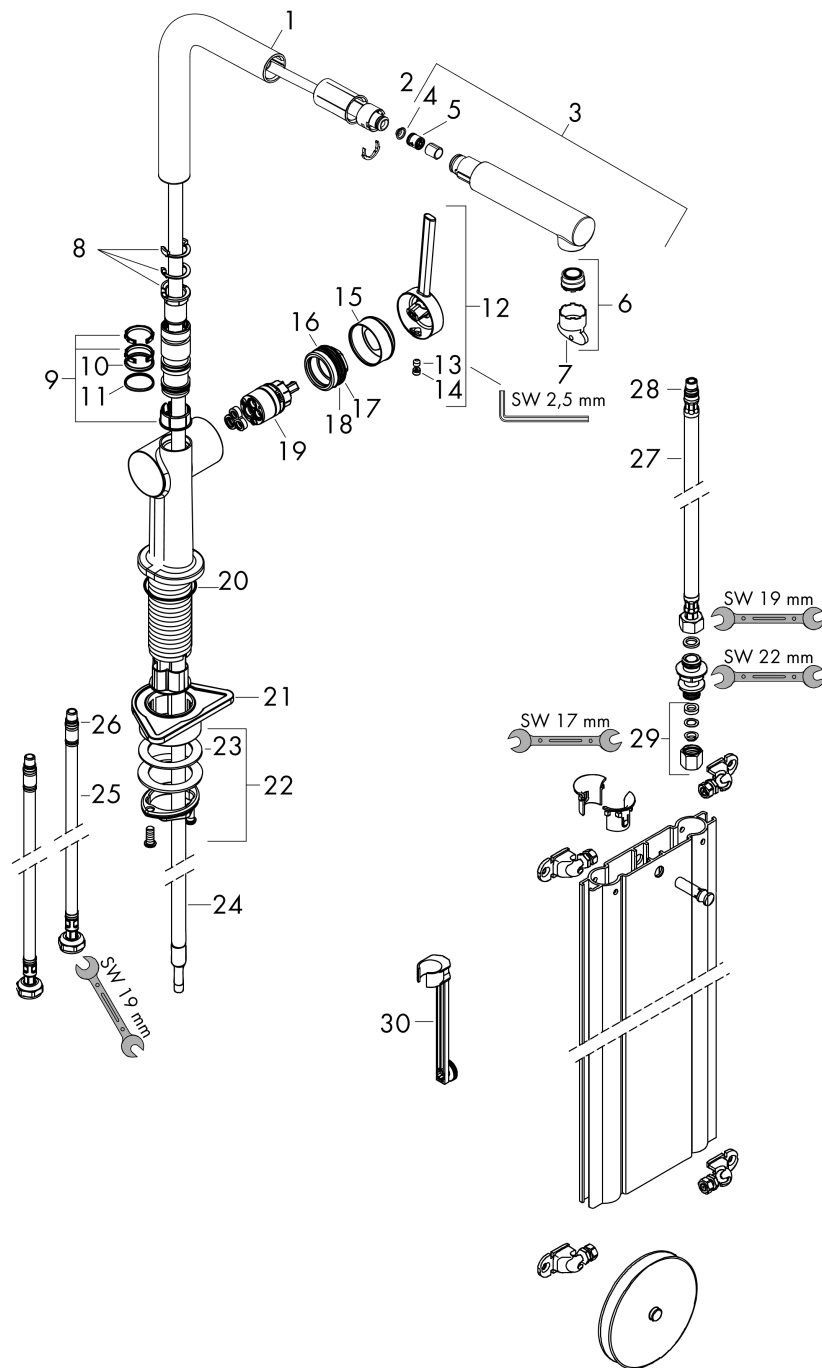

### Scale drawing

**Talis M54**

**Single lever kitchen mixer 270, pull-out spout, 1jet, sBox**

**Finish: Matt Black Article Number: 72809670**

**Flowchart**

**Talis M54**  
**Single lever kitchen mixer 270, pull-out spout, 1jet, sBox**  
 Finish: **Matt Black** Article Number: **72809670**

**Exploded Drawing**

Year of production: >04/20

## Talis M54

Single lever kitchen mixer 270, pull-out spout, 1jet, sBox

Finish: **Matt Black** Article Number: **72809670**

### Spare part list

Year of production: >04/20

Pos.	Description	Article Number	PC	PU
1	spout cpl.	93749670	61	1
2	O-ring 8x2	98112000	1	1
3	handspray	93751670	62	1
4	filter	98516000	2	1
5	non return valve DW 10	96456000	3	1
6	spray former	93748000	7	1
7	service tool	93750000	3	1
8	set of locating rings (60° / 110° / 150°)	94911000	5	1
9	set of lever collars	98365000	3	1
10	O-ring 19x2	98426000	1	1
11	O-ring 20x1,5	98197000	1	1
12	handle	93736670	59	1
13	hollow set screw M5x5	98446000	1	1
14	screw cover	93735610	3	1
15	flange	93737670	59	1
16	nut	93738000	10	1
17	O-ring 29x2	98391000	1	1
18	O-ring 30x1,5	98433000	1	1
19	cartridge, assy	93740000	13	1
20	O-ring 36x3	98052000	1	1
21	support	97523000	2	1
22	fixing set (Ø 34)	95049000	5	1
23	lever collar	97548000	1	1
24	hose	93815000	14	1
25	connection hose 900 mm M8x0,75 G3/8	93746000	9	1
26	O-ring 6,6x1,6	93019000	1	1
27	connection hose 450 mm M8x0,75 G3/8	97206000	8	1
28	O-ring 7x1,5	98422000	1	1
29	squeezing connection	96099000	3	1
30	extension set	43333000	98	1