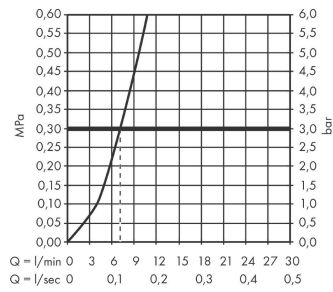

### Scale drawing

**Talis M54**

**Single lever kitchen mixer 270, pull-out spout, 1jet, sBox**

**Finish: Matt Black Article Number: 72809670**

**Flowchart**

**Talis M54**  
**Single lever kitchen mixer 270, pull-out spout, 1jet, sBox**  
 Finish: **Matt Black** Article Number: **72809670**