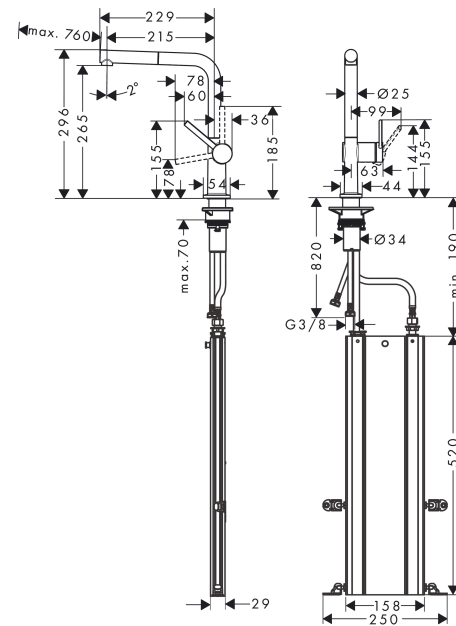

#### product features

- consists of: single lever kitchen mixer, hose box
- ComfortZone 270
- l-spout
- swivel range adjustable in 4 steps 60°, 110°, 150° or 360°
- laminar spray
- connection dimension: DN15
- maximum flow rate at 3 bar: 7 l/min
- ceramic cartridge
- connection type: G 3/8 connections
- temperature limitation adjustable
- integrated non-return valve
- suitable for continuous flow water heaters
- sBox for quiet, smooth and protected hose guidance in the cabinet, under the countertop
- extension length up to 76 cm

### Product image

### Scale drawing

**Talis M54**

**Single lever kitchen mixer 270, pull-out spout, 1jet, sBox**

**Finish: Matt Black Article Number: 72809670**

**Flowchart**

**Talis M54**  
**Single lever kitchen mixer 270, pull-out spout, 1jet, sBox**  
 Finish: **Matt Black** Article Number: **72809670**

**Exploded Drawing**

Year of production: >04/20