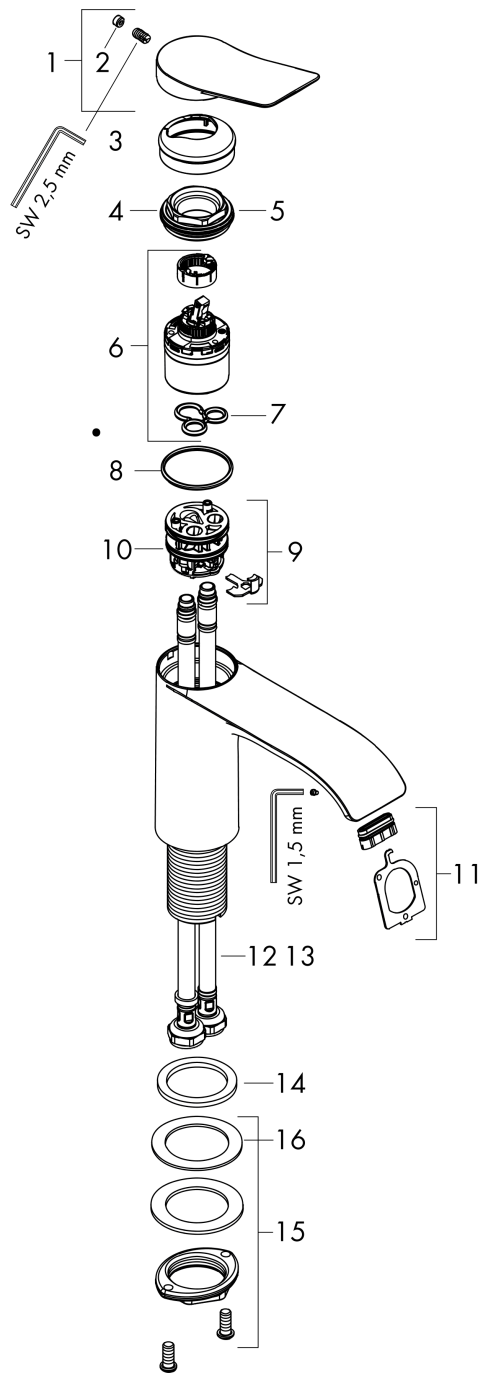

Vivenis

Single lever basin mixer 110 without waste set

Finish: **Matt Black** Article Number: **75022670**

Description

product features

- ComfortZone 110
- projection: 146 mm
- spout height: 110 mm
- handle variant: lever handle
- spray type: WaterfallStream
- maximum flow rate at 3 bar: 5 l/min
- ceramic cartridge
- temperature limitation adjustable
- suitable for continuous flow water heaters
- connection type: G 3/8 connections
- connection dimension: DN15
- EU taxonomy: max. 6 l/min - Substantial Contribution (SC) possible

Technology

Design awards

reddot winner 2021

Product image

Scale drawing

Flowchart

Vivenis
Single lever basin mixer 110 without waste set
 Finish: **Matt Black** Article Number: **75022670**

Exploded Drawing

Year of production: >06/21

Vivenis

Single lever basin mixer 110 without waste set

Finish: **Matt Black** Article Number: **75022670**

Spare part list

Year of production: >06/21

Pos.	Description	Article Number	PC	PU
1	handle	94277670	61	1
2	screw cover	93735610	3	1
3	escutcheon	94027670	57	1
4	nut	93995000	7	1
5	O-ring 35x1,5	92114000	2	1
6	cartridge, assy	93897000	12	1
7	seal	95008000	3	1
8	O-ring 35x2	92604000	2	1
9	adapter for cartridge	98750000	4	1
10	O-Ring 30x2	98186000	1	1
11	spray former	94275000	9	1
12	connection hose 450 mm M8x0,75 G3/8	97206000	8	1
13	O-ring 6,6x1,6	93019000	1	1
14	flat seal	98749000	2	1
15	fixing set (Ø 32)	13961000	7	1
16	lever collar	97548000	1	1
a	fixation extension 35 mm	13898000	12	1