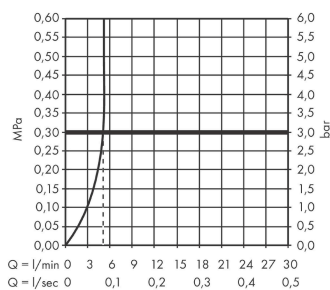

Vivenis

Single lever basin mixer 110 without waste set

Finish: **Matt Black** Article Number: **75022670**

Description

product features

- ComfortZone 110
- projection: 146 mm
- spout height: 110 mm
- handle variant: lever handle
- spray type: WaterfallStream
- maximum flow rate at 3 bar: 5 l/min
- ceramic cartridge
- temperature limitation adjustable
- suitable for continuous flow water heaters
- connection type: G 3/8 connections
- connection dimension: DN15
- EU taxonomy: max. 6 l/min - Substantial Contribution (SC) possible

Technology

Design awards

reddot winner 2021

Product image

Scale drawing

Flowchart

Vivenis
Single lever basin mixer 110 without waste set
 Finish: **Matt Black** Article Number: **75022670**

Exploded Drawing