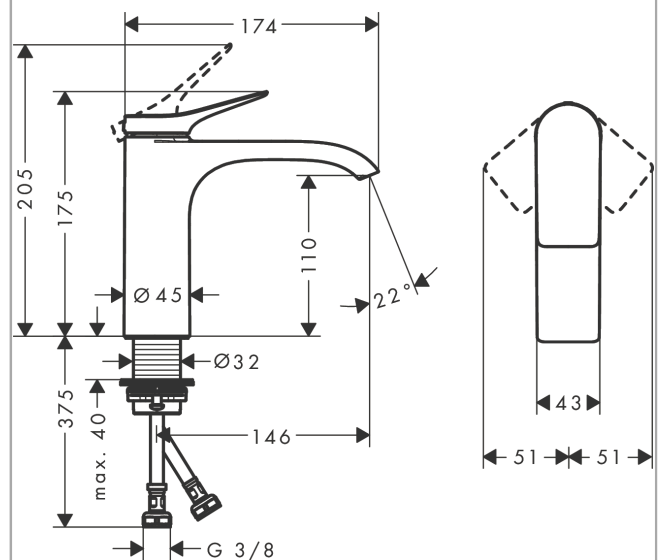

Vivenis

Single lever basin mixer 110 without waste set

Finish: **Matt Black** Article Number: **75022670**

Description

product features

- ComfortZone 110
- projection: 146 mm
- spout height: 110 mm
- handle variant: lever handle
- spray type: WaterfallStream
- maximum flow rate at 3 bar: 5 l/min
- ceramic cartridge
- temperature limitation adjustable
- suitable for continuous flow water heaters
- connection type: G 3/8 connections
- connection dimension: DN15
- EU taxonomy: max. 6 l/min - Substantial Contribution (SC) possible

Technology

Design awards

reddot winner 2021

Product image

Scale drawing

Flowchart

Vivenis
Single lever basin mixer 110 without waste set
 Finish: **Matt Black** Article Number: **75022670**

Exploded Drawing

Year of production: >06/21

Vivenis

Single lever basin mixer 110 without waste set

Finish: **Matt Black** Article Number: **75022670**

Spare part list

Year of production: >06/21

Pos.	Description	Article Number	PC	PU
1	handle	94277670	61	1
2	screw cover	93735610	3	1
3	escutcheon	94027670	57	1
4	nut	93995000	7	1
5	O-ring 35x1,5	92114000	2	1
6	cartridge, assy	93897000	12	1
7	seal	95008000	3	1
8	O-ring 35x2	92604000	2	1
9	adapter for cartridge	98750000	4	1
10	O-Ring 30x2	98186000	1	1
11	spray former	94275000	9	1
12	connection hose 450 mm M8x0,75 G3/8	97206000	8	1
13	O-ring 6,6x1,6	93019000	1	1
14	flat seal	98749000	2	1
15	fixing set (Ø 32)	13961000	7	1
16	lever collar	97548000	1	1
a	fixation extension 35 mm	13898000	12	1