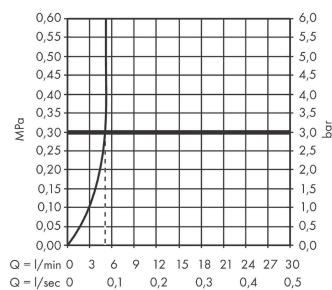

Vivenis

Single lever basin mixer 110 without waste set

Finish: **Matt White** Article Number: **75022700**

Description

product features

- ComfortZone 110
- projection: 146 mm
- spout height: 110 mm
- handle variant: lever handle
- spray type: WaterfallStream
- maximum flow rate at 3 bar: 5 l/min
- ceramic cartridge
- temperature limitation adjustable
- suitable for continuous flow water heaters
- connection type: G 3/8 connections
- connection dimension: DN15
- EU taxonomy: max. 6 l/min - Substantial Contribution (SC) possible

Technology

Design awards

reddot winner 2021

Product image

Scale drawing

Flowchart

Vivenis
Single lever basin mixer 110 without waste set
 Finish: **Matt White** Article Number: **75022700**

Exploded Drawing