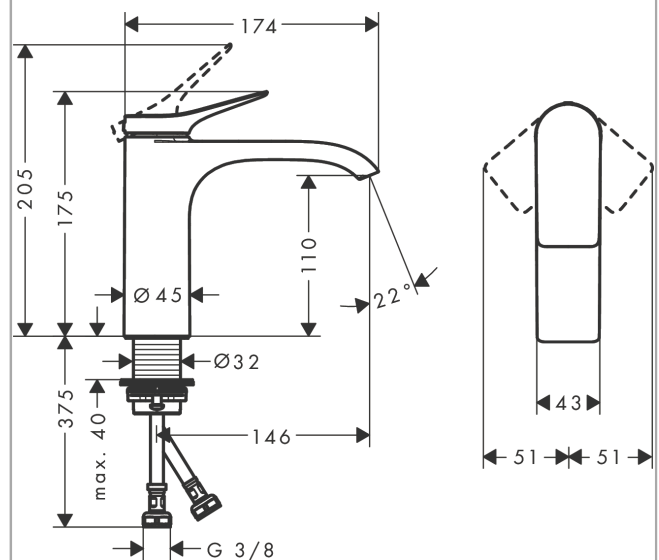

Vivenis

Single lever basin mixer 110 without waste set

Finish: **Matt White** Article Number: **75022700**

Description

product features

- ComfortZone 110
- projection: 146 mm
- spout height: 110 mm
- handle variant: lever handle
- spray type: WaterfallStream
- maximum flow rate at 3 bar: 5 l/min
- ceramic cartridge
- temperature limitation adjustable
- suitable for continuous flow water heaters
- connection type: G 3/8 connections
- connection dimension: DN15
- EU taxonomy: max. 6 l/min - Substantial Contribution (SC) possible

Technology

Design awards

reddot winner 2021

Product image

Scale drawing

Flowchart

Vivenis
Single lever basin mixer 110 without waste set
 Finish: **Matt White** Article Number: **75022700**

Exploded Drawing

Year of production: >06/21

Vivenis

Single lever basin mixer 110 without waste set

Finish: **Matt White** Article Number: **75022700**

Spare part list

Year of production: >06/21

Pos.	Description	Article Number	PC	PU
1	handle	94277700	61	1
2	screw cover	93735700	3	1
3	escutcheon	94027700	57	1
4	nut	93995000	7	1
5	O-ring 35x1,5	92114000	2	1
6	cartridge, assy	93897000	12	1
7	seal	95008000	3	1
8	O-ring 35x2	92604000	2	1
9	adapter for cartridge	98750000	4	1
10	O-Ring 30x2	98186000	1	1
11	spray former	94275000	9	1
12	connection hose 450 mm M8x0,75 G3/8	97206000	8	1
13	O-ring 6,6x1,6	93019000	1	1
14	flat seal	98749000	2	1
15	fixing set (Ø 32)	13961000	7	1
16	lever collar	97548000	1	1
a	fixation extension 35 mm	13898000	12	1