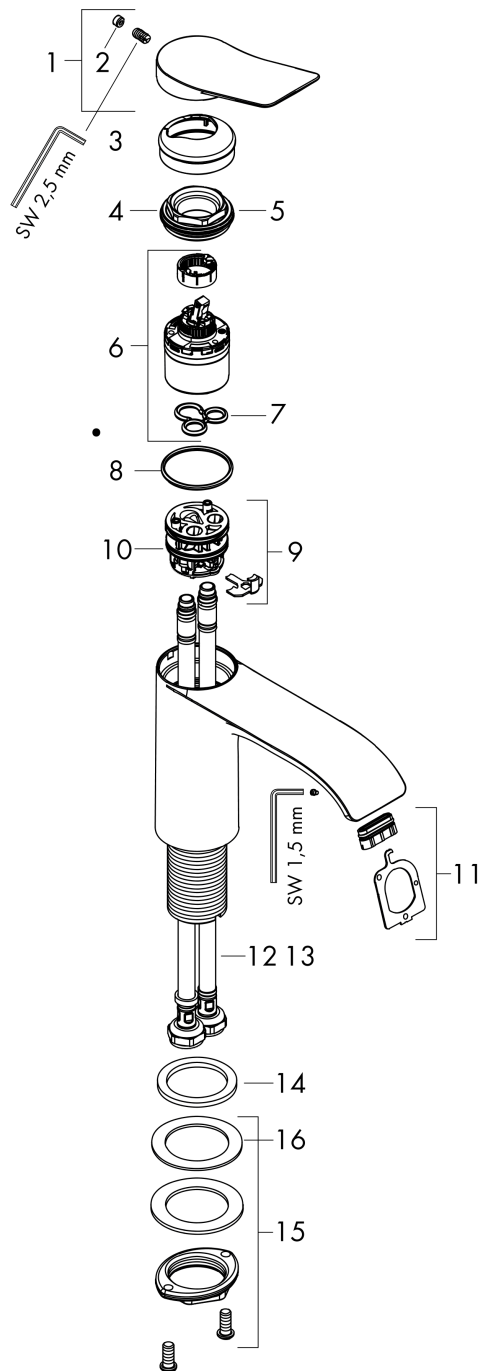

Vivenis

Single lever basin mixer 110 without waste set

Finish: **Matt White** Article Number: **75022700**

Description

product features

- ComfortZone 110
- projection: 146 mm
- spout height: 110 mm
- handle variant: lever handle
- spray type: WaterfallStream
- maximum flow rate at 3 bar: 5 l/min
- ceramic cartridge
- temperature limitation adjustable
- suitable for continuous flow water heaters
- connection type: G 3/8 connections
- connection dimension: DN15
- EU taxonomy: max. 6 l/min - Substantial Contribution (SC) possible

Technology

Design awards

reddot winner 2021

Product image

Scale drawing

Flowchart

Vivenis
Single lever basin mixer 110 without waste set
 Finish: **Matt White** Article Number: **75022700**

Exploded Drawing

Year of production: >06/21

Vivenis

Single lever basin mixer 110 without waste set

Finish: **Matt White** Article Number: **75022700**

Spare part list

Year of production: >06/21

Pos.	Description	Article Number	PC	PU
1	handle	94277700	61	1
2	screw cover	93735700	3	1
3	escutcheon	94027700	57	1
4	nut	93995000	7	1
5	O-ring 35x1,5	92114000	2	1
6	cartridge, assy	93897000	12	1
7	seal	95008000	3	1
8	O-ring 35x2	92604000	2	1
9	adapter for cartridge	98750000	4	1
10	O-Ring 30x2	98186000	1	1
11	spray former	94275000	9	1
12	connection hose 450 mm M8x0,75 G3/8	97206000	8	1
13	O-ring 6,6x1,6	93019000	1	1
14	flat seal	98749000	2	1
15	fixing set (Ø 32)	13961000	7	1
16	lever collar	97548000	1	1
a	fixation extension 35 mm	13898000	12	1