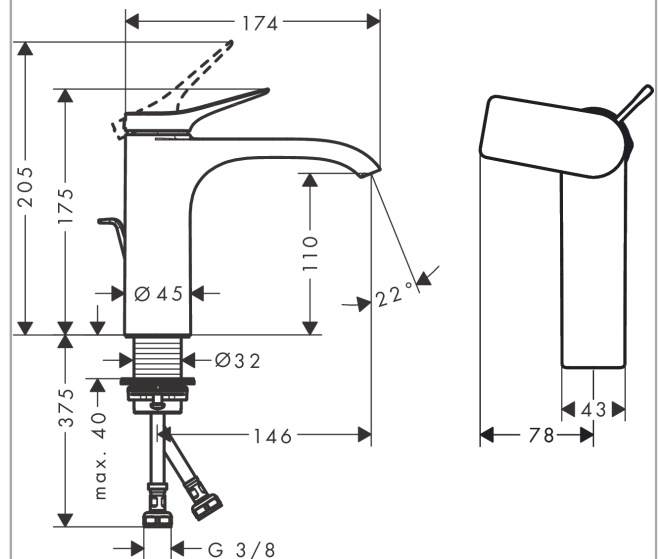

Vivenis

Single lever basin mixer 110 CoolStart with pop-up waste set

Surfaces: **Matt White** Article Number: **75023700**

Description

product features

- consists of: single lever basin mixer, waste set
- ComfortZone 110
- projection: 146 mm
- spray type: WaterfallStream
- maximum flow rate at 3 bar: 5 l/min
- ceramic cartridge
- temperature limitation adjustable
- suitable for continuous flow water heaters
- pop-up waste set G 1¼
- material waste set: metal
- connection type: G ¾ connections
- connection dimension: DN15
- cold water in middle position

Technology

Design awards

reddot winner 2021

Product image

Scale drawing

Vivenis

Single lever basin mixer 110 CoolStart with pop-up waste set

Surfaces: **Matt White** Article Number: **75023700**

Flowchart

Vivenis
Single lever basin mixer 110 CoolStart with pop-up waste set
 Surfaces: **Matt White** Article Number: **75023700**

Exploded Drawing

Year of production: >10/21

Vivenis

Single lever basin mixer 110 CoolStart with pop-up waste set

Surfaces: **Matt White** Article Number: **75023700**

Spare part list

Year of production: >10/21

Pos.	Description	Article Number	Price	PU
1	handle	94603700	-	1
2	screw cover	93735700	-	1
3	escutcheon	94027700	-	1
4	nut	93995000	-	1
5	O-ring 35x1,5	92114000	-	1
6	cartridge, assy	93897000	-	1
7	seal	95008000	-	1
8	adapter for cartridge	98324000	-	1
9	O-ring 35x2	92604000	-	1
10	spray former	94275000	-	1
11	connection hose 450 mm M8x0,75 G3/8	97206000	-	1
12	O-ring 6,6x1,6	93019000	-	1
13	flat seal	98749000	-	1
14	fixing set (Ø 32)	13961000	-	1
15	lever collar	97548000	-	1
16	pull rod	96657700	-	1
a	pop up waste	94139700	-	1
b	fixation extension 35 mm	13898000	-	1