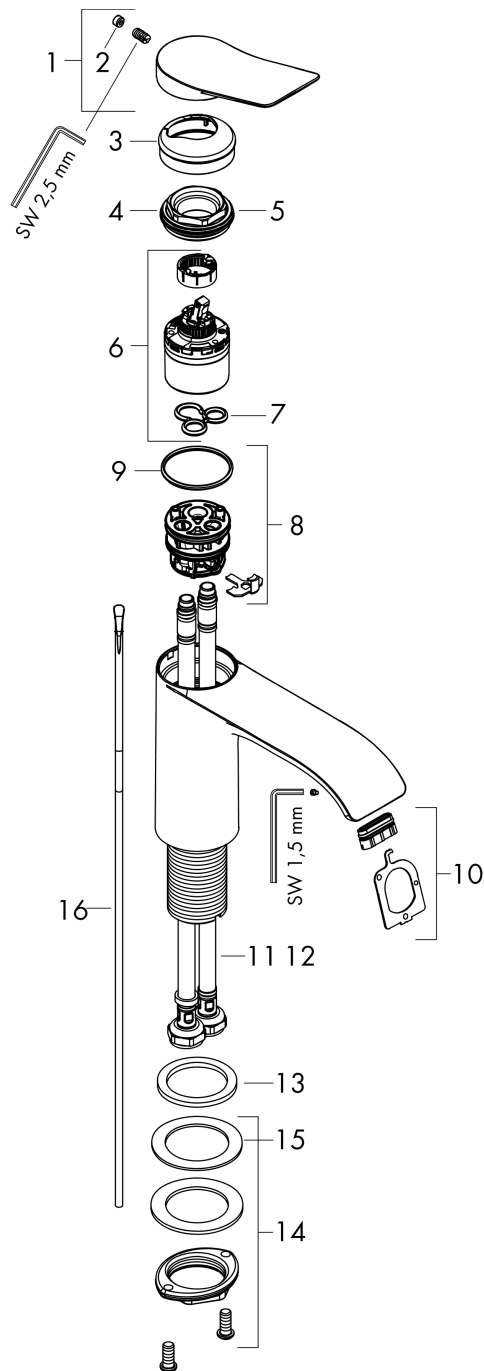

Vivenis

Single lever basin mixer 110 CoolStart with pop-up waste set

Surfaces: **Matt White** Article Number: **75023700**

Description

product features

- consists of: single lever basin mixer, waste set
- ComfortZone 110
- projection: 146 mm
- spray type: WaterfallStream
- maximum flow rate at 3 bar: 5 l/min
- ceramic cartridge
- temperature limitation adjustable
- suitable for continuous flow water heaters
- pop-up waste set G 1¼
- material waste set: metal
- connection type: G ¾ connections
- connection dimension: DN15
- cold water in middle position

Technology

Design awards

reddot winner 2021

Product image

Scale drawing

Vivenis

Single lever basin mixer 110 CoolStart with pop-up waste set

Surfaces: **Matt White** Article Number: **75023700**

Flowchart

Vivenis
Single lever basin mixer 110 CoolStart with pop-up waste set
 Surfaces: **Matt White** Article Number: **75023700**

Exploded Drawing

Year of production: >10/21

Vivenis

Single lever basin mixer 110 CoolStart with pop-up waste set

Surfaces: **Matt White** Article Number: **75023700**

Spare part list

Year of production: >10/21

Pos.	Description	Article Number	Price	PU
1	handle	94603700	-	1
2	screw cover	93735700	-	1
3	escutcheon	94027700	-	1
4	nut	93995000	-	1
5	O-ring 35x1,5	92114000	-	1
6	cartridge, assy	93897000	-	1
7	seal	95008000	-	1
8	adapter for cartridge	98324000	-	1
9	O-ring 35x2	92604000	-	1
10	spray former	94275000	-	1
11	connection hose 450 mm M8x0,75 G3/8	97206000	-	1
12	O-ring 6,6x1,6	93019000	-	1
13	flat seal	98749000	-	1
14	fixing set (Ø 32)	13961000	-	1
15	lever collar	97548000	-	1
16	pull rod	96657700	-	1
a	pop up waste	94139700	-	1
b	fixation extension 35 mm	13898000	-	1