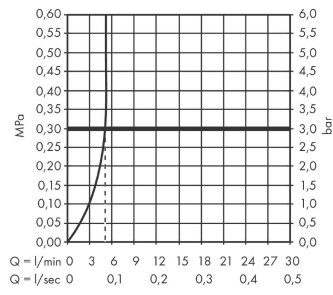

Vivenis

Single lever basin mixer 250 for washbowls with pop-up waste set

Surfaces: **Chrome** Article Number: **75040000**

Flowchart

Vivenis

Single lever basin mixer 250 for washbowls with pop-up waste set

Surfaces: **Chrome** Article Number: **75040000**

Exploded Drawing

Year of production: >06/21

Vivenis

Single lever basin mixer 250 for washbowls with pop-up waste set

Surfaces: **Chrome** Article Number: **75040000**