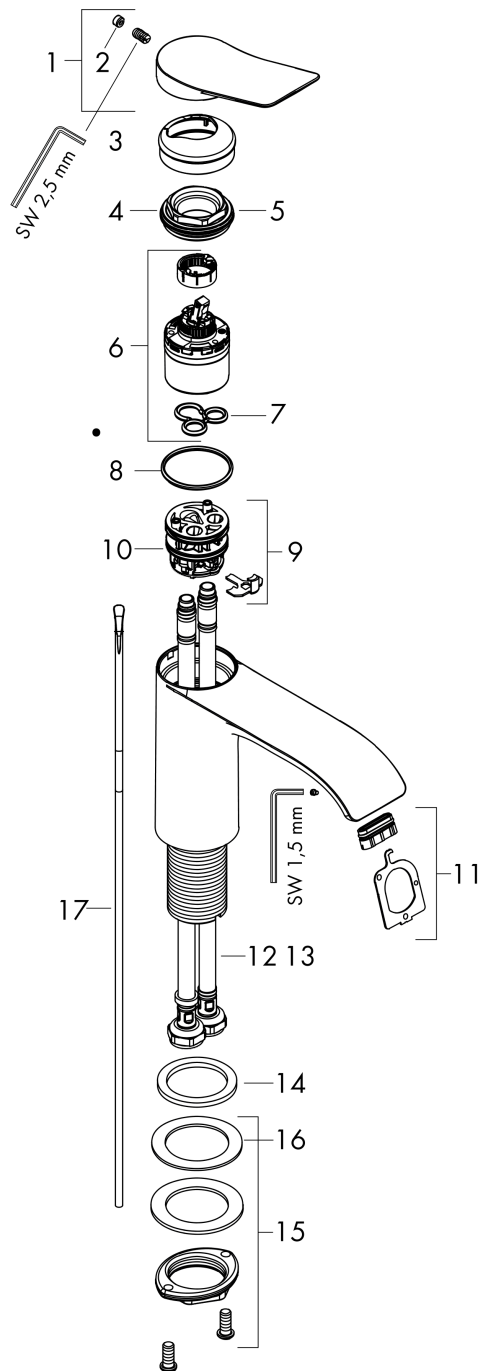

Vivenis

Single lever basin mixer 250 for washbowls with pop-up waste set

Surfaces: **Chrome** Article Number: **75040000**

Flowchart

Vivenis

Single lever basin mixer 250 for washbowls with pop-up waste set

Surfaces: **Chrome** Article Number: **75040000**

Exploded Drawing

Year of production: >06/21

Vivenis

Single lever basin mixer 250 for washbowls with pop-up waste set

Surfaces: **Chrome** Article Number: **75040000**

Spare part list

Year of production: >06/21

Pos.	Description	Article Number	Price	PU
1	handle	94277000	€ 57,12	1
2	screw cover	93735460	€ 8,45	1
3	escutcheon	94027000	€ 22,37	1
4	nut	93995000	€ 22,37	1
5	O-ring 35x1,5	92114000	€ 5,24	1
6	cartridge, assy	93897000	€ 70,57	1
7	seal	95008000	€ 8,45	1
8	O-ring 35x2	92604000	€ 5,24	1
9	adapter for cartridge	98750000	€ 11,31	1
10	O-Ring 30x2	98186000	€ 3,21	1
11	spray former	94275000	€ 35,94	1
12	connection hose 600 mm M8x0,75 G3/8	96556000	€ 22,37	1
13	O-ring 6,6x1,6	93019000	€ 3,21	1
14	flat seal	98749000	€ 5,24	1
15	fixing set (Ø 32)	13961000	€ 22,37	1
16	lever collar	97548000	€ 3,21	1
17	pull rod	96657000	€ 11,31	1
a	pop up waste	94139000	-	1
b	fixation extension 35 mm	13898000	€ 70,57	1