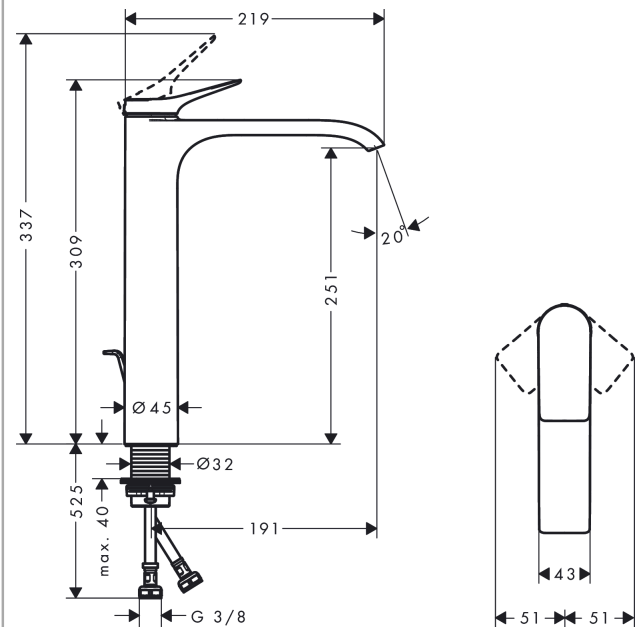

##### product features

- consists of: single lever basin mixer, waste set
- ComfortZone 250
- projection: 191 mm
- spout height: 251 mm
- handle variant: lever handle
- spray type: WaterfallStream
- maximum flow rate at 3 bar: 5 l/min
- ceramic cartridge
- temperature limitation adjustable
- suitable for continuous flow water heaters
- pop-up waste set G 1¼
- material waste set: metal
- connection type: G ¾ connections
- connection dimension: DN15
- EU taxonomy: max. 6 l/min - Substantial Contribution (SC) possible

#### Product image

#### Scale drawing

**Vivenis**

**Single lever basin mixer 250 for wash bowls with pop-up waste set**

Finish: **Matt Black** Article Number: **75040670**

**Flowchart**

**Vivenis**

**Single lever basin mixer 250 for wash bowls with pop-up waste set**