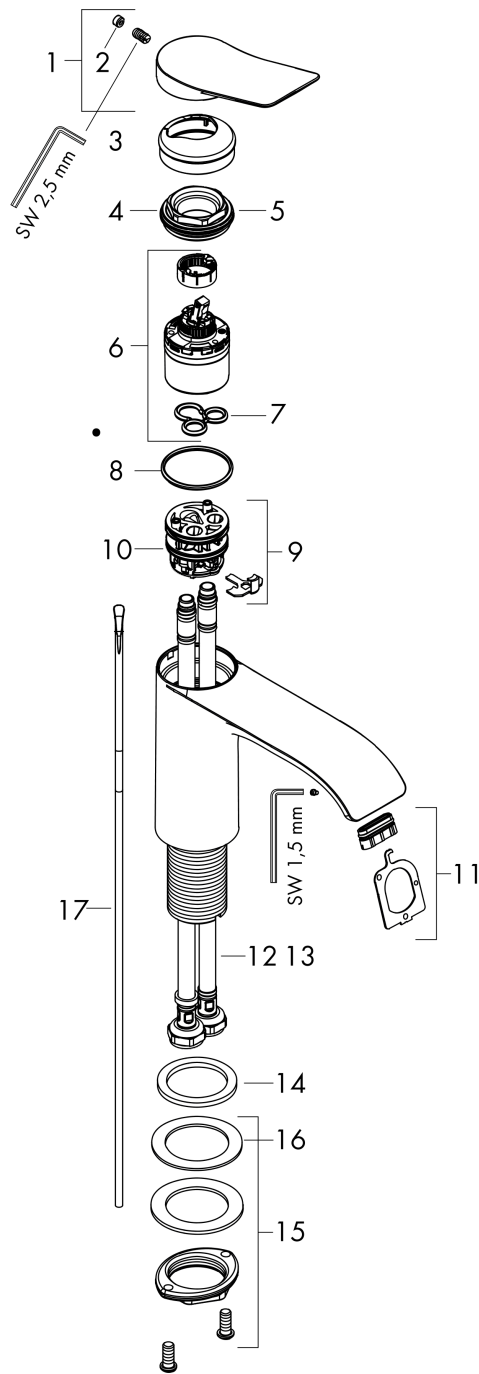

##### product features

- consists of: single lever basin mixer, waste set
- ComfortZone 250
- projection: 191 mm
- spout height: 251 mm
- handle variant: lever handle
- spray type: WaterfallStream
- maximum flow rate at 3 bar: 5 l/min
- ceramic cartridge
- temperature limitation adjustable
- suitable for continuous flow water heaters
- pop-up waste set G 1¼
- material waste set: metal
- connection type: G ¾ connections
- connection dimension: DN15
- EU taxonomy: max. 6 l/min - Substantial Contribution (SC) possible

#### Scale drawing

**Vivenis**

**Single lever basin mixer 250 for wash bowls with pop-up waste set**

Finish: **Matt Black** Article Number: **75040670**

**Flowchart**

**Vivenis**

**Single lever basin mixer 250 for wash bowls with pop-up waste set**

Finish: **Matt Black** Article Number: **75040670**

**Exploded Drawing**

Year of production: >06/21

### Spare part list

Year of production: >06/21

Pos.	Description	Article Number	PC	PU
1	handle	94277670	61	1
2	screw cover	93735610	3	1
3	escutcheon	94027670	57	1
4	nut	93995000	7	1
5	O-ring 35x1,5	92114000	2	1
6	cartridge, assy	93897000	12	1
7	seal	95008000	3	1
8	O-ring 35x2	92604000	2	1
9	adapter for cartridge	98750000	4	1
10	O-Ring 30x2	98186000	1	1
11	spray former	94275000	9	1
12	connection hose 600 mm M8x0,75 G3/8	96556000	7	1
13	O-ring 6,6x1,6	93019000	1	1
14	flat seal	98749000	2	1
15	fixing set (Ø 32)	13961000	7	1
16	lever collar	97548000	1	1
17	pull rod	96657000	4	1
a	pop up waste	94139670	64	1
b	fixation extension 35 mm	13898000	12	1