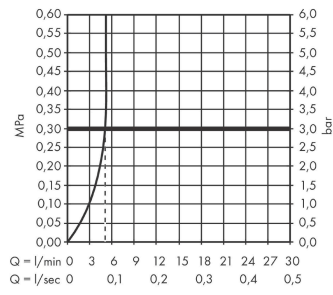

Vivenis

Single lever basin mixer 250 for wash bowls with pop-up waste set

Finish: **Matt White** Article Number: **75040700**

Flowchart

Vivenis

Single lever basin mixer 250 for wash bowls with pop-up waste set

Finish: **Matt White** Article Number: **75040700**

Exploded Drawing

Year of production: >06/21

Vivenis

Single lever basin mixer 250 for wash bowls with pop-up waste set

Finish: **Matt White** Article Number: **75040700**