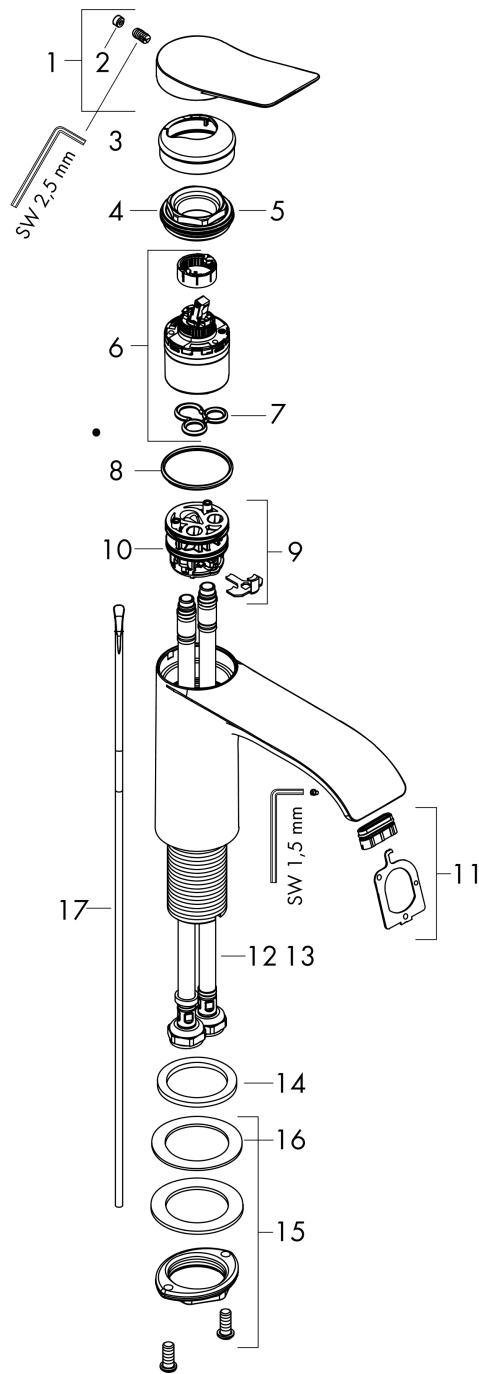

Vivenis

Single lever basin mixer 250 for wash bowls with pop-up waste set

Finish: **Matt White** Article Number: **75040700**

Flowchart

Vivenis

Single lever basin mixer 250 for wash bowls with pop-up waste set

Finish: **Matt White** Article Number: **75040700**

Exploded Drawing

Year of production: >06/21

Vivenis

Single lever basin mixer 250 for wash bowls with pop-up waste set

Finish: **Matt White** Article Number: **75040700**

Spare part list

Year of production: >06/21

Pos.	Description	Article Number	PC	PU
1	handle	94277700	61	1
2	screw cover	93735700	3	1
3	escutcheon	94027700	57	1
4	nut	93995000	7	1
5	O-ring 35x1,5	92114000	2	1
6	cartridge, assy	93897000	12	1
7	seal	95008000	3	1
8	O-ring 35x2	92604000	2	1
9	adapter for cartridge	98750000	4	1
10	O-Ring 30x2	98186000	1	1
11	spray former	94275000	9	1
12	connection hose 600 mm M8x0,75 G3/8	96556000	7	1
13	O-ring 6,6x1,6	93019000	1	1
14	flat seal	98749000	2	1
15	fixing set (Ø 32)	13961000	7	1
16	lever collar	97548000	1	1
17	pull rod	96657000	4	1
a	pop up waste	94139700	64	1
b	fixation extension 35 mm	13898000	12	1