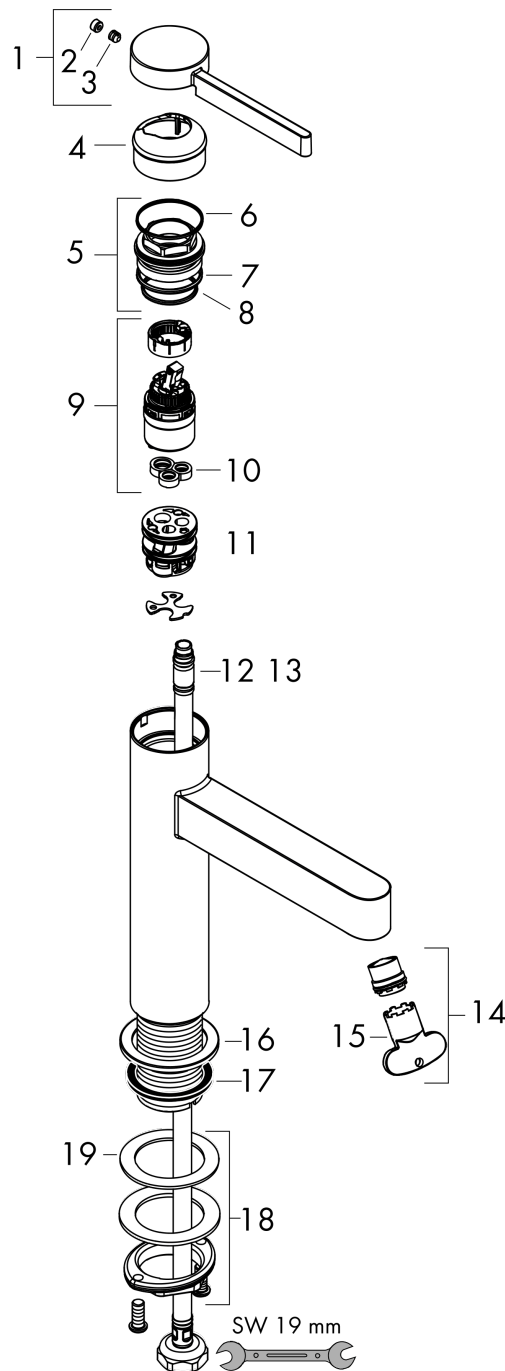

### Flowchart

**Finoris**

**Pillar tap 100 with lever handle for cold water or pre-adjusted water without waste set**

Surfaces: **Chrome** Article Number: **76013000**

**Exploded Drawing**

Year of production: >06/21