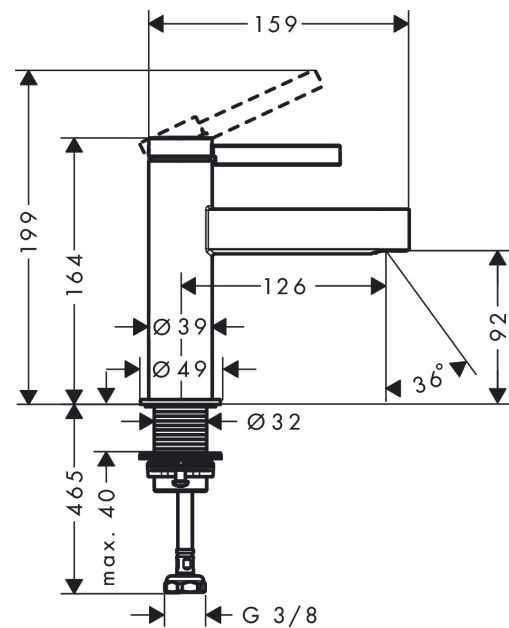

#### product features

- ComfortZone 100
- projection: 126 mm
- spout height: 92 mm
- spray type: laminar spray
- maximum flow rate at 3 bar: 5 l/min
- ceramic cartridge
- for cold water connection
- connection type: G 3/8 connection hose
- connection dimension: DN15

### Flowchart

**Finoris**

**Pillar tap 100 with lever handle for cold water or pre-adjusted water without waste set**

Surfaces: **Chrome** Article Number: **76013000**

**Exploded Drawing**

Year of production: >06/21