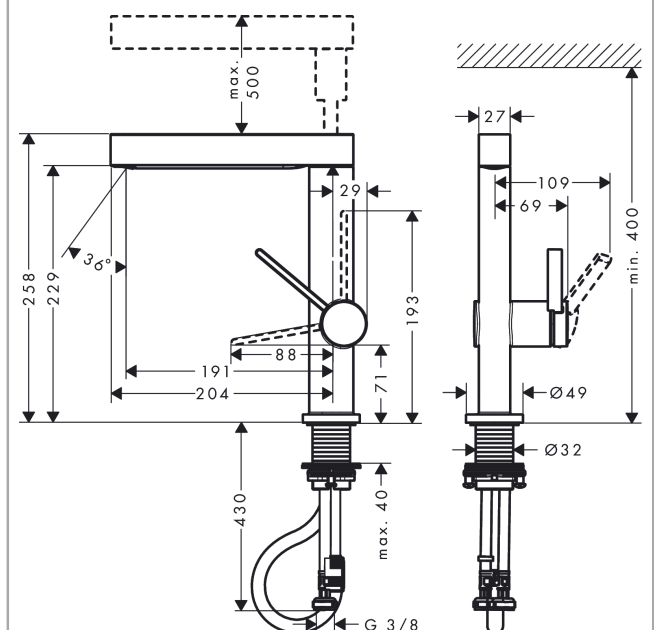

#### product features

- consists of: single lever basin mixer, waste set
- ComfortZone 230
- projection: 191 mm
- spout height: 229 mm
- handle variant: lever handle
- spray type: laminar spray, PowderRain
- spray returns through pressing spray diverter and spray returns automatically through handle closing
- extension length: 50 cm
- spray disc surface: graphite
- maximum flow rate at 3 bar: 5 l/min
- ceramic cartridge
- temperature limitation adjustable
- push-open waste set G 1¼
- material waste set: metal
- connection type: G ¾ connections
- connection dimension: DN15
- non-return valve
- EU taxonomy: max. 6 l/min - Substantial Contribution (SC) possible

### Product image

### Scale drawing

**Finoris**

**Single lever basin mixer 230 with pull-out spray, 2jet and push-open waste set**

Finish: **Matt Black** Article Number: **76063670**

**Flowchart**

**Finoris**

**Single lever basin mixer 230 with pull-out spray, 2jet and push-open waste set**