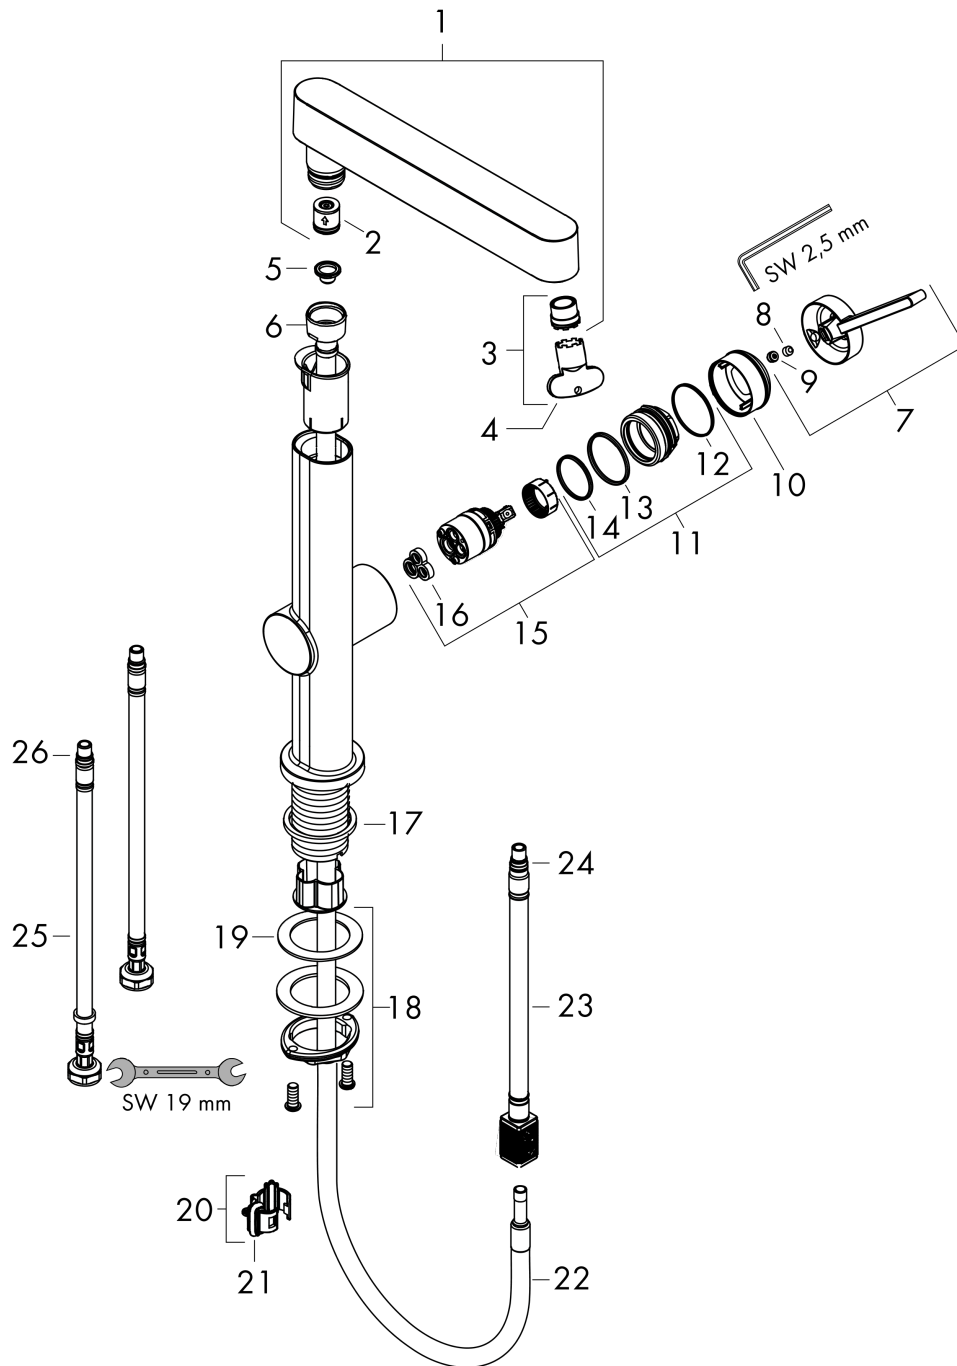

#### product features

- consists of: single lever basin mixer, waste set
- ComfortZone 230
- projection: 191 mm
- spout height: 229 mm
- handle variant: lever handle
- spray type: laminar spray, PowderRain
- spray returns through pressing spray diverter and spray returns automatically through handle closing
- extension length: 50 cm
- spray disc surface: graphite
- maximum flow rate at 3 bar: 5 l/min
- ceramic cartridge
- temperature limitation adjustable
- push-open waste set G 1¼
- material waste set: metal
- connection type: G ¾ connections
- connection dimension: DN15
- non-return valve
- EU taxonomy: max. 6 l/min - Substantial Contribution (SC) possible

### Scale drawing

**Finoris**

**Single lever basin mixer 230 with pull-out spray, 2jet and push-open waste set**

Finish: **Matt Black** Article Number: **76063670**

**Flowchart**

**Finoris**

**Single lever basin mixer 230 with pull-out spray, 2jet and push-open waste set**

Finish: **Matt Black** Article Number: **76063670**

**Exploded Drawing**

Year of production: >06/21

### Spare part list

Year of production: >06/21

Pos.	Description	Article Number	PC	PU
1	handspray	94294670	67	1
2	flow limiter / non return valve	95376000	7	1
3	aerator laminar	94295000	6	1
4	special tool	98987000	3	1
5	filter	92672000	2	1
6	nut	92755000	6	1
7	handle	94292670	60	1
8	hollow set screw M5x5	98446000	1	1
9	screw cover	93735610	3	1
10	flange	93737670	59	1
11	nut	92926000	5	1
12	O-ring 30x1,5	98433000	1	1
13	O-ring 29x2	98391000	1	1
14	O-ring 25x1,5	98146000	1	1
15	cartridge, assy	93760000	13	1
16	seal	93383000	4	1
17	flat seal	98749000	2	1
18	fixing set (Ø 32)	13961000	7	1
19	lever collar	97548000	1	1
20	cramp	94296000	6	1
21	O-ring 10x3	98206000	1	1
22	hose 1,25 m	94293000	12	1
23	hose	93744000	10	1
24	O-ring 7x1,5	98422000	1	1
25	connection hose 450 mm M8x0,75 G3/8	97206000	8	1
26	O-ring 6,6x1,6	93019000	1	1
a	push-open waste set	50100670	99	1
b	fixation extension 35 mm	13898000	12	1