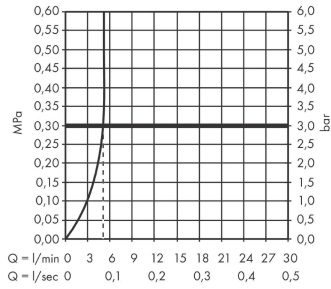

Finoris

Single lever basin mixer 230 with pull-out spray, 2jet and push-open waste set

Finish: **Matt Black** Article Number: **76063670**

Flowchart