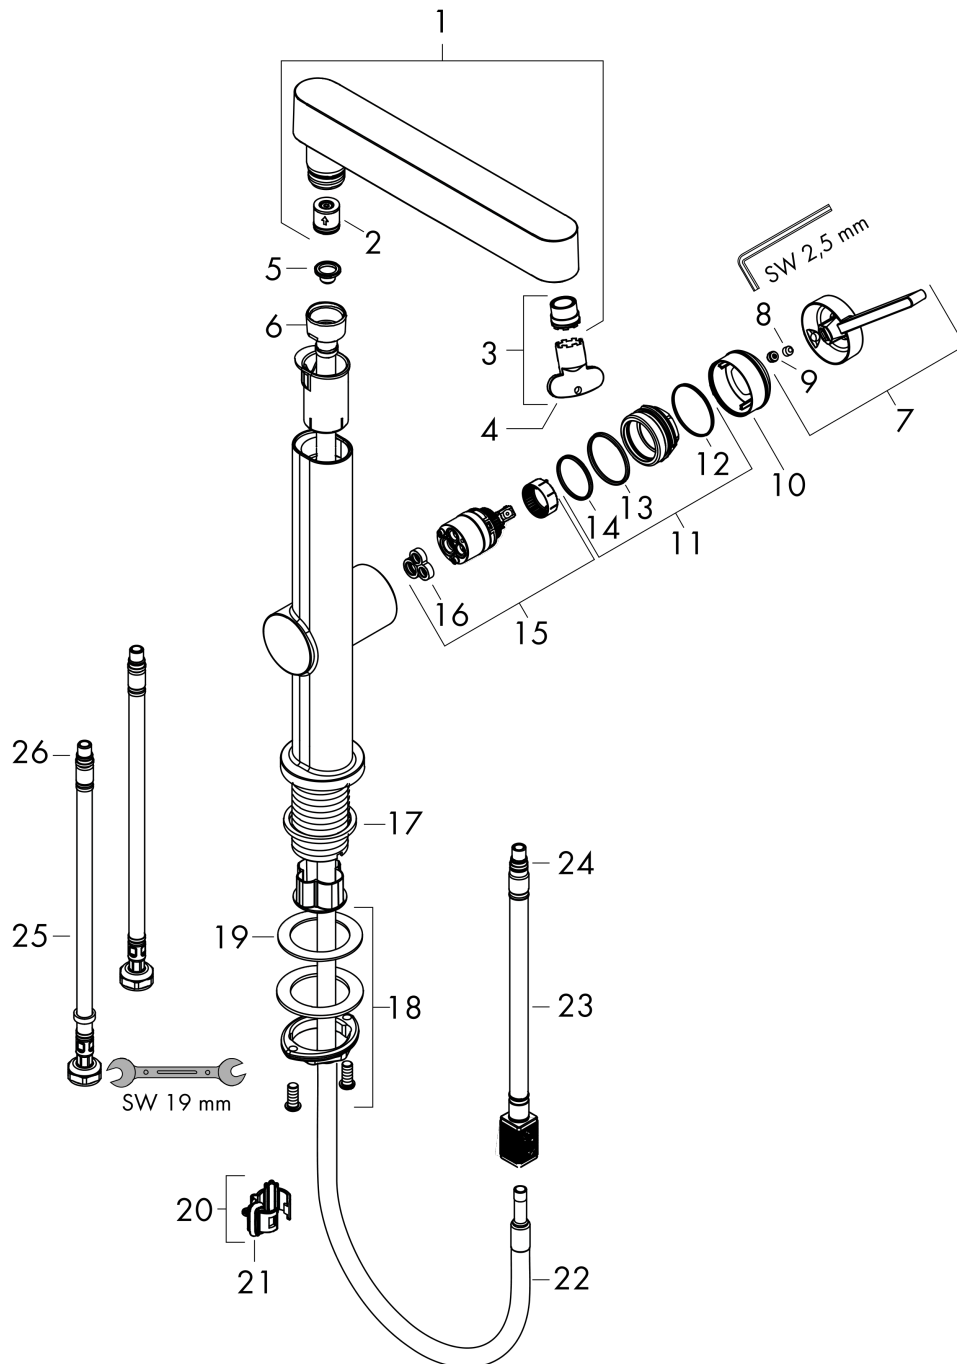

Finoris

Single lever basin mixer 230 with pull-out spray, 2jet and push-open waste set

Finish: **Matt White** Article Number: **76063700**

Exploded Drawing

Year of production: >06/21

Finoris

Single lever basin mixer 230 with pull-out spray, 2jet and push-open waste set

Finish: **Matt White** Article Number: **76063700**

Spare part list

Year of production: >06/21

Pos.	Description	Article Number	PC	PU
1	handspray	94294700	67	1
2	flow limiter / non return valve	95376000	7	1
3	aerator laminar	94295000	6	1
4	special tool	98987000	3	1
5	filter	92672000	2	1
6	nut	92755000	6	1
7	handle	94292700	60	1
8	screw cover	93735700	3	1
9	hollow set screw M5x5	98446000	1	1
10	flange	93737700	59	1
11	nut	92926000	5	1
12	O-ring 30x1,5	98433000	1	1
13	O-ring 29x2	98391000	1	1
14	O-ring 25x1,5	98146000	1	1
15	cartridge, assy	93760000	13	1
16	seal	93383000	4	1
17	flat seal	98749000	2	1
18	fixing set (Ø 32)	13961000	7	1
19	lever collar	97548000	1	1
20	cramp	94296000	6	1
21	O-ring 10x3	98206000	1	1
22	hose 1,25 m	94293000	12	1
23	hose	93744000	10	1
24	O-ring 7x1,5	98422000	1	1
25	connection hose 450 mm M8x0,75 G3/8	97206000	8	1
26	O-ring 6,6x1,6	93019000	1	1
a	push-open waste set	50100700	99	1
b	fixation extension 35 mm	13898000	12	1