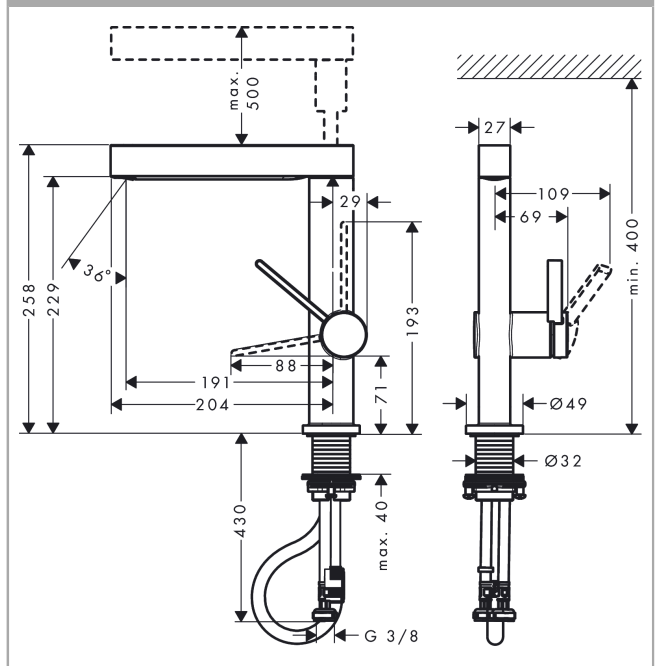

Finoris

Single lever basin mixer 230 with pull-out spray, 2jet and push-open waste set

Finish: **Matt White** Article Number: **76063700**

Description

product features

- consists of: single lever basin mixer, waste set
- ComfortZone 230
- projection: 191 mm
- spout height: 229 mm
- handle variant: lever handle
- spray type: laminar spray, PowderRain
- spray returns through pressing spray diverter and spray returns automatically through handle closing
- extension length: 50 cm
- spray disc surface: graphite
- maximum flow rate at 3 bar: 5 l/min
- ceramic cartridge
- temperature limitation adjustable
- push-open waste set G 1¼
- material waste set: metal
- connection type: G ¾ connections
- connection dimension: DN15
- non-return valve
- EU taxonomy: max. 6 l/min - Substantial Contribution (SC) possible

Technology

Design awards

reddot winner 2021

Product image

Scale drawing

Finoris

Single lever basin mixer 230 with pull-out spray, 2jet and push-open waste set

Finish: **Matt White** Article Number: **76063700**

Finish: **Matt White** Article Number: **76063700**

Spare part list

Year of production: >06/21

Pos.	Description	Article Number	PC	PU
1	handspray	94294700	67	1
2	flow limiter / non return valve	95376000	7	1
3	aerator laminar	94295000	6	1
4	special tool	98987000	3	1
5	filter	92672000	2	1
6	nut	92755000	6	1
7	handle	94292700	60	1
8	screw cover	93735700	3	1
9	hollow set screw M5x5	98446000	1	1
10	flange	93737700	59	1
11	nut	92926000	5	1
12	O-ring 30x1,5	98433000	1	1
13	O-ring 29x2	98391000	1	1
14	O-ring 25x1,5	98146000	1	1
15	cartridge, assy	93760000	13	1
16	seal	93383000	4	1
17	flat seal	98749000	2	1
18	fixing set (Ø 32)	13961000	7	1
19	lever collar	97548000	1	1
20	cramp	94296000	6	1
21	O-ring 10x3	98206000	1	1
22	hose 1,25 m	94293000	12	1
23	hose	93744000	10	1
24	O-ring 7x1,5	98422000	1	1
25	connection hose 450 mm M8x0,75 G3/8	97206000	8	1
26	O-ring 6,6x1,6	93019000	1	1
a	push-open waste set	50100700	99	1
b	fixation extension 35 mm	13898000	12	1