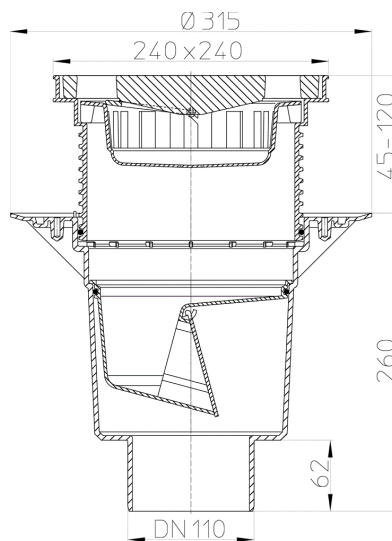

HL616/1

perfect-drain DN110 vertical with flange, 240x240mm plastic/226x226mm cast iron with frost-proof flap seal

perfect-drain DN110 vertical with flange, cut-to-size plastic grate frame 42 - 130 mm / 240 x 240 mm, cast iron grate 226 x 226 mm, strainer and frost- and drought-proof flap seal

Techn. drawing

TECHNICAL DATA

material	PP	installation height	
dimension	DN110	grate frame	42-130 mm/240 x 240 mm
capacity	5,5 l/s	grate	Gusseisen 226 x 226 mm

weight	7,4	load class	A - 1,5 t (ausßen)
EAN	9003076906161	inlet	
		standards	

MAIN DATA

spare parts

HL0606.2E
strainer

HL0606.3E
flap cartridge

HL616K/1
Perfect-drain body DN110 vertical with flange

HL621
Grating d 195mm/240x240mm/226x226mm cast iron

HL0606.1E
cast iron grate 226x226mm

perfect-drain DN110 vertical with bitumen membrane, 240x240mm plastic/226x226mm cast iron with frost-proof flap seal

**HL616W/1**

Perfect-drain DN110 vertical with flange, 240x240mm plastic/226x226mm cast iron with trap seal