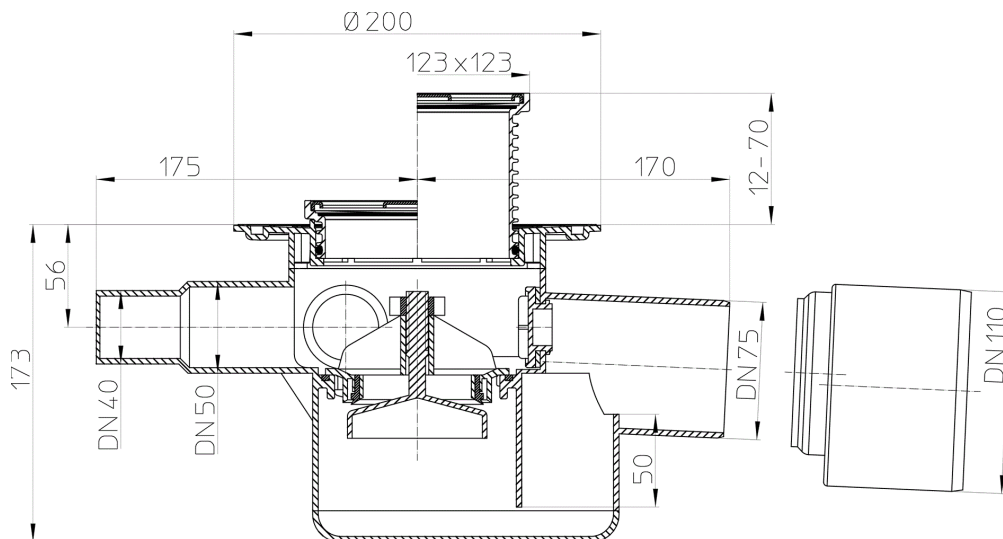

HL70

floor drain DN75/110 horizontal with non-return valve and 3 inlets DN40/50, 123x123mm/115x115mm

floor drain DN75/110 horizontal with flange, trap seal, 3-way non-return valve, cleaning eye and 3 inlets DN40/50, cut-to-size grate frame 12 - 70 mm / 123 x 123 mm and stainless steel grate 115 x 115 mm. Comes with lot cover.

Techn. drawing

TECHNICAL DATA

material	PE	installation height	187 mm
dimension	DN75/110	grate frame	12-70mm/123x123mm
capacity	1,12 l/sec	grate	Edelstahl 115x115mm
weight	1,231	load class	K - 300 kg

MAIN DATA**spare parts****HL037N.0E**

supporting frame/cover 123x123mm

**HL037N.1E**

stainless steel grate 115x115mm

**HL037N.2E**

grate frame d 110mm/90mm/123x123mm incl. O-ring

**HL01067D**

O-ring 92x4mm

**HL037N.0E**

supporting frame/cover 123x123mm

**HL70K**

floor drain body DN75/110 horizontal with non-return valve and 3 inlets DN40/50

**HL0317.4E**

reduction DN110xDN75

**HL070.3E**

tailback seal

**HL070.4E**