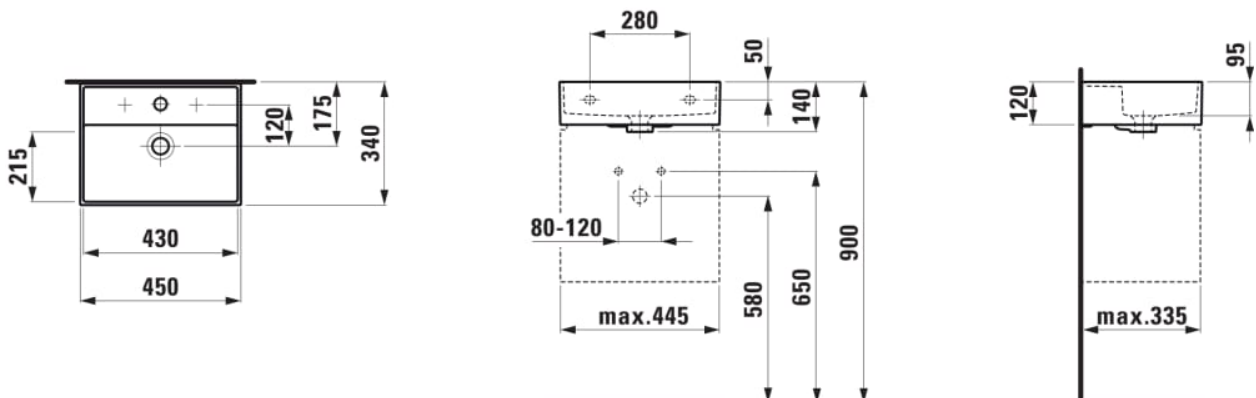

KARTELL LAUFEN

Small washbasin

DIMENSIONS

Length	450 mm
Width	340 mm
Height	120 mm

COLOUR AND FINISH

■ 020 Black glossy

OPTIONS

109 - without tap hole

Basin capacity (l) : 3.8

Bowl depth (mm) : 95

Bowl length (mm) : 430

Bowl position : Central

Bowl width (mm) : 215

Installation type : Wall-hung

Internal Shape : Rectangular

Material : Vitreous china

Net weight (kg) : 8.5

Number of fixing points : 2

Shape : Rectangular

Small(washbasin)

Taphole configuration : No tapholes

TECHNICAL DRAWINGS

Kartell LAUFEN

A place for divas. And deep dives. This is the story about a place of unknown beauty. Designed for humans, shaped by the elements. Far away from your everyday life. But every morning you will ask yourself: Have I been here before? Or is this just a dream?