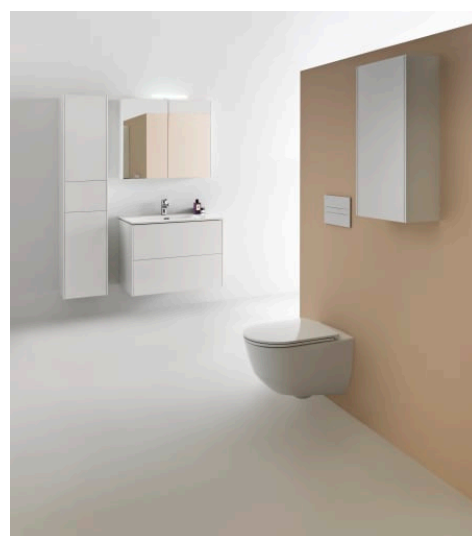

**H824955...2311**

Wall-hung WC 'liberty', washdown, rimless, barrier-free

**H821954...0001**

Wall-hung WC 'rimless', washdown, with urine diverting function

**H820662...0001**

## LAUFEN PRO

LAUFEN pro is a comprehensive bathroom range, which offers the ideal solution for every spatial situation and requirement and also reflects the building values of the current generation. Industrial design is the modern answer to the once revolutionary idea that everyone has a right to enjoy beautiful forms. Good design is now no longer a right reserved for the most affluent customers. Modern methods of industrial production and designers such as Peter Wirz of Vetica, who put optimum manufacturing feasibility at the forefront of their creative processes, make such sanitary ware ranges as LAUFEN pro possible. This does not just benefit the designer, more importantly, it also benefits the customer.