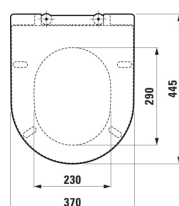

LAUFEN PRO

WC seat and cover, removable, with lowering system, chrome hinges

DIMENSIONS

Length	445 mm
Width	370 mm
Height	55 mm

COLOUR AND FINISH

■ 716 Black Matt

OPTIONS

000 - standard option

Quick release

Shape : Round

Soft close system

TECHNICAL DRAWINGS