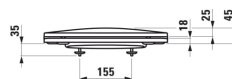

Quick release

Shape : Round

Soft close system

TECHNICAL DRAWINGS