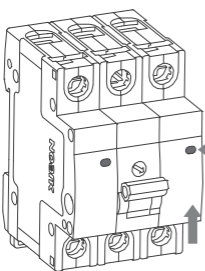

Red

Red
Červená
Czerwony
Roșu
Rot
Rouge
Красный

NOARK

Printed with environment-friendly paper

Copyright Noark. All Rights Reserved

www.noark-electric.eu