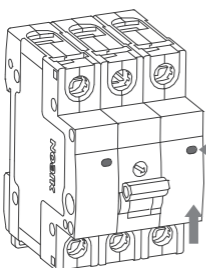

Red

Red
Červená
Czerwony
Roșu
Rot
Rouge
Красный

NOARK

Printed with environment-friendly paper

Copyright Noark. All Rights Reserved

www.noark-electric.eu