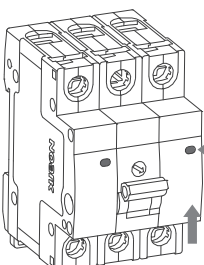

Red

Red
Červená
Czerwony
Roșu
Rot
Rouge
Красный

NOARK

Printed with environment-friendly paper

Copyright Noark. All Rights Reserved

www.noark-electric.eu