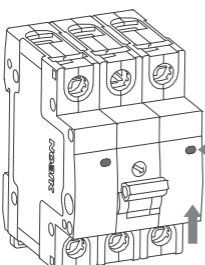

Red

Red
Červená
Czerwony
Roșu
Rot
Rouge
Красный

NOARK

Printed with environment-friendly paper

Copyright Noark. All Rights Reserved

www.noark-electric.eu