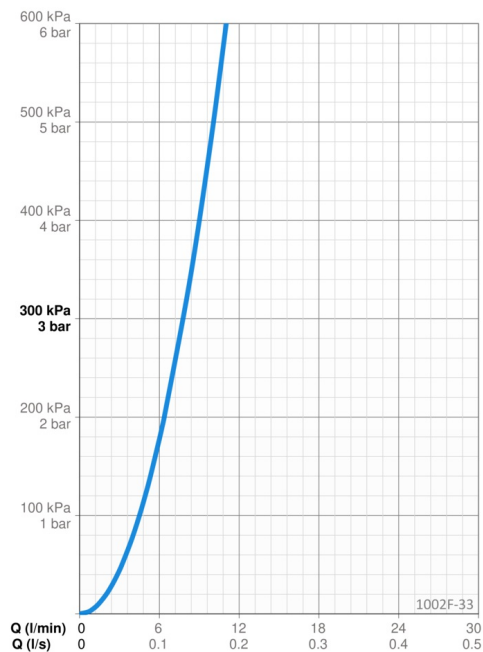

EAN: 6414150100413
static.oras.com/1002F-33

High washbasin faucet with Bidetta hand shower in matt black. Fixed spout and aerator. Shower hose 1.75 m, wall bracket. There are also in-built limitation options for water temperature and maximum flow-rate. F = with flexible pipes

- Valamu
- Kangsegisti, Bidetta
- Tööpinnale paigaldatav
- Matt must
- Jäik jooksutoru
- Õhustatud veesammas
- Üks kahv, Kuuma/külma sümbolid
- Dušihoidik, Dušivoolik (1750 mm)
- Bidetta käsidušš
- Temperatuuri ja vee vooluhulga piiramise võimalus seadeosast
- ϕ 40 mm keraamiline seadeosa
- Painduvad ühendustorud
- Ilma põhjaklapita
- 1-pihustusrežiim

Tehnilised andmed

Vooluhulk

Vooluhulk 300 kPa	0.13 l/s
Rõhukaadu vooluhulgal (0.1 l/s)	180 kPa

Tehnilised omadused

Kuum vesi	max. +70°C
Kasutussurve	50 - 1000 kPa
Ühenduse mõõt	G3/4
Tööulatus	150 mm
Tagasivoolu kaitse (EN1717)	HC
Materjal	Messing

Määrused

EN standard	EN 817
Hääleklass	I (ISO 3822)

Heakskiidud ja deklaratsioonid

EPD	S-P-06391