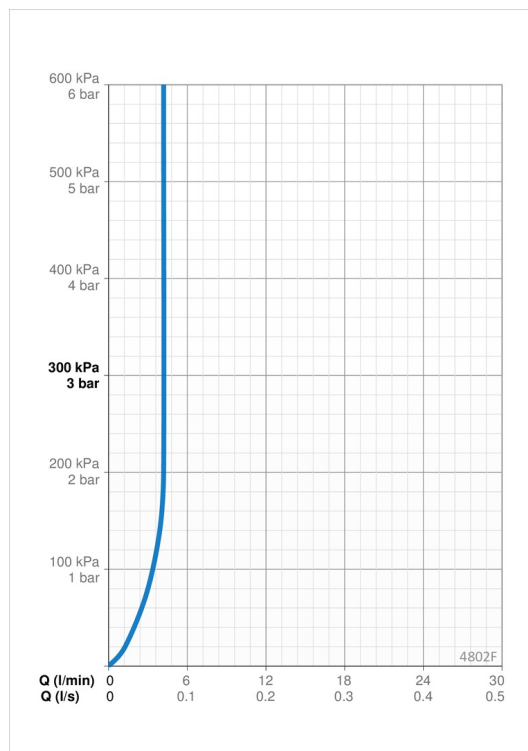

EAN: 6414150097010
static.oras.com/4802F

- Washbasin
- Single-lever, Bidetta
- Deck mounted
- Chrome
- Fixed spout
- PCA® - constant flow rate regardless of pressure variations, Adjustable flow angle
- Single operating lever/handle, Hot/Cold symbols
- Shower holder, Shower hose (1600 mm)
- Bidetta hand shower
- $\varnothing$ 40 mm ceramic cartridge for flow and temperature control
- Flexible inlet pipes
- Inner body made of DZR brass
- Without pop-up waste

Technical data

Flow properties

Flow-rate at 300 kPa (with flow controller)	0.07 l/s
Pressure loss with flow (0.1 l/s)	170 kPa

Technical properties

Hot water supply	max. +70°C
Working pressure	50 - 1000 kPa
Connection size	G3/8
Projection	200 mm
Backflow prevention (EN1717)	HC
Material	Brass

Regulations

EN standard	EN 817
Noise class	I (ISO 3822)

Approvals and Declarations

STF certificate	EUF129-21003824-TH
KIWA SE	1746