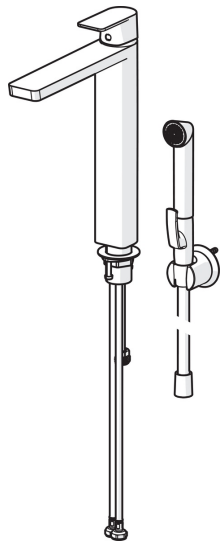

Spare parts

SP4802F

	Name	Code
01	Lever	1006282V
02	Symbol plug	1002323V
03	Covering cap	1001740V
04	Tightening nut	158726
05	Cartridge	158890
06	Fixing set	602629V
07	Nipple	159684