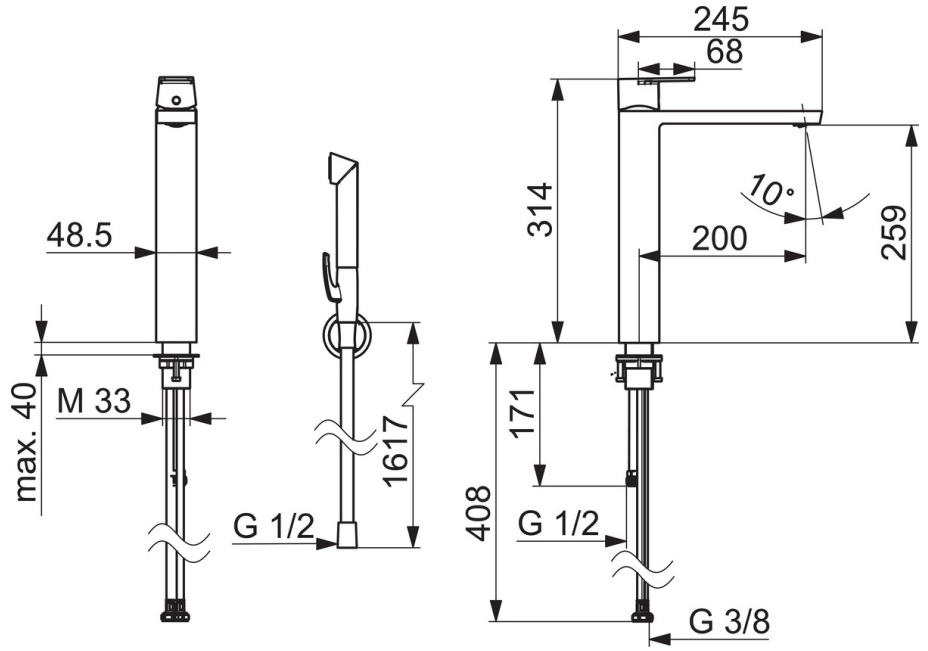

Spare parts

SP4802F

	Name	Code
01	Lever	1006282V
02	Symbol plug	1002323V
03	Covering cap	1001740V
04	Tightening nut	158726
05	Cartridge	158890
06	Fixing set	602629V
07	Nipple	159684