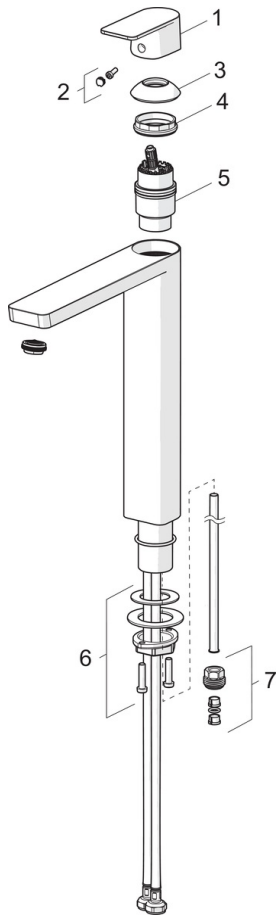

EAN: 6414150097010  
[static.oras.com/4802F](http://static.oras.com/4802F)

- Washbasin
- Single-lever, Bidetta
- Deck mounted
- Chrome
- Fixed spout
- PCA® - constant flow rate regardless of pressure variations, Adjustable flow angle
- Single operating lever/handle, Hot/Cold symbols
- Shower holder, Shower hose (1600 mm)
- Bidetta hand shower
- $\varnothing$  40 mm ceramic cartridge for flow and temperature control
- Flexible inlet pipes
- Inner body made of DZR brass
- Without pop-up waste

### Technical properties

Hot water supply	<b>max. +70°C</b>
Working pressure	<b>50 - 1000 kPa</b>
Connection size	<b>G3/8</b>
Projection	<b>200 mm</b>
Backflow prevention (EN1717)	<b>HC</b>
Material	<b>Brass</b>

### Spare parts

#### SP4802F

	Name	Code
01	Lever	1006282V
02	Symbol plug	1002323V
03	Covering cap	1001740V
04	Tightening nut	158726
05	Cartridge	158890
06	Fixing set	602629V
07	Nipple	159684